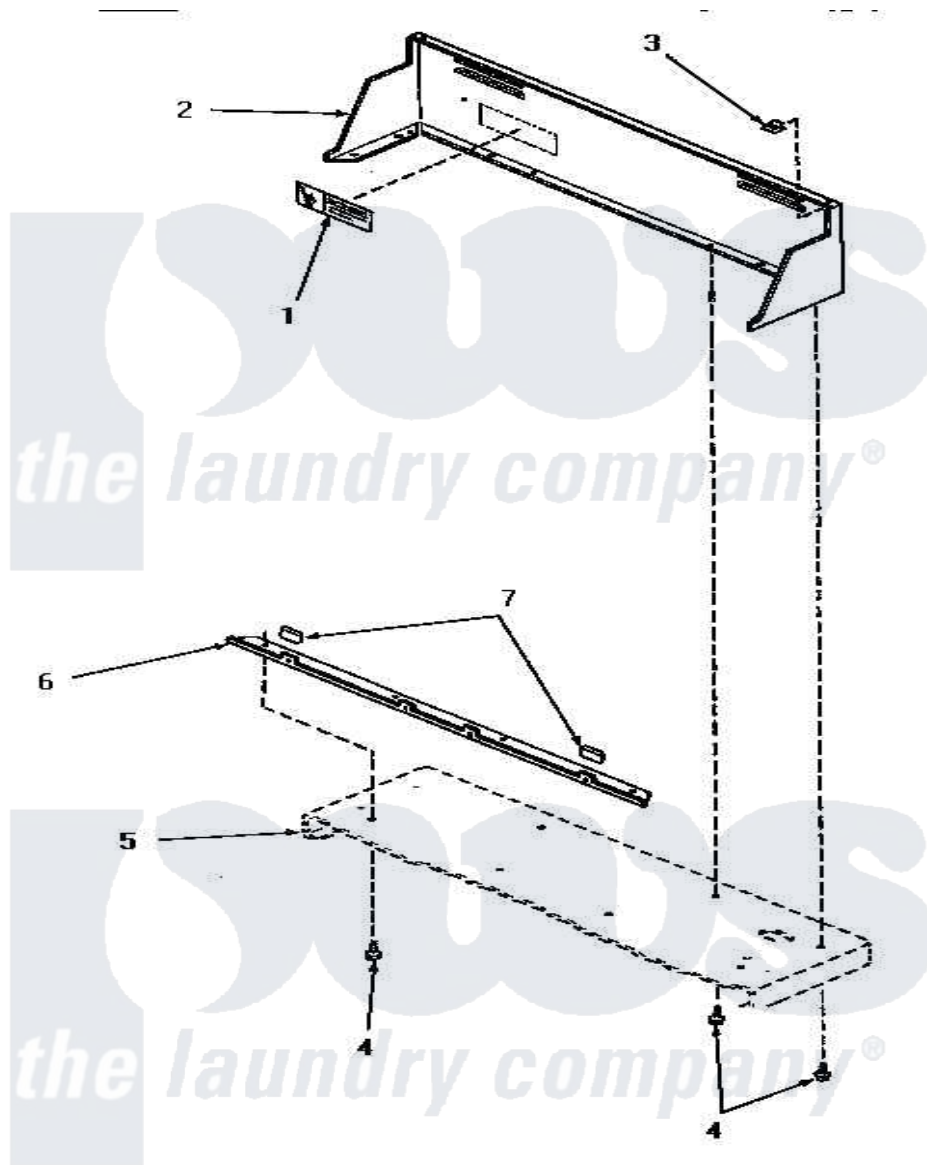

Amana HE4350 03 - CONTROL HOOD

CONTROL HOOD

Amana [Residential Amana HE4350 Washer Parts](#) Parts Diagram 03 - CONTROL HOOD

[Click on the part number to view part](#)

Item	Original Part Number	Replaced By	Status	Part Description
1	24903		Not Available	STICKER,DISCONNECT POW
2	56014W		Not Available	CONTROL HOOD, WHITE
"	56014L		Not Available	CONTROL HOOD, ALMOND
"	56014K		Not Available	CONTROL HOOD, COFFEE
"	56014H		Not Available	CONTROL HOOD, HARVEST GOLD
"	56014A		Not Available	CONTROL HOOD, AVOCADO
3	24522			Nut, Speed-8ab-18 C1995
4	55985	W10116760		Screw
5	Y00000000		Not Available	SEE NOTE CABINET TOP
6	56070		Not Available	ANGLE,MOUNTING-CONTROL
7	24859		Not Available	SLEEVE,SUPPORT ANGLE