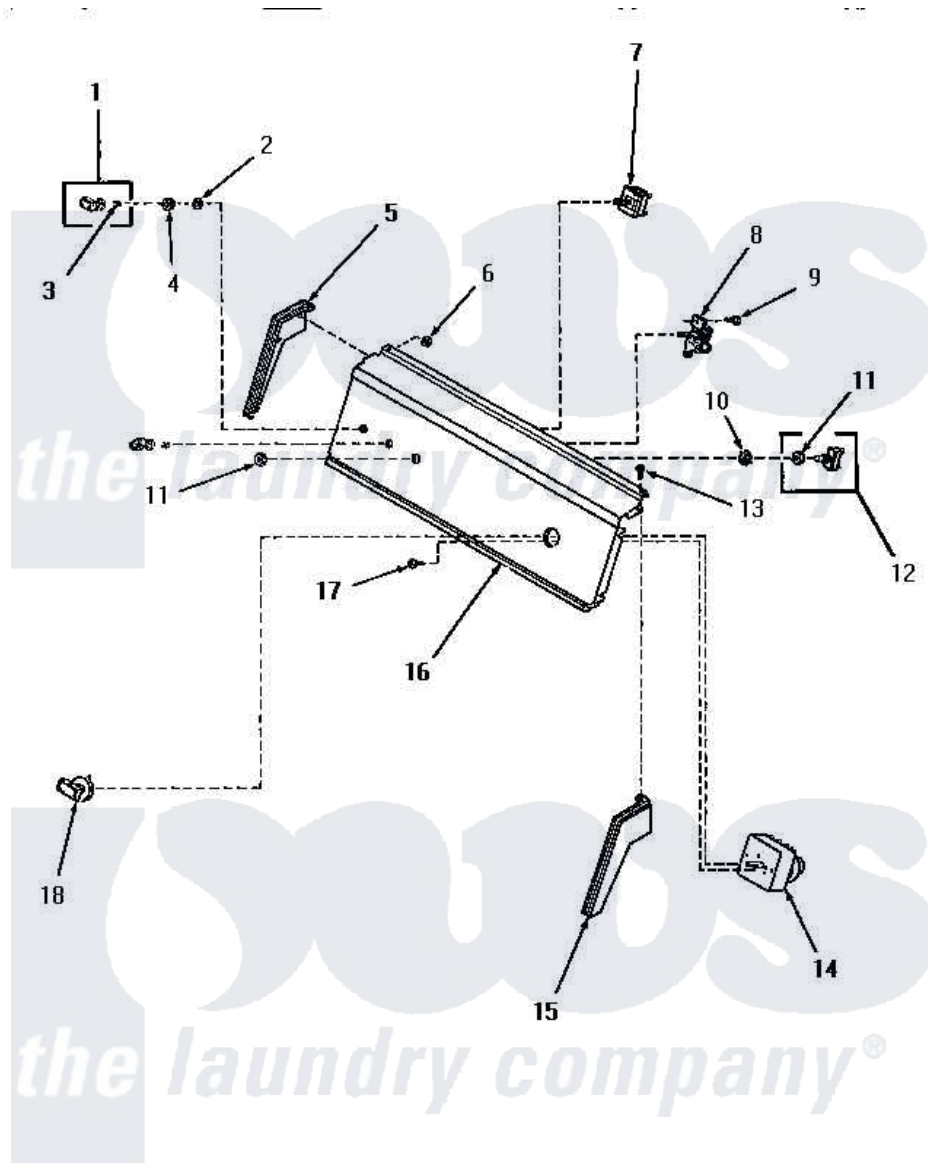

Amana HE4350 04 - CONTROL PANEL & CONTROLS

CONTROL PANEL AND CONTROLS

Amana [Residential Amana HE4350 Washer Parts](#) Parts Diagram 04 - CONTROL PANEL & CONTROLS
 Click on the part number to view part

| Item | Original Part Number | Replaced By | Status | Part Description |
|------|-----------------------|----------------------------|---------------|-------------------------|
| 1 | 27379 | | Not Available | ASSY,KNOB-SWITCH |
| 2 | 91176 | | | Lockwasher, 3/8 Intshkp |
| 3 | 10519 | | Not Available | RETAINER |
| 4 | 24205 | | | Nut, Knurled 3/8-24 |
| 5 | 25124 | | Not Available | CONTROL HOOD END, LEFT |
| 6 | 25126 | 5303284616 | | Clip |
| 7 | 52624 | 58813P | | Switch W/Instructions |
| " | 52623 | 58032 | | Switch |
| 8 | 53516 | | Not Available | BUZZER |
| 9 | 55985 | W10116760 | | Screw |
| 10 | 25820 | | Not Available | LOCKWASHER, 1/2 INT SHK |
| 11 | 52947 | | | Nut, Hex 15/32-32 |
| 12 | 55882 | 55882P | | Assembly- Switch |
| 13 | 25232 | | Not Available | SCREW,8AB-18X7/8 OVAL |
| 14 | 56260 | | Not Available | TIMER |
| 15 | 25123 | | Not Available | CONTROL HOOD END, RIGHT |

| | | | |
|----|-----------------------|---------------|-------------------------|
| 16 | 0056512 | Not Available | CAP, WATER TUBE |
| 17 | 70212 | | Screw, 8-32 X 5/32 RD H |
| 18 | 56508 | Not Available | ASSY,KNOB-TIMER |