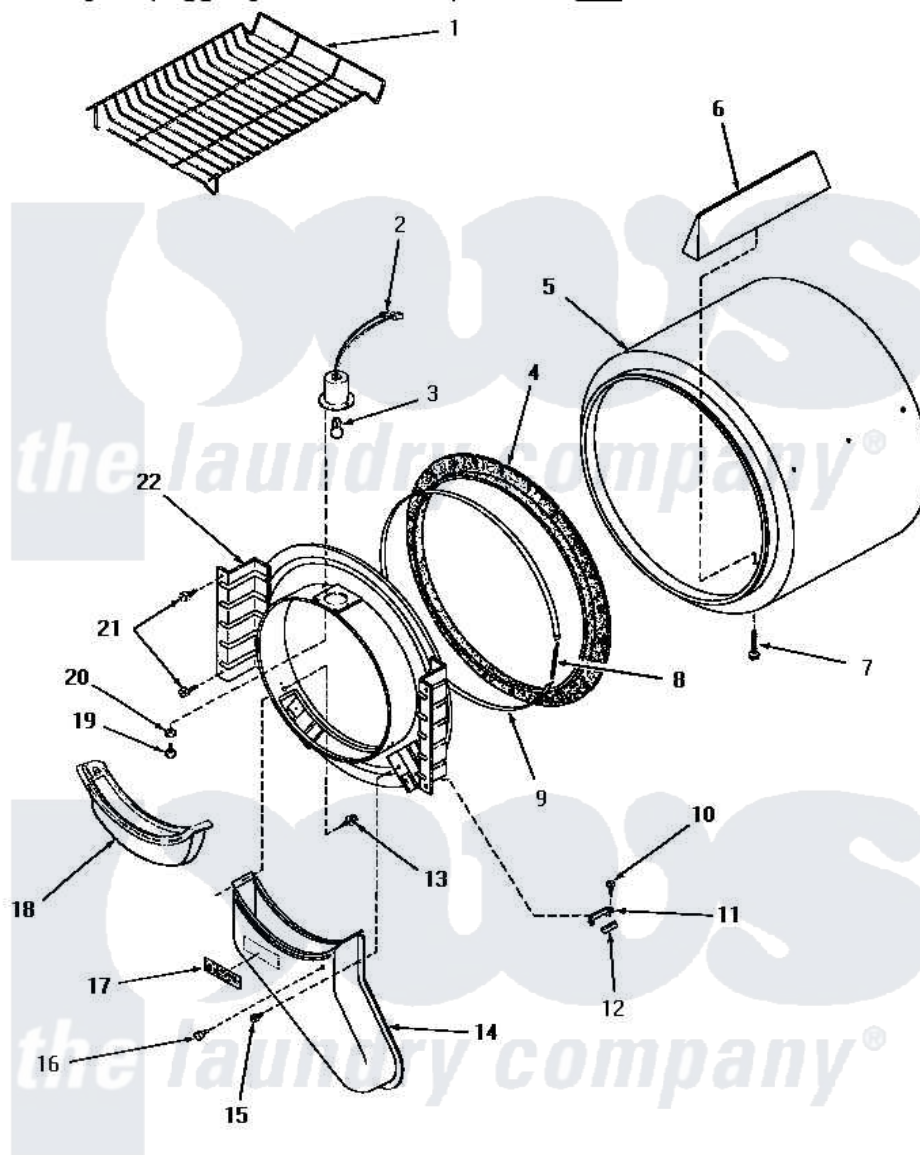

Amana HE4350 06 - FR BLKHD, AIR DUCT, FELT SEAL & CYLINDER

FRONT BULKHEAD, AIR DUCT, FELT SEAL AND CYLINDER

Amana [Residential Amana HE4350 Washer Parts](#) Parts Diagram 06 - FR BLKHD, AIR DUCT, FELT SEAL & CYLINDER
 Click on the part number to view part

Item	Original Part Number	Replaced By	Status	Part Description
1	58846		Not Available	RACK, DRYING
3	Y54608	31001575		Bulb, Cylinder Light
4	56088			Assembly, Seal
5	56175		Not Available	ASSY, CYLINDER PACK
6	56013		Not Available	BAFFLE, CYLINDER-SHORT-
7	56131		Not Available	SCREW, 10BT X 1 TAPPING
8	52310			Spring
9	Y56090		Not Available	SEAL STRAP
10	23222	3177991		Screw
11	56053	61448		Glide, Cylinder-Rulon F
"	57005	61448		Glide, Cylinder-Rulon F
12	56058	510189		Pad Felt
13	23628	489464		Screw
14	56027		Not Available	AIR DUCT
15	25724		Not Available	HEX HEAD SCREW
16	56938		Not Available	BUMPER

17	24903	Not Available	STICKER,DISCONNECT POW
18	57024	61376P	Filter, Lint-White W/Inst.
19	22145	Not Available	SCREW,6Z-20X 3/8 SS RD
20	51345	Not Available	LOCKWASHER
21	25723	27001200	Screw
22	Y0056154	Not Available	RELAY