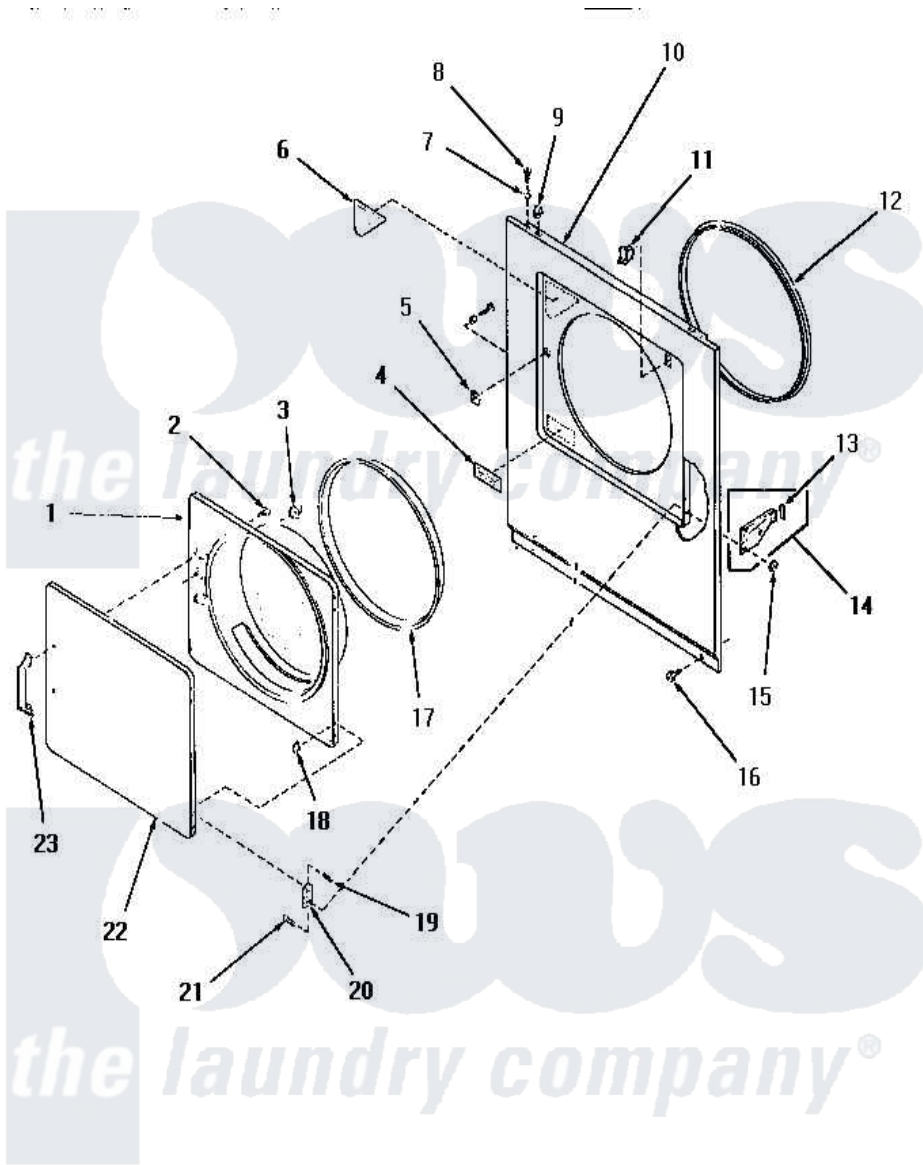

# Amana HE4350 08 - LOADING DOOR, FRONT PANEL & SEALS

## LOADING DOOR, FRONT PANEL AND SEALS

Amana [Residential Amana HE4350 Washer Parts](#) Parts Diagram 08 - LOADING DOOR, FRONT PANEL & SEALS  
 Click on the part number to view part

Item	Original Part Number	Replaced By	Status	Part Description
1	56018	<a href="#">62152P</a>		Liner
2	52150	<a href="#">489464</a>		Screw
3	54661	<a href="#">LA-1003</a>		Door Catch Kit
4	57286		Not Available	LABEL, DRYER DOOR
5	54660	<a href="#">LA-1003</a>		Door Catch Kit
6	55398		Not Available	LABEL, DRYER DOOR xREPLACE
7	56079	<a href="#">505187</a>		Locator, Panel
8	56086	<a href="#">Y014874</a>		Screw, Idler Arm And Sleeve
9	56080	<a href="#">22001650</a>		Fastener, Spring
10	56051W		Not Available	FRONT PANEL, WHITE
"	56051A		Not Available	FRONT PANEL, AVOCADO
"	56051L		Not Available	FRONT PANEL, ALMOND
"	56051K		Not Available	FRONT PANEL, COFFEE
"	56051H		Not Available	FRONT PANEL, HARVEST GOLD
11	56052	<a href="#">W10169313</a>		Switch-Dor

12	56091	<a href="#">Y61380</a>		Seal, Front Panel
13	<a href="#">Y56128</a>			Pad, Bumper
14	0056129		Not Available	MANIFOLD PNL
15	51236	<a href="#">488130</a>		Nut
16	58637	<a href="#">27001200</a>		Screw
17	56163	<a href="#">61379P</a>		Door Seal
18	<a href="#">23407</a>			Nut, Speed-8A Tinn C15
19	52864	<a href="#">500226</a>		Screw, 8b-16 x 5/8 Tap
20	<a href="#">56045</a>			Hinge
21	<a href="#">22649</a>			Screw, 8-32 X 13/32 FI
22	56021L		Not Available	OUTER DOOR PANEL, ALMOND
"	56021W		Not Available	OUTER DOOR PANEL, WHITE
"	56021A		Not Available	OUTER DOOR PANEL, AVOCADO
"	56021H		Not Available	OUTER DOOR PANEL, HARVEST GOLD
"	56021K		Not Available	OUTER DOOR PANEL, COFFEE
23	54068	<a href="#">61925</a>		Pull Door Commercial Black