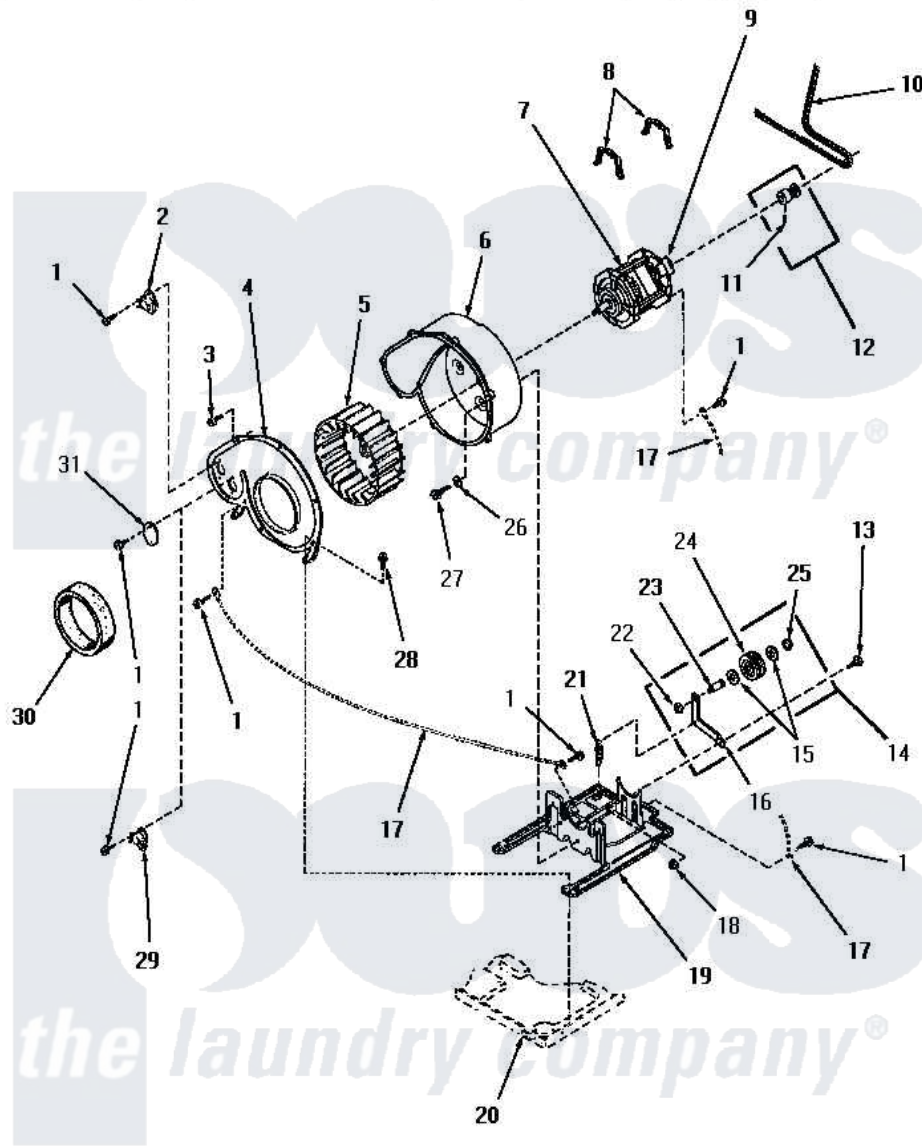

Amana HE4350 09 - MOTOR, EXHAUST FAN & BELT

MOTOR, EXHAUST FAN AND BELT

Amana [Residential Amana HE4350 Washer Parts](#) Parts Diagram 09 - MOTOR, EXHAUST FAN & BELT
 Click on the part number to view part

Item	Original Part Number	Replaced By	Status	Part Description
1	23222	3177991		Screw
2	56410			Thermostat
3	23962	W10116760		Screw
4	56059		Not Available	EXHAUST FAN IMPELLER
5	56000	510139P		Assembly Blower Fan Package
6	56020			Housing, Blower
7	56075	915P3		Motor-Drive
"	Y58044	915P3		Motor-Drive
8	Y58047	660658		Clamp, Motor Mounting 343481 685441
9	53249		Not Available	SWITCH
"	53226		Not Available	SWITCH,MOTOR
10	56095	56095P		Belt Cylinder Package
11	52906		Not Available	SETSCREW
12	56133	56062P		Kit-Motor
13	52567			Bolt, Shoulder

"	56587		Not Available	SCREW, 1/4-20 HEX HD SH
14	Y56170	56170P		Assembly- Idle
15	52549			Washer, 501 ID X3/4 Odx
16	56057		Not Available	LEVER, IDLER
17	Y00000000		Not Available	SEE NOTE GROUND WIRE, GREEN
18	52566	27001225		Nut, Jam Mid Lock 1/4-20
19	Y58045	503613		Mount, Motor
20	Y00000000		Not Available	SEE NOTE BASE
21	56076			Spring, Idler
22	56156	358160		Nut
23	56461			Shaft
24	Y54414			Assembly, Wheel And Bearing
25	23748			Ring, Retaining
26	20492	M0270504		Washer
27	56264	27001200		Screw
28	25723	27001200		Screw
29	56471		Not Available	THERMOSTAT
"	56081	56081LAL		Ridig Door Stop
30	56065		Not Available	SEAL