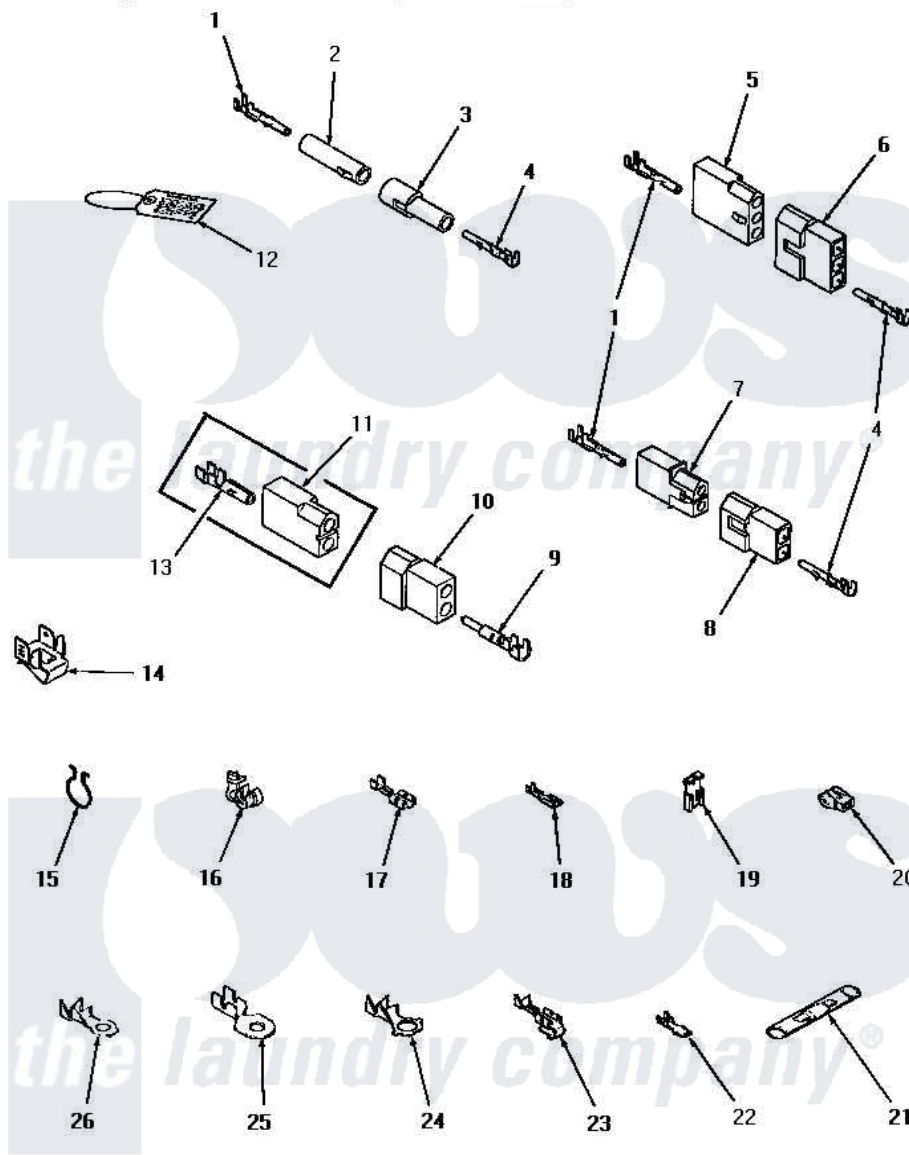

# Amana HE4350 10 - POWER CORD & TERMINALS

## POWER CORD AND TERMINALS

Amana [Residential Amana HE4350 Washer Parts](#) Parts Diagram 10 - POWER CORD & TERMINALS  
 Click on the part number to view part

Item	Original Part Number	Replaced By	Status	Part Description
1	Y00117	<a href="#">5011-XX</a>		093 Female Socket
2	<a href="#">26301</a>			Receptacle, Molex
3	26302		Not Available	PLUG, 1 CIRCUIT
4	<a href="#">Y00116</a>			Terminal, Pin-Male
5	23039	<a href="#">697780</a>		Receptacle,
6	<a href="#">23040</a>			Plug-3 Circuit
7	<a href="#">56451</a>			Receptacle, 2 Circuit
8	<a href="#">56448</a>			Terminal Block Plug
9	<a href="#">Y00127</a>			Terminal, Pin-1/8 Male
10	<a href="#">56266</a>			Plug
11	<a href="#">56265</a>			Receptacle, 2 Circuit
12	25235	<a href="#">48301</a>		Hose
13	<a href="#">00130</a>			Terminal, Pin-1/8 Femal
14	Y00161	<a href="#">B5733302</a>		Clip, Ground
15	<a href="#">51291</a>			Clip, Wire
16	21903	<a href="#">211881</a>		Grommet, Cord Part Not Used-Gas Models Only

17	Y00119	Not Available	SPADE TERMINAL(18 GAUGE) (1/4 INCH-(1) 18 GAUGE WIRE)
18	<a href="#">00112</a>		Terminal, Spade-3/16 Fe
19	<a href="#">Y00120</a>		Terminal, Flag-1/4 Fema
20	70210	Not Available	INSULATOR,BLUE
21	21091	Not Available	CONNECTOR TWO 1/4 INCH MALE
22	Y00139	<a href="#">Y00138</a>	Male Tab Terminal 18 Gauge Wire)
23	<a href="#">Y00114</a>		Spade Terminal
24	Y00113	Not Available	TERMINAL,RING-1/4 STUD
25	<a href="#">Y00111</a>		Ring Terminal No.10 No.10 18 Gauge Wires Or
26	<a href="#">00110</a>		No.10 18 Gauge Wire