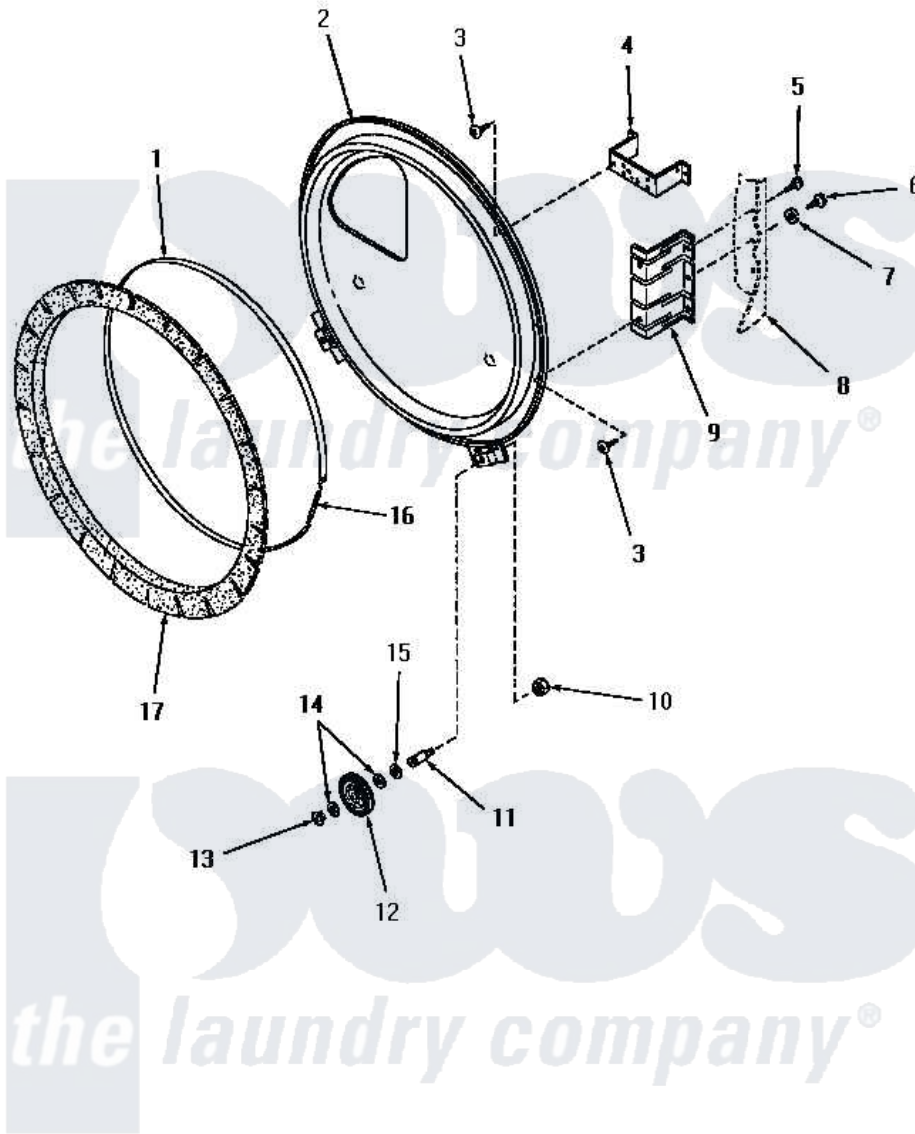

Amana HE4350 11 - REAR BLKHD, FELT SEAL & CYLINDER ROLLER

REAR BULKHEAD, FELT SEAL AND CYLINDER ROLLER

Amana [Residential Amana HE4350 Washer Parts](#) Parts Diagram 11 - REAR BLKHD, FELT SEAL & CYLINDER ROLLER

[Click on the part number to view part](#)

Item	Original Part Number	Replaced By	Status	Part Description
1	Y56090		Not Available	SEAL STRAP
2	56540		Not Available	ASSY,REAR BULKHEAD
3	56078	M400664		SCrew Tap Trs Cr Rec 1016AB
4	56048	60823P		Bracket, Terminal Block
5	25723	27001200		Screw
6	52909			Screw, 10B-16 X 1/2 HeX
7	51474		Not Available	WASHER,13/64IDX1/2ODX.
8	Y00000000		Not Available	SEE NOTE CABINET
9	56055		Not Available	BRACKET,BULKHEAD-REAR
10	56156	358160		Nut
11	56461			Shaft
12	56457	62649P		Roller- CY
13	23748			Ring, Retaining
14	52549			Washer, 501 ID X3/4 Odx
15	23886		Not Available	WASHER,.578IDX1.25ODX1