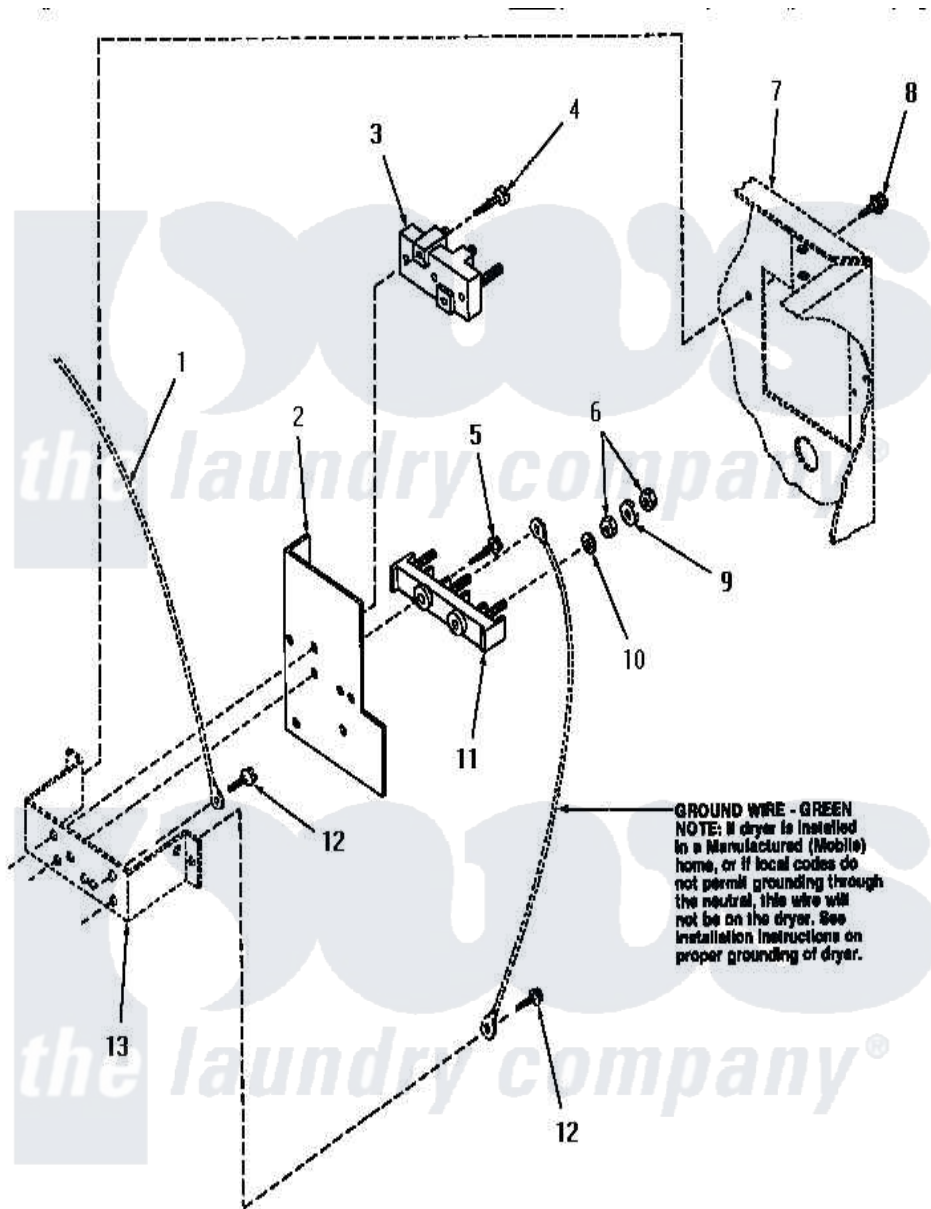

Amana HE4350 12 - TERMINAL BLOCK

Amana Residential Amana HE4350 Washer Parts Parts Diagram 12 - TERMINAL BLOCK
 Click on the part number to view part

Item	Original Part Number	Replaced By	Status	Part Description
1	Y00000000		Not Available	SEE NOTE GROUND WIRE, GREEN
2	56087			Shield, Terminal Block
3	50854	33001244		Block, Terminal
4	Q6535		Not Available	SCREW, 10B-16 X 3/4 ROU
5	56131		Not Available	SCREW, 10BT X 1 TAPPING
6	Q6163		Not Available	NUT
7	Y00000000		Not Available	SEE NOTE CABINET
8	25723	27001200		Screw
9	51474		Not Available	WASHER, 13/64IDX1/2ODX.
10	56552		Not Available	LOCKWASHER
11	58555		Not Available	TERMINAL BLOCK
12	51784		Not Available	SCREW, 10B-16 X 1/2 HEX
13	Y00000000		Not Available	SEE NOTE TERMINAL BLOCK BRACKET