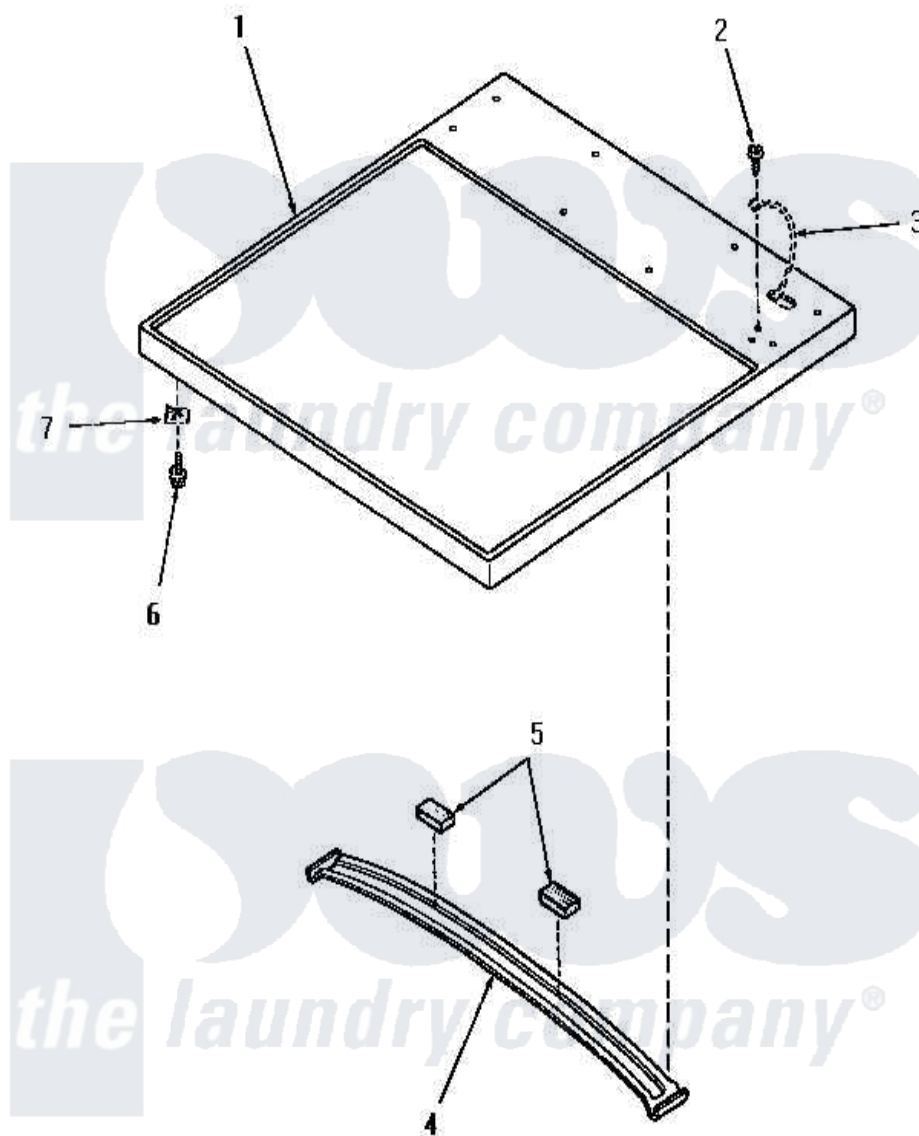

Amana HE4503 01 - CABINET TOP

Amana Residential Amana HE4503 Washer Parts Parts Diagram 01 - CABINET TOP
 Click on the part number to view part

Item	Original Part Number	Replaced By	Status	Part Description
1	57066H			Assembly, Top Panel-Domesti
"	57066W		Not Available	ASSY, TOP PANEL-DOMESTIxREPLACE
"	57066L		Not Available	ASSY, TOP PANEL-DOMESTI
"	57066K		Not Available	CABINET TOP, COFFEE
"	57066A		Not Available	CABONET TOP, AVOCADO
2	51784		Not Available	SCREW, 10B-16 X 1/2 HEX
3	Y00000000		Not Available	SEE NOTE GROUND WIRE, GREEN
4	56213		Not Available	TOP BRACE
5	56968		Not Available	PAD, FELT-ADHESIVE BACK
6	23008			Screw, 10-24 X 3/4 Sems
7	20249	36020		Nut-10-24