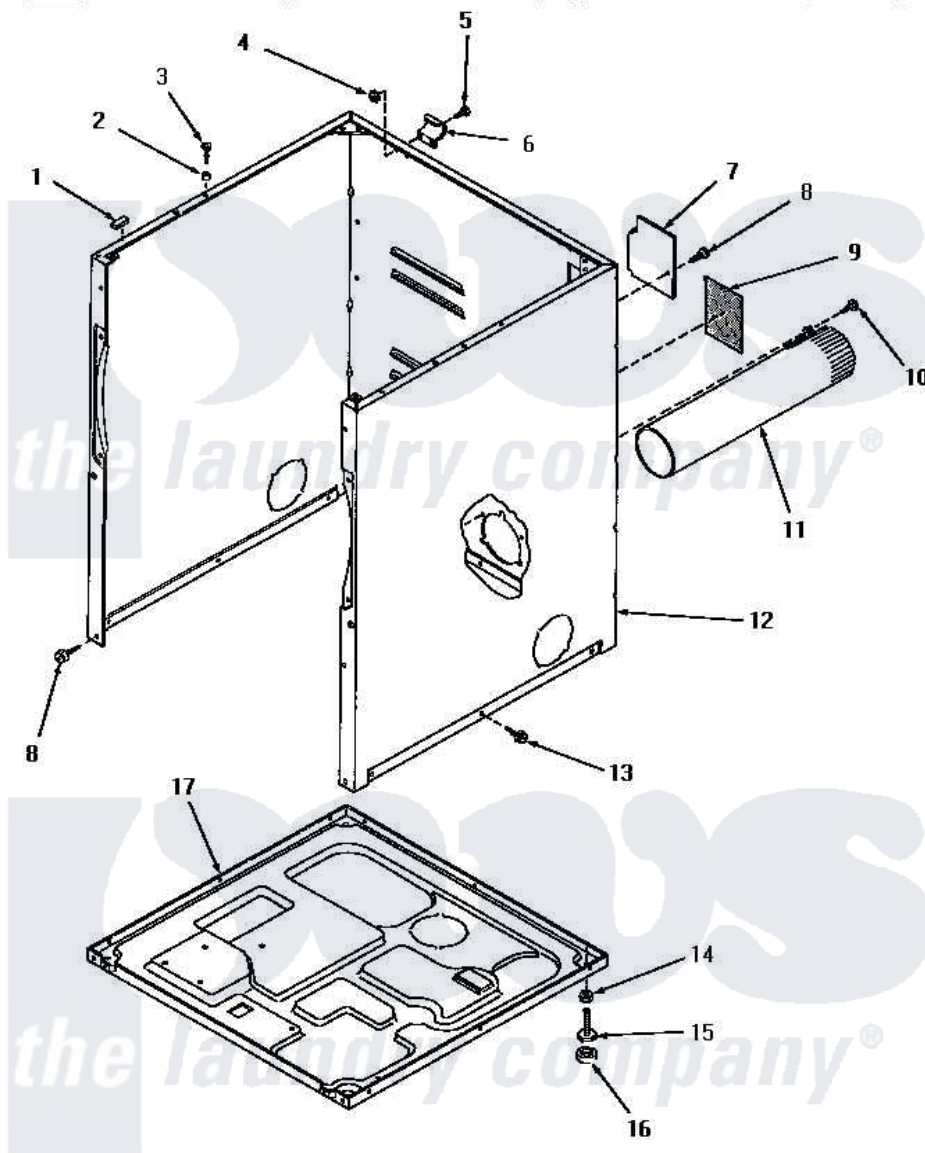

Amana HE4503 02 - CABINET, EXHAUST DUCT & BASE

CABINET, EXHAUST DUCT AND BASE

Amana [Residential Amana HE4503 Washer Parts](#) Parts Diagram 02 - CABINET, EXHAUST DUCT & BASE
 Click on the part number to view part

| Item | Original Part Number | Replaced By | Status | Part Description |
|------|------------------------|--------------------------|---------------|-----------------------------|
| 1 | Y56128 | | | Pad, Bumper |
| 2 | 56079 | 505187 | | Locator, Panel |
| 3 | 56086 | Y014874 | | Screw, Idler Arm And Sleeve |
| 4 | 23951 | M0282009 | | Nut |
| 5 | 25723 | 27001200 | | Screw |
| " | Y90576 | | Not Available | HEX HEAD SCREW |
| 6 | 56043 | | Not Available | HINGE, TOP |
| 7 | 56044 | 60821 | | Access Cover |
| 8 | 25723 | 27001200 | | Screw |
| 9 | Y0056941 | | Not Available | AIR DIFFUSER |
| 10 | 25724 | | Not Available | HEX HEAD SCREW |
| 11 | 56118 | | Not Available | ASSY, EXHAUST DUCT |
| 12 | 57070A | | Not Available | CABINET, AVOCADO |
| " | 57070H | | Not Available | ASSY, DRYER CABINET |
| " | 57070K | | Not Available | CABINET, COFFEE |
| " | 57070L | | Not Available | CABINET, ALMOND |

| | | | | |
|----|-----------------------|-------------------------|---------------|-------------------------|
| " | 57070W | | Not Available | CABINET, WHITE |
| 13 | 51784 | | Not Available | SCREW, 10B-16 X 1/2 HEX |
| 14 | 20274 | 62739 | | Nut, Lock |
| 15 | Y52696 | Y305086 | | Adjustable Leg And Nut |
| 16 | 70282 | Y314137 | | Foot, Rubber |
| 17 | 56074 | | | Base |