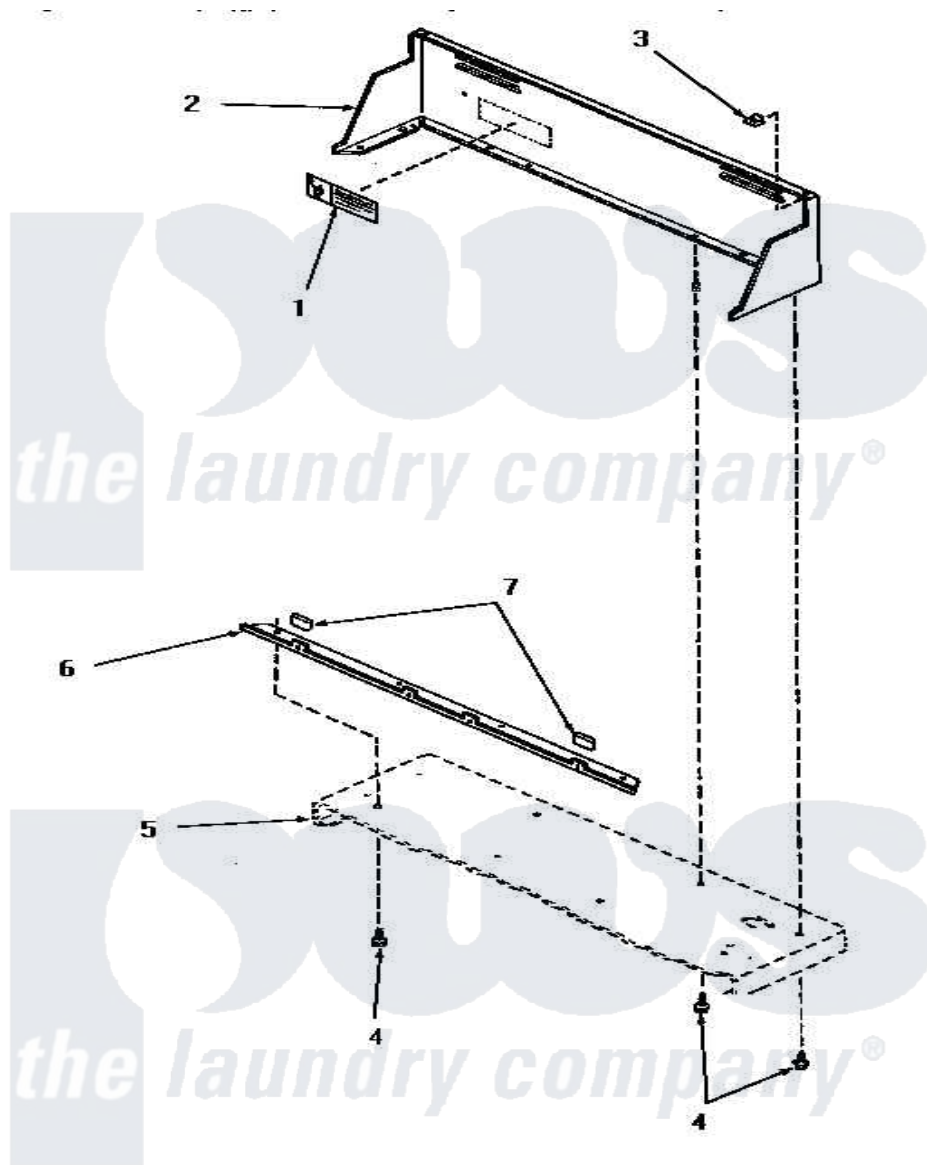

Amana HE4503 03 - CONTROL HOOD

CONTROL HOOD

Amana [Residential Amana HE4503 Washer Parts](#) Parts Diagram 03 - CONTROL HOOD

[Click on the part number to view part](#)

| Item | Original Part Number | Replaced By | Status | Part Description |
|------|-----------------------|---------------------------|---------------|----------------------------|
| 1 | 24903 | | Not Available | STICKER,DISCONNECT POW |
| 2 | 56014W | | Not Available | CONTROL HOOD, WHITE |
| " | 56014L | | Not Available | CONTROL HOOD, ALMOND |
| " | 56014K | | Not Available | CONTROL HOOD, COFFEE |
| " | 56014H | | Not Available | CONTROL HOOD, HARVEST GOLD |
| " | 56014A | | Not Available | CONTROL HOOD, AVOCADO |
| 3 | 24522 | | | Nut, Speed-8ab-18 C1995 |
| 4 | 55985 | W10116760 | | Screw |
| 5 | Y00000000 | | Not Available | SEE NOTE CABINET TOP |
| 6 | 56070 | | Not Available | ANGLE,MOUNTING-CONTROL |
| 7 | 24859 | | Not Available | SLEEVE,SUPPORT ANGLE |