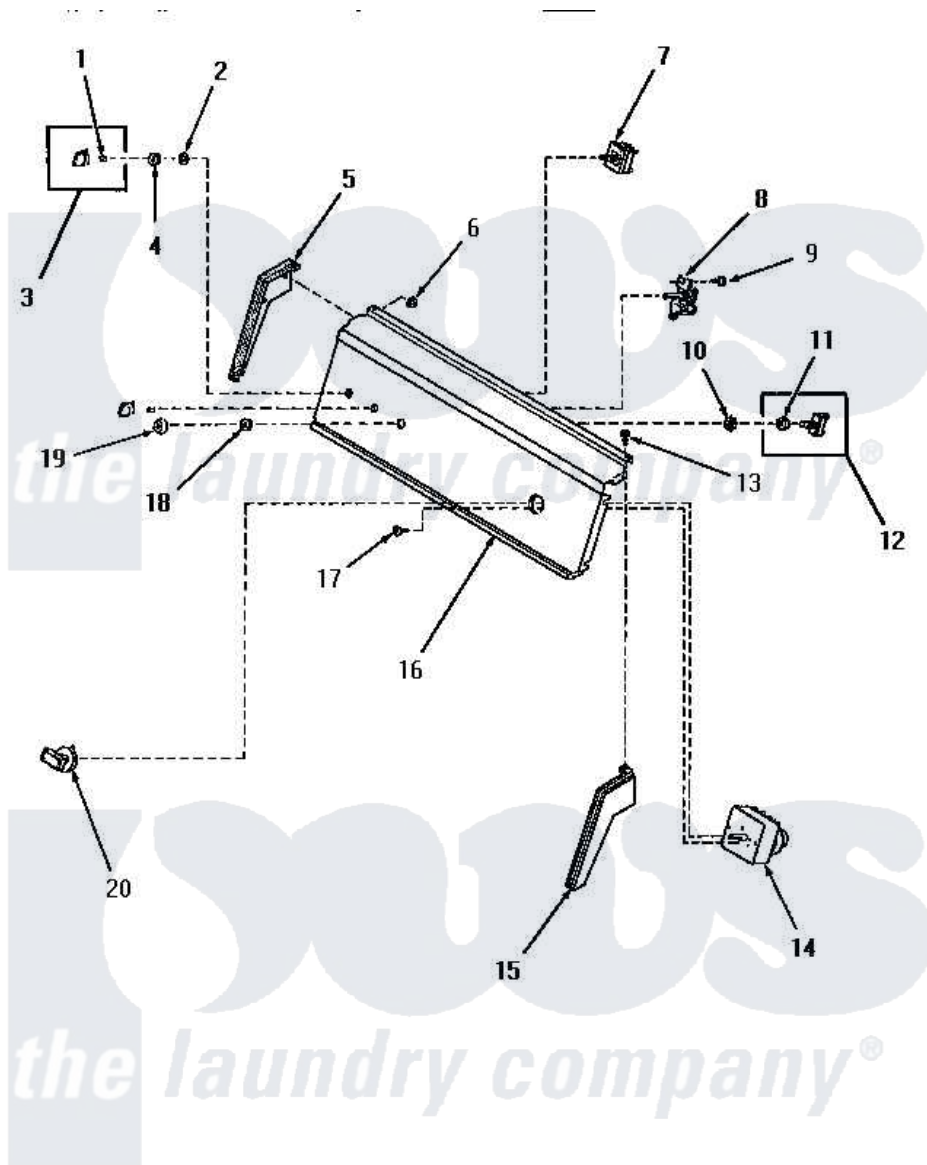

# Amana HE4503 04 - CONTROL PANEL & CONTROLS

## CONTROL PANEL AND CONTROLS

Amana [Residential Amana HE4503 Washer Parts](#) Parts Diagram 04 - CONTROL PANEL & CONTROLS  
 Click on the part number to view part

Item	Original Part Number	Replaced By	Status	Part Description
1	10519		Not Available	RETAINER
2	<a href="#">91176</a>			Lockwasher, 3/8 Intshkp
3	28124		Not Available	ASSY,KNOB-SWITCH
4	<a href="#">24205</a>			Nut, Knurled 3/8-24
5	25124		Not Available	CONTROL HOOD END, LEFT
6	25126	<a href="#">5303284616</a>		Clip
7	52623	<a href="#">58032</a>		Switch
"	Y58032	<a href="#">58032</a>		Switch
8	53516		Not Available	BUZZER
9	55985	<a href="#">W10116760</a>		Screw
10	25820		Not Available	LOCKWASHER,1/2 INT SHK
11	<a href="#">52947</a>			Nut, Hex 15/32-32
12	57349	<a href="#">55882P</a>		Assembly- Switch
13	25232		Not Available	SCREW,8AB-18X7/8 OVAL
14	56260		Not Available	TIMER
15	25123		Not Available	CONTROL HOOD END, RIGHT

16	Y57760	Not Available	CONTROL PANEL
17	<a href="#">70212</a>		Screw, 8-32 X 5/32 RD H
18	Y24206	Not Available	NUT,KNURLED
19	57327	Not Available	COLLAR,SWITCH
20	57998	Not Available	ASSY,KNOB-TIMER-GOLD