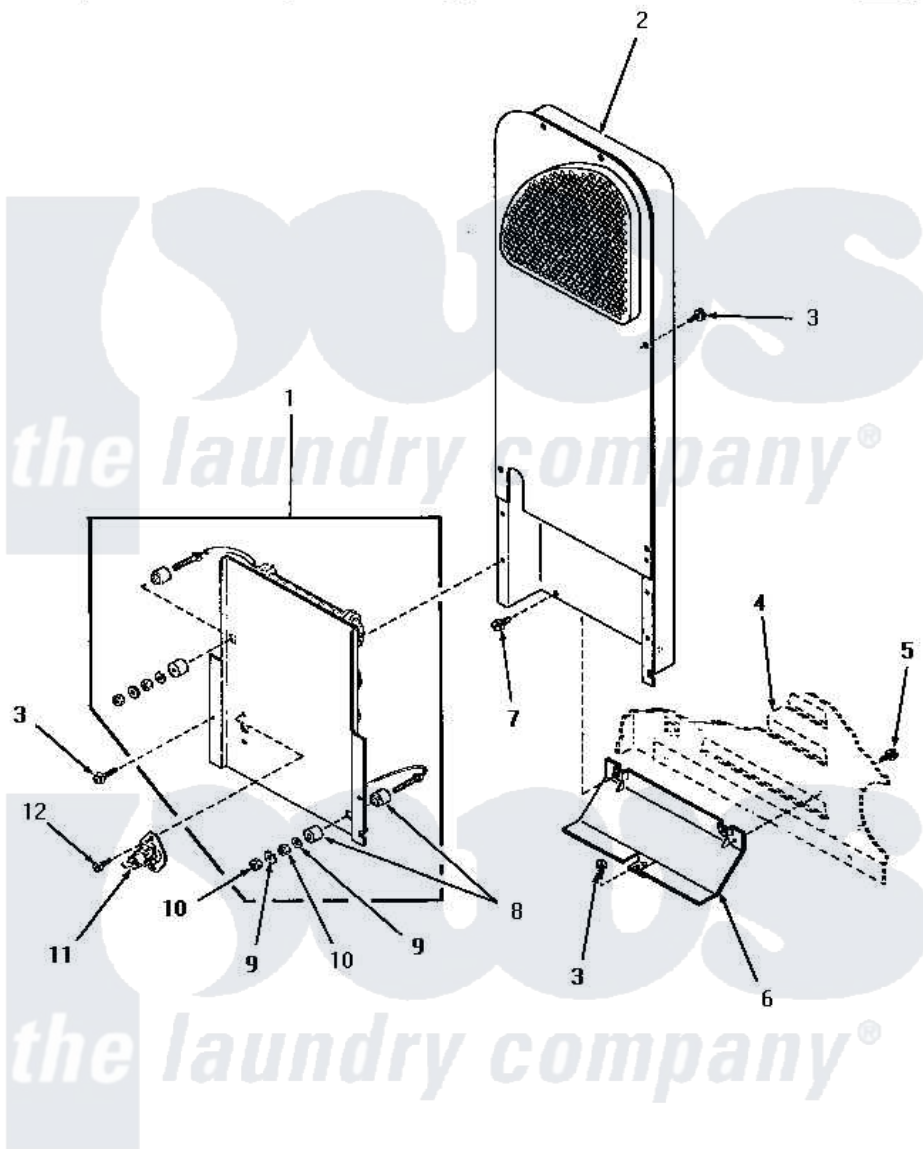

Amana HE4503 07 - HEATER BOX

**HEATER BOX
(Electric Models)**

Amana [Residential Amana HE4503 Washer Parts](#) Parts Diagram 07 - HEATER BOX
Click on the part number to view part

Item	Original Part Number	Replaced By	Status	Part Description
1	56179	61927		Heater Assembly
"	Y56176	61928		Heater Assembly 208V
"	56047	61927		Heater Assembly
2	56029	503605		Assembly, Heater Duct
3	56264	27001200		Screw
4	Y00000000		Not Available	SEE NOTE CABINET
5	25723	27001200		Screw
6	58048		Not Available	HEAT SHIELD
7	51780	3390631		Screw, 10-16 X 3/8
8	57408			Insulator
9	56552		Not Available	LOCKWASHER
10	56563		Not Available	HEX NUT No.10-32 NICKEL
11	56082			Thermostat, Limit
12	23222	3177991		Screw