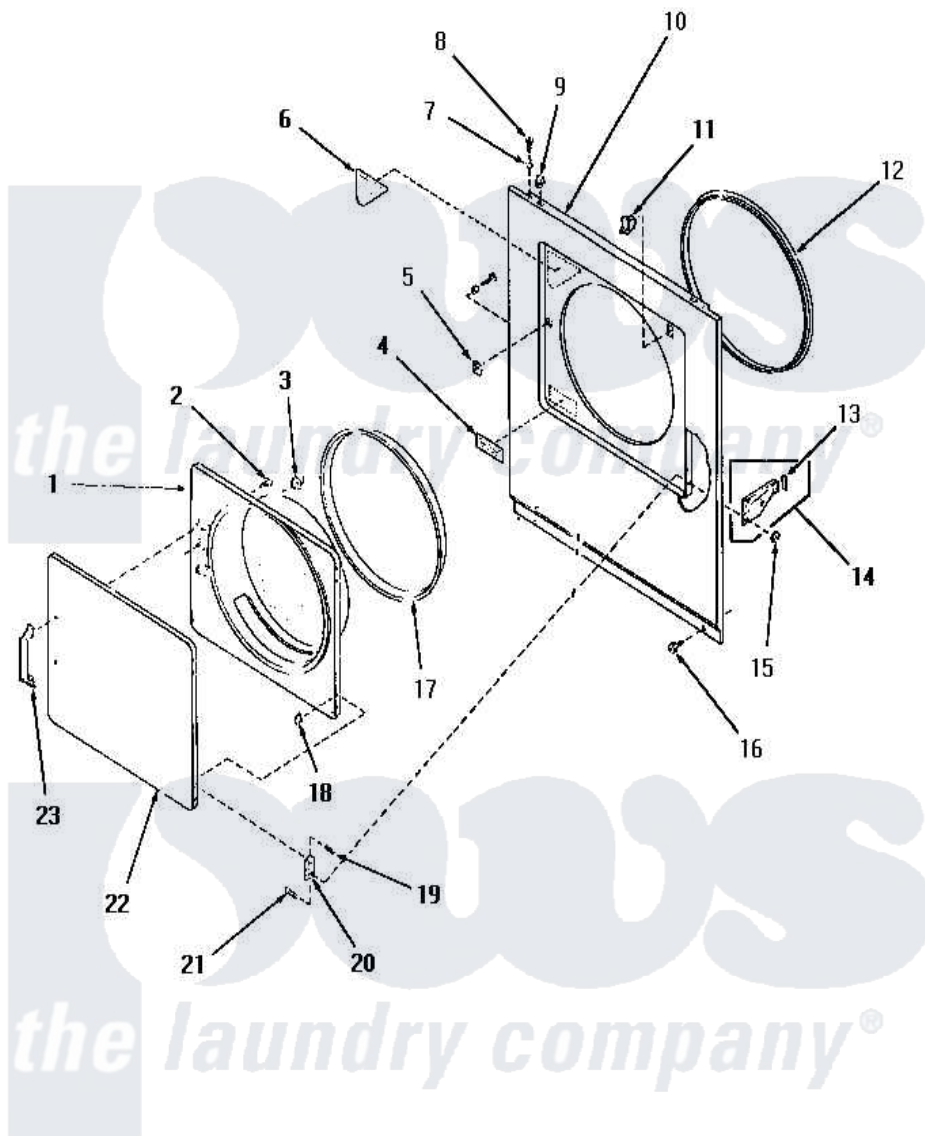

# Amana HE4503 08 - LOADING DOOR, FRONT PANEL & SEALS

## LOADING DOOR, FRONT PANEL AND SEALS

Amana [Residential Amana HE4503 Washer Parts](#) Parts Diagram 08 - LOADING DOOR, FRONT PANEL & SEALS  
 Click on the part number to view part

Item	Original Part Number	Replaced By	Status	Part Description
1	56018	<a href="#">62152P</a>		Liner
2	52150	<a href="#">489464</a>		Screw
3	54661	<a href="#">LA-1003</a>		Door Catch Kit
4	57286		Not Available	LABEL, DRYER DOOR
5	54660	<a href="#">LA-1003</a>		Door Catch Kit
6	55398		Not Available	LABEL, DRYER DOOR xREPLACE
7	56079	<a href="#">505187</a>		Locator, Panel
8	56086	<a href="#">Y014874</a>		Screw, Idler Arm And Sleeve
9	56080	<a href="#">22001650</a>		Fastener, Spring
10	56051W		Not Available	FRONT PANEL, WHITE
"	56051A		Not Available	FRONT PANEL, AVOCADO
"	56051L		Not Available	FRONT PANEL, ALMOND
"	56051K		Not Available	FRONT PANEL, COFFEE
"	56051H		Not Available	FRONT PANEL, HARVEST GOLD
11	56052	<a href="#">W10169313</a>		Switch-Dor

12	56091	<a href="#">Y61380</a>		Seal, Front Panel
13	<a href="#">Y56128</a>			Pad, Bumper
14	0056129		Not Available	MANIFOLD PNL
15	51236	<a href="#">488130</a>		Nut
16	58637	<a href="#">27001200</a>		Screw
17	56163	<a href="#">61379P</a>		Door Seal
18	<a href="#">23407</a>			Nut, Speed-8A Tinn C15
19	52864	<a href="#">500226</a>		Screw, 8b-16 x 5/8 Tap
20	<a href="#">56045</a>			Hinge
21	<a href="#">22649</a>			Screw, 8-32 X 13/32 FI
22	56021L		Not Available	OUTER DOOR PANEL, ALMOND
"	56021W		Not Available	OUTER DOOR PANEL, WHITE
"	56021A		Not Available	OUTER DOOR PANEL, AVOCADO
"	56021H		Not Available	OUTER DOOR PANEL, HARVEST GOLD
"	56021K		Not Available	OUTER DOOR PANEL, COFFEE
23	54068	<a href="#">61925</a>		Pull Door Commercial Black