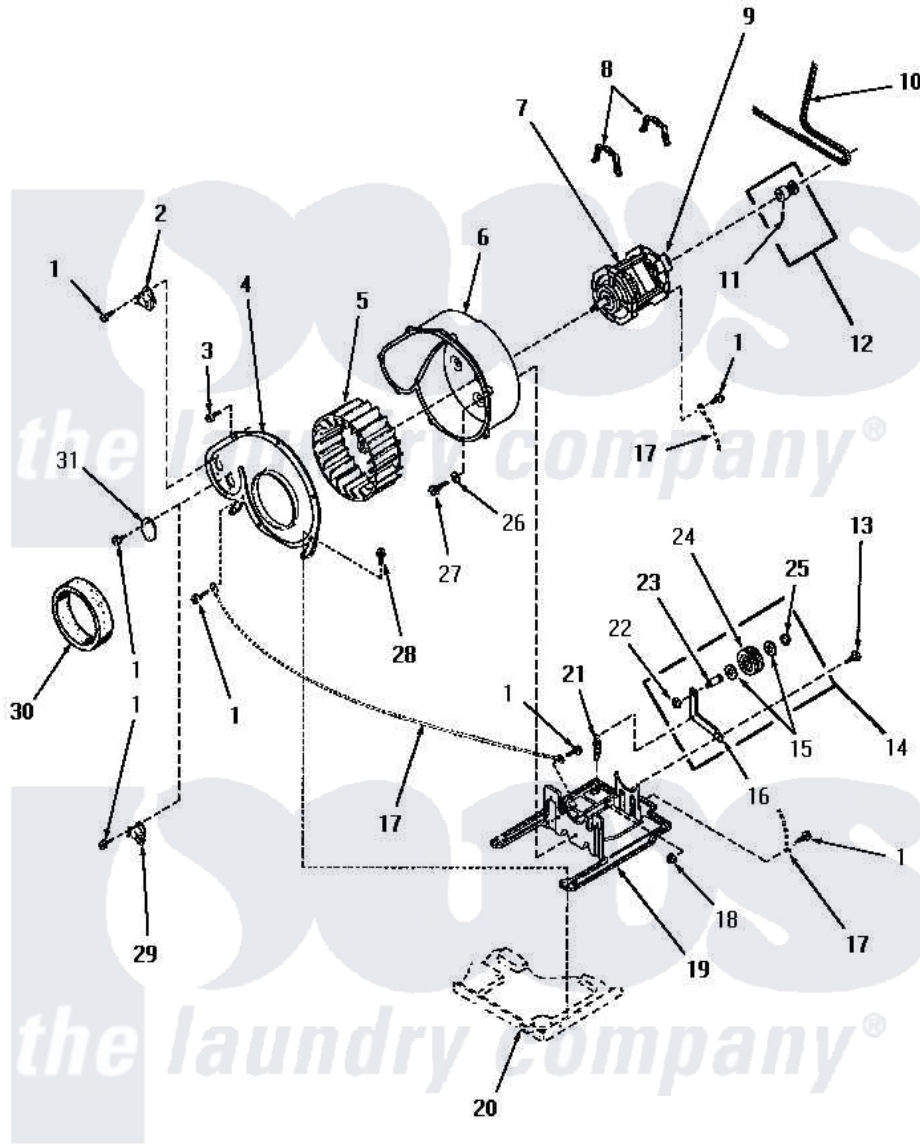

# Amana HE4503 09 - MOTOR, EXHAUST FAN & BELT

## MOTOR, EXHAUST FAN AND BELT

Amana [Residential Amana HE4503 Washer Parts](#) Parts Diagram 09 - MOTOR, EXHAUST FAN & BELT  
 Click on the part number to view part

Item	Original Part Number	Replaced By	Status	Part Description
1	23222	<a href="#">3177991</a>		Screw
2	<a href="#">56410</a>			Thermostat
3	23962	<a href="#">W10116760</a>		Screw
4	56059		Not Available	EXHAUST FAN IMPELLER
5	56000	<a href="#">510139P</a>		Assembly Blower Fan Package
6	<a href="#">56020</a>			Housing, Blower
7	56075	<a href="#">915P3</a>		Motor-Drive
"	Y58044	<a href="#">915P3</a>		Motor-Drive
8	Y58047	<a href="#">660658</a>		Clamp, Motor Mounting 343481 685441
9	53226		Not Available	SWITCH,MOTOR
"	53249		Not Available	SWITCH
10	56095	<a href="#">56095P</a>		Belt Cylinder Package
11	52906		Not Available	SETSCREW
12	56133	<a href="#">56062P</a>		Kit-Motor
13	<a href="#">52567</a>			Bolt, Shoulder

"	56587		Not Available	SCREW, 1/4-20 HEX HD SH
14	Y56170	<a href="#">56170P</a>		Assembly- Idle
15	<a href="#">52549</a>			Washer, 501 ID X3/4 Odx
16	56057		Not Available	LEVER, IDLER
17	Y00000000		Not Available	SEE NOTE GROUND WIRE, GREEN
18	52566	<a href="#">27001225</a>		Nut, Jam Mid Lock 1/4-20
19	Y58045	<a href="#">503613</a>		Mount, Motor
20	Y00000000		Not Available	SEE NOTE BASE
21	<a href="#">56076</a>			Spring, Idler
22	56156	<a href="#">358160</a>		Nut
23	<a href="#">56461</a>			Shaft
24	<a href="#">Y54414</a>			Assembly, Wheel And Bearing
25	<a href="#">23748</a>			Ring, Retaining
26	20492	<a href="#">M0270504</a>		Washer
27	56264	<a href="#">27001200</a>		Screw
28	25723	<a href="#">27001200</a>		Screw
29	56081	<a href="#">56081LAL</a>		Ridig Door Stop
"	56471		Not Available	THERMOSTAT
30	56065		Not Available	SEAL
31	Y0056157		Not Available	SUB 86495, SWITCH, LIGHT