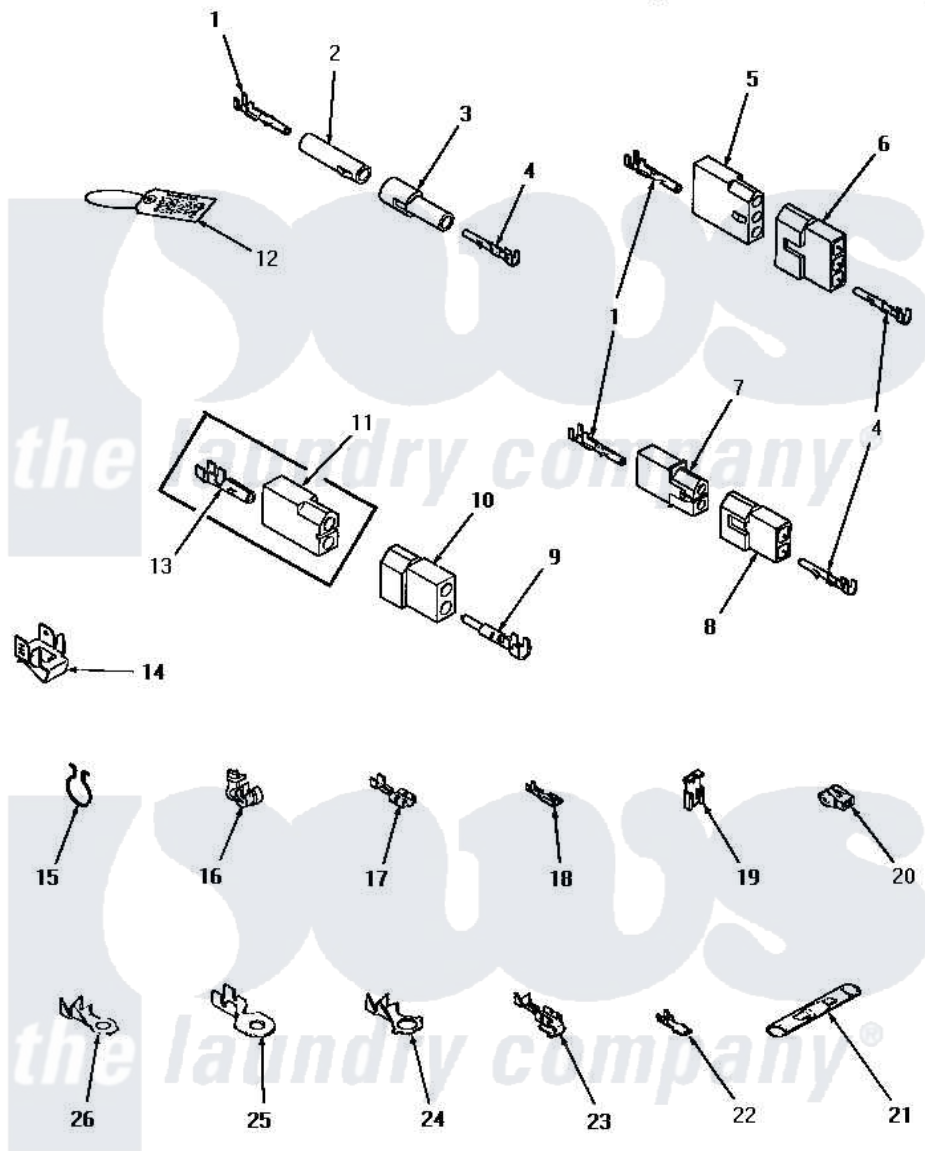

# Amana HE4503 10 - POWER CORD & TERMINALS

## POWER CORD AND TERMINALS

Amana [Residential Amana HE4503 Washer Parts](#) Parts Diagram 10 - POWER CORD & TERMINALS

[Click on the part number to view part](#)

Item	Original Part Number	Replaced By	Status	Part Description
1	Y00117	<a href="#">5011-XX</a>		093 Female Socket
2	<a href="#">26301</a>			Receptacle, Molex
3	26302		Not Available	PLUG, 1 CIRCUIT
4	<a href="#">Y00116</a>			Terminal, Pin-Male
5	23039	<a href="#">697780</a>		Receptacle,
6	<a href="#">23040</a>			Plug-3 Circuit
7	<a href="#">56451</a>			Receptacle, 2 Circuit
8	<a href="#">56448</a>			Terminal Block Plug
9	<a href="#">Y00127</a>			Terminal, Pin-1/8 Male
10	<a href="#">56266</a>			Plug
11	<a href="#">56265</a>			Receptacle, 2 Circuit
12	25235	<a href="#">48301</a>		Hose
13	<a href="#">00130</a>			Terminal, Pin-1/8 Femal
14	Y00161	<a href="#">B5733302</a>		Clip, Ground
15	<a href="#">51291</a>			Clip, Wire
16	21903	<a href="#">211881</a>		Grommet, Cord Part Not Used-Gas Models Only

17	Y00119	Not Available	SPADE TERMINAL(18 GAUGE) (1/4 INCH-(1) 18 GAUGE WIRE)
18	<a href="#">00112</a>		Terminal, Spade-3/16 Fe
19	<a href="#">Y00120</a>		Terminal, Flag-1/4 Fema
20	70210	Not Available	INSULATOR,BLUE
21	21091	Not Available	CONNECTOR TWO 1/4 INCH MALE
22	Y00139	<a href="#">Y00138</a>	Male Tab Terminal 18 Gauge Wire)
23	<a href="#">Y00114</a>		Spade Terminal
24	Y00113	Not Available	TERMINAL,RING-1/4 STUD
25	<a href="#">Y00111</a>		Ring Terminal No.10 No.10 18 Gauge Wires Or
26	<a href="#">00110</a>		No.10 18 Gauge Wire