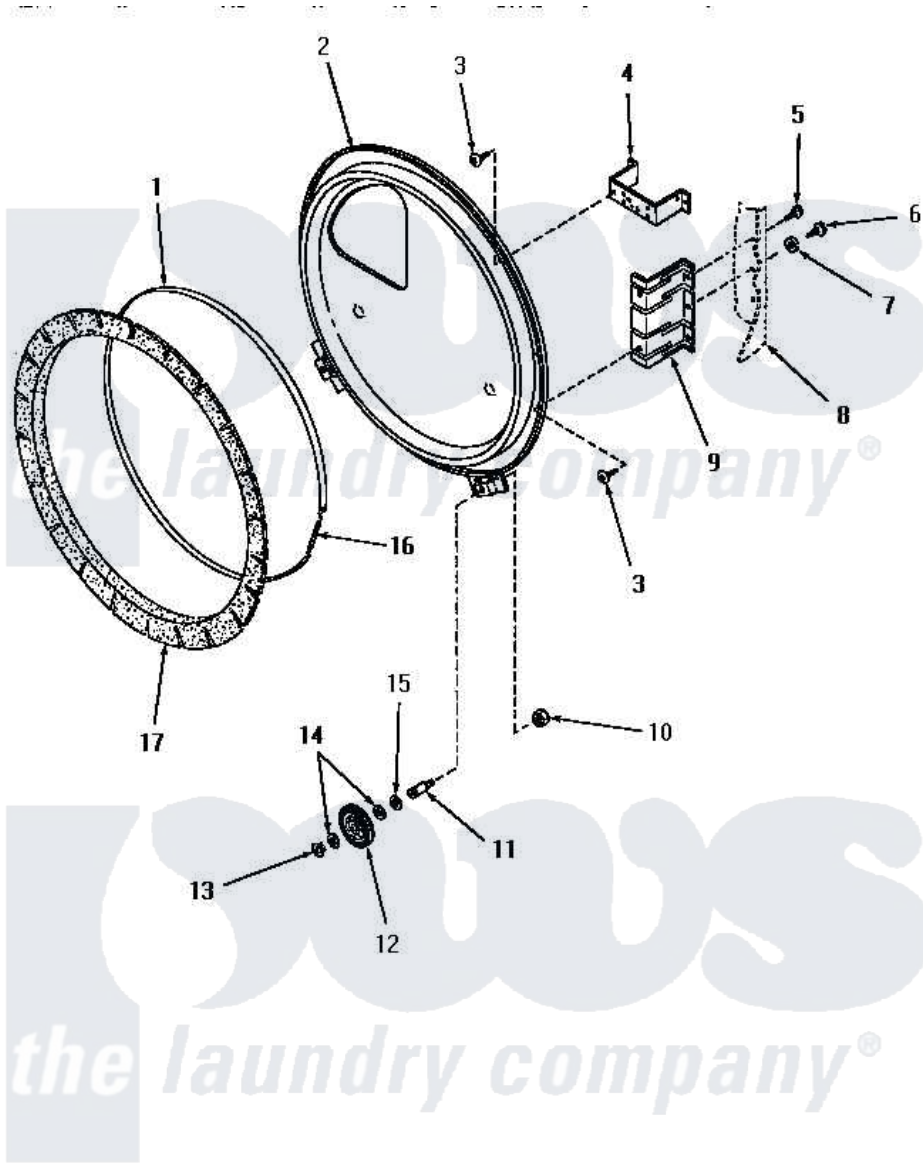

# Amana HE4503 11 - REAR BLKHD, FELT SEAL & CYLINDER ROLLER

## REAR BULKHEAD, FELT SEAL AND CYLINDER ROLLER

Amana [Residential Amana HE4503 Washer Parts](#) Parts Diagram 11 - REAR BLKHD, FELT SEAL & CYLINDER ROLLER

[Click on the part number to view part](#)

Item	Original Part Number	Replaced By	Status	Part Description
1	Y56090		Not Available	SEAL STRAP
2	56540		Not Available	ASSY,REAR BULKHEAD
3	56078	<a href="#">M400664</a>		SCrew Tap Trs Cr Rec 1016AB
4	56048	<a href="#">60823P</a>		Bracket, Terminal Block
5	25723	<a href="#">27001200</a>		Screw
6	<a href="#">52909</a>			Screw, 10B-16 X 1/2 HeX
7	51474		Not Available	WASHER,13/64IDX1/2ODX.
8	Y00000000		Not Available	SEE NOTE CABINET
9	56055		Not Available	BRACKET,BULKHEAD-REAR
10	56156	<a href="#">358160</a>		Nut
11	<a href="#">56461</a>			Shaft
12	56457	<a href="#">62649P</a>		Roller- CY
13	<a href="#">23748</a>			Ring, Retaining
14	<a href="#">52549</a>			Washer, 501 ID X3/4 Odx
15	23886		Not Available	WASHER,.578IDX1.25ODX1