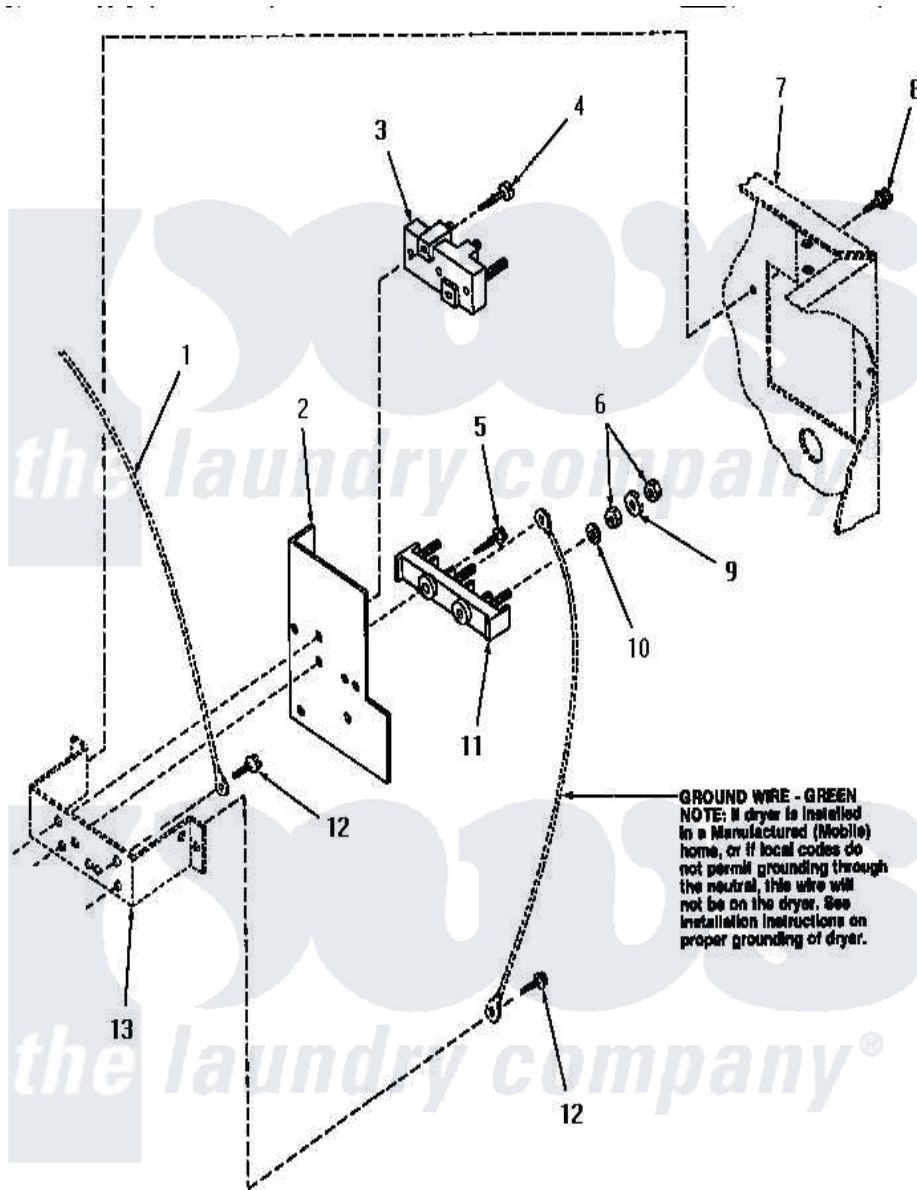

# Amana HE4503 12 - TERMINAL BLOCK

Amana Residential Amana HE4503 Washer Parts Parts Diagram 12 - TERMINAL BLOCK

[Click on the part number to view part](#)

Item	Original Part Number	Replaced By	Status	Part Description
1	Y00000000		Not Available	SEE NOTE GROUND WIRE, GREEN
2	<a href="#">56087</a>			Shield, Terminal Block
3	50854	<a href="#">33001244</a>		Block, Terminal
4	Q6535		Not Available	SCREW, 10B-16 X 3/4 ROU
5	56131		Not Available	SCREW, 10BT X 1 TAPPING
6	Q6163		Not Available	NUT
7	Y00000000		Not Available	SEE NOTE CABINET
8	25723	<a href="#">27001200</a>		Screw
9	51474		Not Available	WASHER, 13/64IDX1/2ODX.
10	56552		Not Available	LOCKWASHER
11	58555		Not Available	TERMINAL BLOCK
12	51784		Not Available	SCREW, 10B-16 X 1/2 HEX
13	Y00000000		Not Available	SEE NOTE TERMINAL BLOCK BRACKET