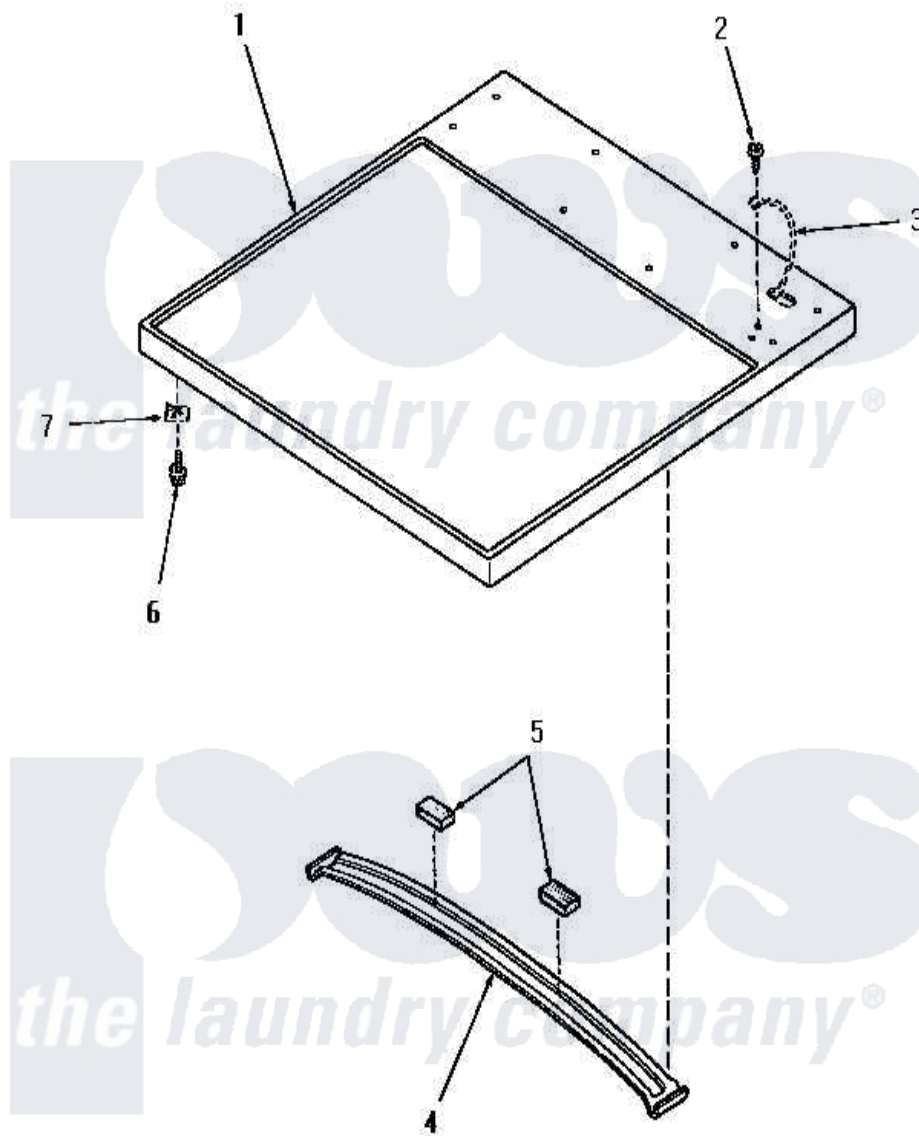

Amana HE5003 01 - CABINET TOP

Amana [Residential Amana HE5003 Dryer Parts](#) Parts Diagram 01 - CABINET TOP
 Click on the part number to view part

Item	Original Part Number	Replaced By	Status	Part Description
1	57066H			Assembly, Top Panel-Domesti
"	57066W		Not Available	ASSY, TOP PANEL-DOMESTIxREPLACE
"	57066L		Not Available	ASSY, TOP PANEL-DOMESTI
"	57066K		Not Available	CABINET TOP, COFFEE
"	57066A		Not Available	CABONET TOP, AVOCADO
2	51784		Not Available	SCREW, 10B-16 X 1/2 HEX
3	Y00000000		Not Available	SEE NOTE GROUND WIRE, GREEN
4	56213		Not Available	TOP BRACE
5	56968		Not Available	PAD, FELT-ADHESIVE BACK
6	23008			Screw, 10-24 X 3/4 Sems
7	20249	36020		Nut-10-24