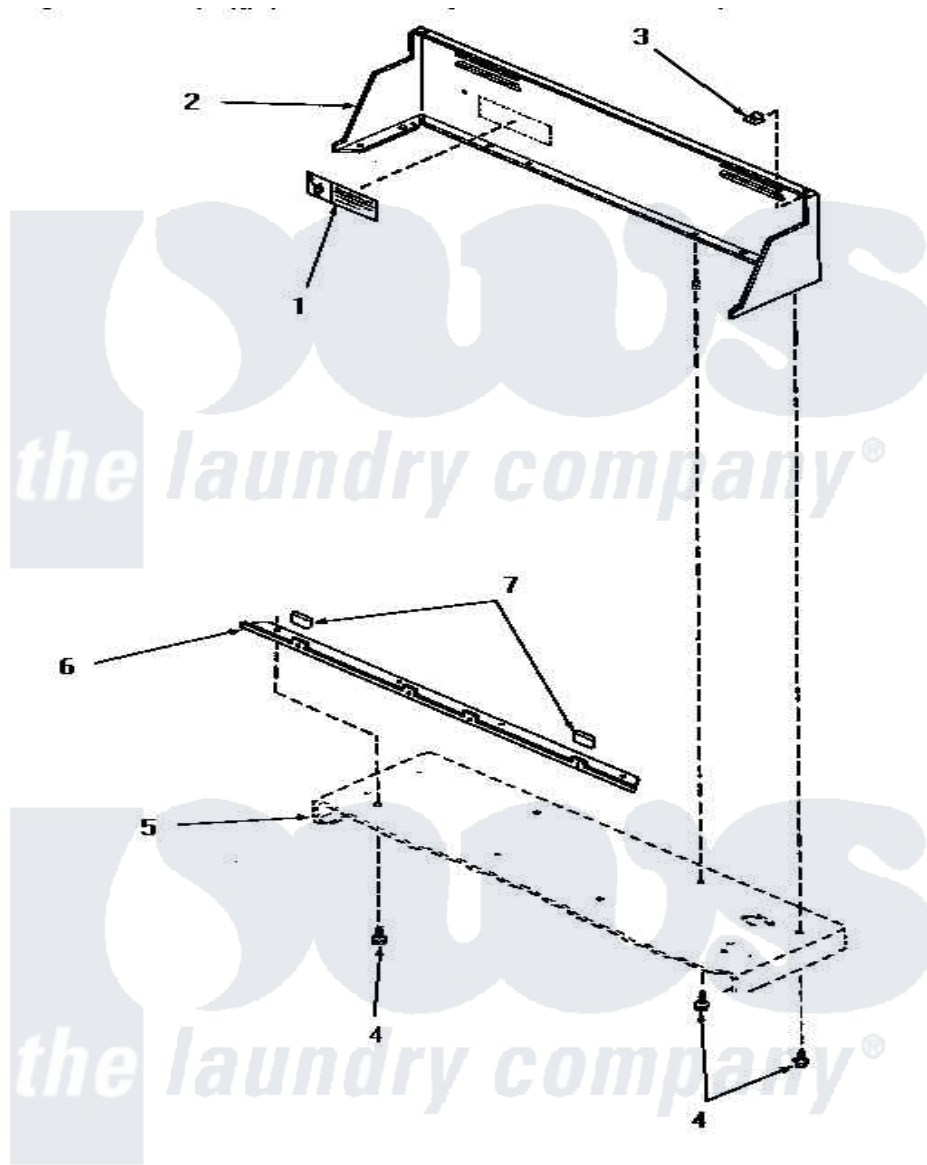

# Amana HE5003 03 - CONTROL HOOD

## CONTROL HOOD

Amana [Residential Amana HE5003 Dryer Parts](#) Parts Diagram 03 - CONTROL HOOD  
 Click on the part number to view part

Item	Original Part Number	Replaced By	Status	Part Description
1	24903		Not Available	STICKER,DISCONNECT POW
2	56014W		Not Available	CONTROL HOOD, WHITE
"	56014L		Not Available	CONTROL HOOD, ALMOND
"	56014K		Not Available	CONTROL HOOD, COFFEE
"	56014H		Not Available	CONTROL HOOD, HARVEST GOLD
"	56014A		Not Available	CONTROL HOOD, AVOCADO
3	<a href="#">24522</a>			Nut, Speed-8ab-18 C1995
4	55985	<a href="#">W10116760</a>		Screw
5	Y00000000		Not Available	SEE NOTE CABINET TOP
6	56070		Not Available	ANGLE,MOUNTING-CONTROL
7	24859		Not Available	SLEEVE,SUPPORT ANGLE