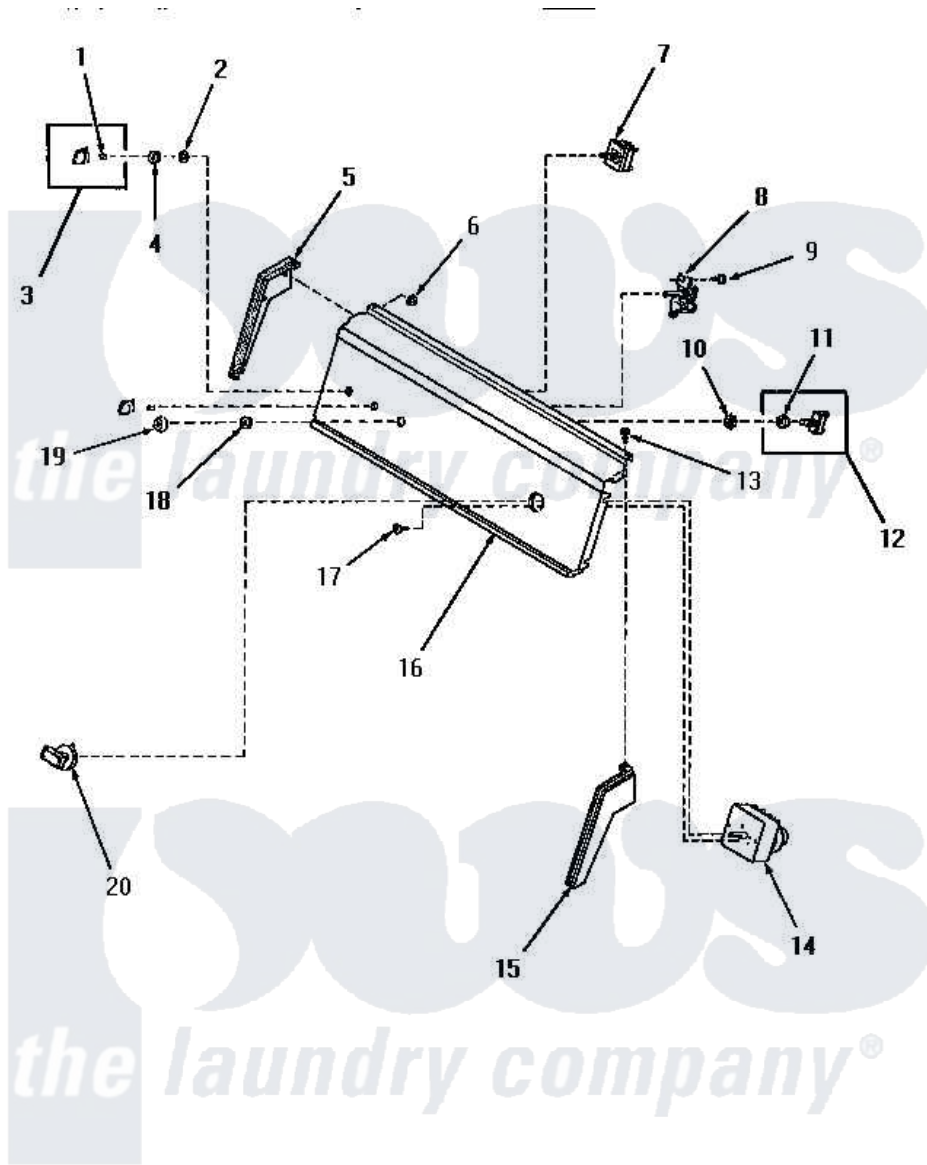

Amana HE5003 04 - CONTROL PANEL & CONTROLS

CONTROL PANEL AND CONTROLS

Amana [Residential Amana HE5003 Dryer Parts](#) Parts Diagram 04 - CONTROL PANEL & CONTROLS
 Click on the part number to view part

Item	Original Part Number	Replaced By	Status	Part Description
1	10519		Not Available	RETAINER
2	91176			Lockwasher, 3/8 Intshkp
3	28124		Not Available	ASSY,KNOB-SWITCH
4	24205			Nut, Knurled 3/8-24
5	25124		Not Available	CONTROL HOOD END, LEFT
6	25126	5303284616		Clip
7	58813	58813P		Switch W/Instructions
"	52624	58813P		Switch W/Instructions
9	55985	W10116760		Screw
10	25820		Not Available	LOCKWASHER,1/2 INT SHK
11	52947			Nut, Hex 15/32-32
12	57349	55882P		Assembly- Switch
13	25232		Not Available	SCREW,8AB-18X7/8 OVAL
14	52167		Not Available	TIMER
15	25123		Not Available	CONTROL HOOD END, RIGHT
16	57345		Not Available	ASSY,CONTROL PANEL

17	70212		Screw, 8-32 X 5/32 RD H
18	Y24206	Not Available	NUT,KNURLED
19	57327	Not Available	COLLAR,SWITCH
20	57326	Not Available	ASSY,KNOB-TIMER- WOODGR