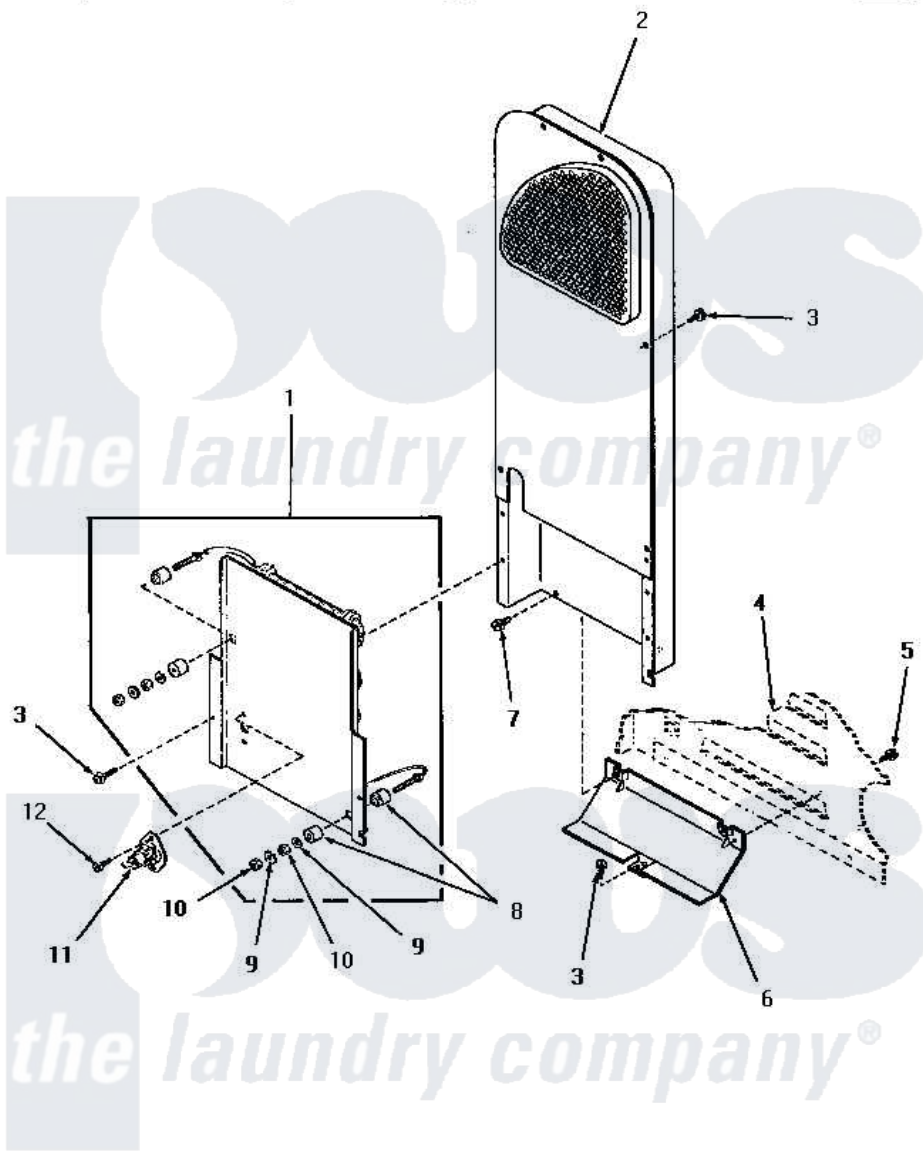

Amana HE5003 07 - HEATER BOX

HEATER BOX (Electric Models)

Amana [Residential Amana HE5003 Dryer Parts](#) Parts Diagram 07 - HEATER BOX
 Click on the part number to view part

Item	Original Part Number	Replaced By	Status	Part Description
1	56179	61927		Heater Assembly
"	Y56176	61928		Heater Assembly 208V
"	56047	61927		Heater Assembly
2	56029	503605		Assembly, Heater Duct
3	56264	27001200		Screw
4	Y00000000		Not Available	SEE NOTE CABINET
5	25723	27001200		Screw
6	58048		Not Available	HEAT SHIELD
7	51780	3390631		Screw, 10-16 X 3/8
8	57408			Insulator
9	56552		Not Available	LOCKWASHER
10	56563		Not Available	HEX NUT No.10-32 NICKEL
11	56082			Thermostat, Limit
12	23222	3177991		Screw