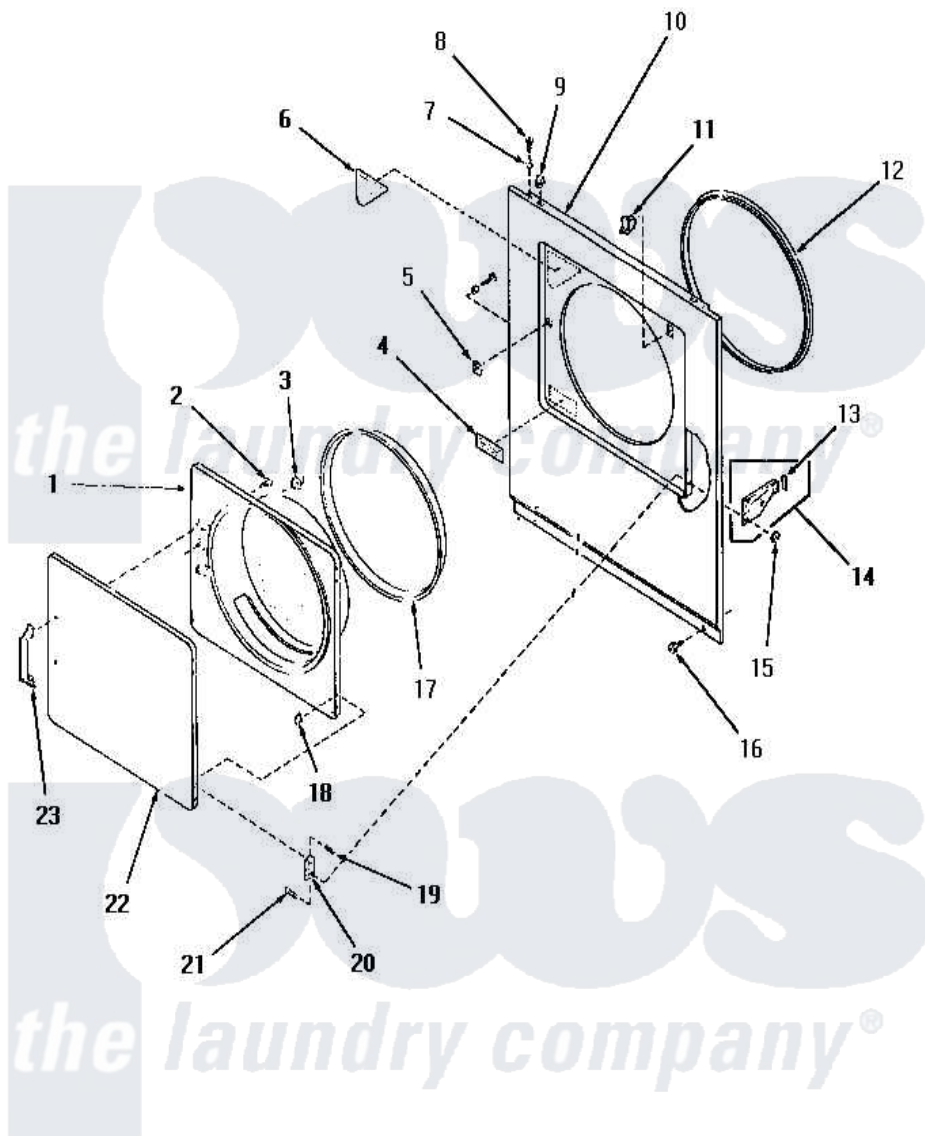

## LOADING DOOR, FRONT PANEL AND SEALS

Amana [Residential Amana HE5003 Dryer Parts](#) Parts Diagram 08 - LOADING DOOR, FRONT PANEL & SEALS

[Click on the part number to view part](#)

| Item | Original Part Number | Replaced By               | Status        | Part Description              |
|------|----------------------|---------------------------|---------------|-------------------------------|
| 1    | 56018                | <a href="#">62152P</a>    |               | Liner                         |
| 2    | 52150                | <a href="#">489464</a>    |               | Screw                         |
| 3    | 54661                | <a href="#">LA-1003</a>   |               | Door Catch Kit                |
| 4    | 57286                |                           | Not Available | LABEL, DRYER DOOR             |
| 5    | 54660                | <a href="#">LA-1003</a>   |               | Door Catch Kit                |
| 6    | 55398                |                           | Not Available | LABEL, DRYER DOOR<br>xREPLACE |
| 7    | 56079                | <a href="#">505187</a>    |               | Locator, Panel                |
| 8    | 56086                | <a href="#">Y014874</a>   |               | Screw, Idler Arm And Sleeve   |
| 9    | 56080                | <a href="#">22001650</a>  |               | Fastener, Spring              |
| 10   | 56051W               |                           | Not Available | FRONT PANEL, WHITE            |
| "    | 56051A               |                           | Not Available | FRONT PANEL, AVOCADO          |
| "    | 56051L               |                           | Not Available | FRONT PANEL, ALMOND           |
| "    | 56051K               |                           | Not Available | FRONT PANEL, COFFEE           |
| "    | 56051H               |                           | Not Available | FRONT PANEL, HARVEST<br>GOLD  |
| 11   | 56052                | <a href="#">W10169313</a> |               | Switch-Dor                    |