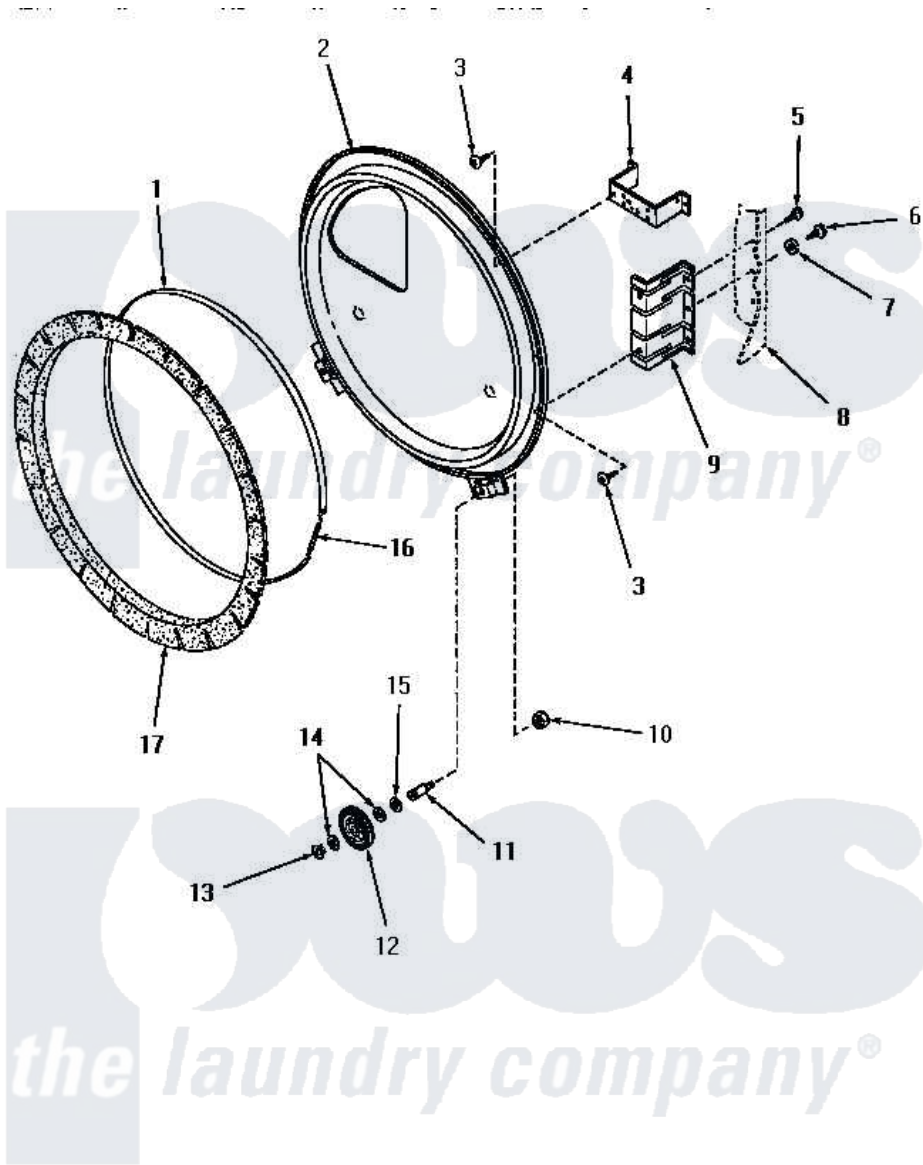

# Amana HE5003 11 - REAR BLKHD, FELT SEAL & CYLINDER ROLLER

## REAR BULKHEAD, FELT SEAL AND CYLINDER ROLLER

Amana [Residential Amana HE5003 Dryer Parts](#) Parts Diagram 11 - REAR BLKHD, FELT SEAL & CYLINDER ROLLER  
 Click on the part number to view part

Item	Original Part Number	Replaced By	Status	Part Description
1	Y56090		Not Available	SEAL STRAP
2	56540		Not Available	ASSY,REAR BULKHEAD
3	56078	<a href="#">M400664</a>		SCrew Tap Trs Cr Rec 1016AB
4	56048	<a href="#">60823P</a>		Bracket, Terminal Block
5	25723	<a href="#">27001200</a>		Screw
6	<a href="#">52909</a>			Screw, 10B-16 X 1/2 HeX
7	51474		Not Available	WASHER, 13/64IDX1/2ODX.
8	Y00000000		Not Available	SEE NOTE CABINET
9	56055		Not Available	BRACKET,BULKHEAD-REAR
10	56156	<a href="#">358160</a>		Nut
11	<a href="#">56461</a>			Shaft
12	56457	<a href="#">62649P</a>		Roller- CY
13	<a href="#">23748</a>			Ring, Retaining
14	<a href="#">52549</a>			Washer, 501 ID X3/4 Odx
15	23886		Not Available	WASHER,.578IDX1.25ODX1
16	<a href="#">52310</a>			Spring