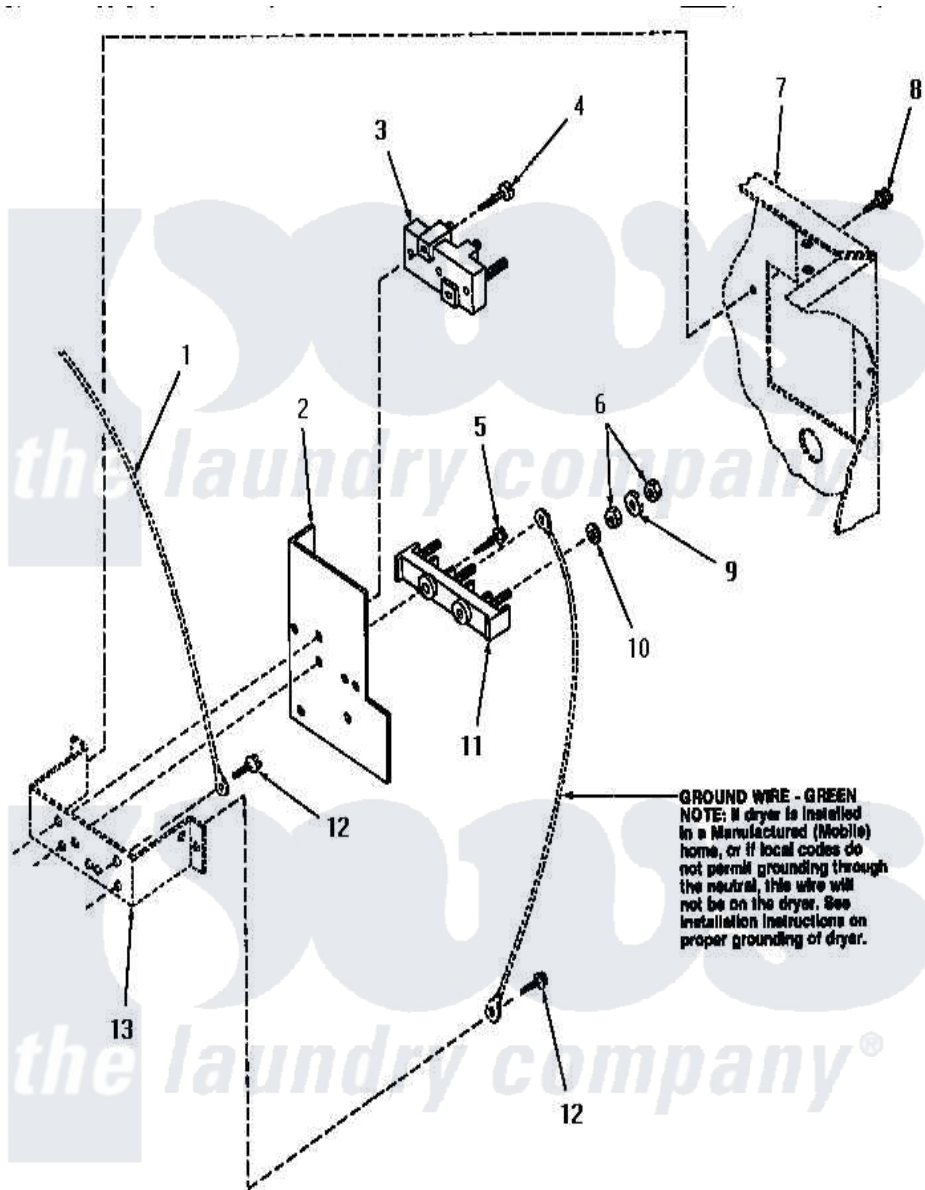

Amana HE5003 12 - TERMINAL BLOCK

Amana [Residential Amana HE5003 Dryer Parts](#) Parts Diagram 12 - TERMINAL BLOCK
 Click on the part number to view part

Item	Original Part Number	Replaced By	Status	Part Description
1	Y00000000		Not Available	SEE NOTE GROUND WIRE, GREEN
2	56087			Shield, Terminal Block
3	50854	33001244		Block, Terminal
4	Q6535		Not Available	SCREW, 10B-16 X 3/4 ROU
5	56131		Not Available	SCREW, 10BT X 1 TAPPING
6	Q6163		Not Available	NUT
7	Y00000000		Not Available	SEE NOTE CABINET
8	25723	27001200		Screw
9	51474		Not Available	WASHER, 13/64IDX1/2ODX.
10	56552		Not Available	LOCKWASHER
11	58555		Not Available	TERMINAL BLOCK
12	51784		Not Available	SCREW, 10B-16 X 1/2 HEX
13	Y00000000		Not Available	SEE NOTE TERMINAL BLOCK BRACKET