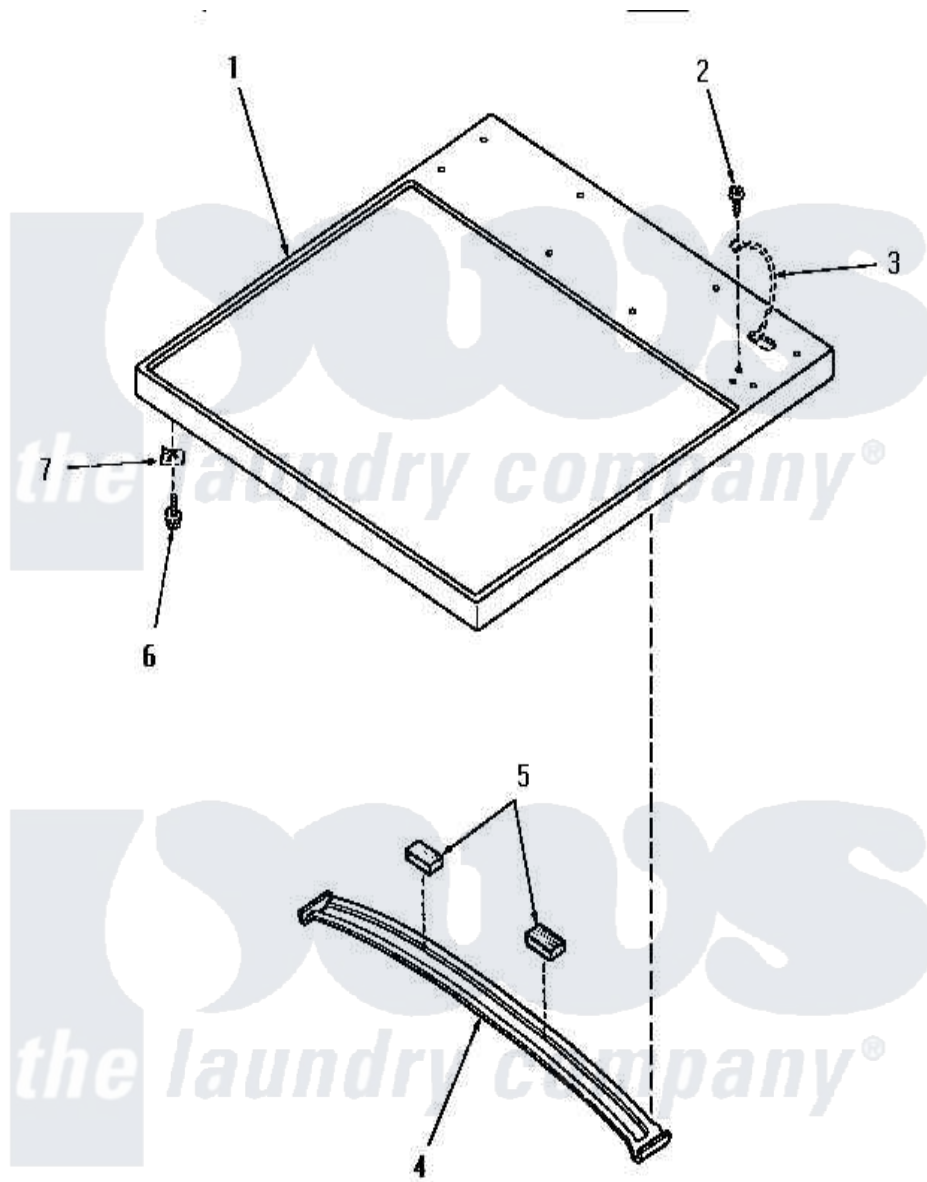

Amana HE5330 01 - CABINET TOP

Amana [Residential Amana HE5330 Dryer Parts](#) Parts Diagram 01 - CABINET TOP
 Click on the part number to view part

Item	Original Part Number	Replaced By	Status	Part Description
1	57066H			Assembly, Top Panel-Domesti
"	57066W		Not Available	ASSY, TOP PANEL-DOMESTIxREPLACE
"	57066L		Not Available	ASSY, TOP PANEL-DOMESTI
"	57066K		Not Available	CABINET TOP, COFFEE
"	57066A		Not Available	CABONET TOP, AVOCADO
2	51784		Not Available	SCREW, 10B-16 X 1/2 HEX
3	Y00000000		Not Available	SEE NOTE GROUND WIRE, GREEN
4	56213		Not Available	TOP BRACE
5	56968		Not Available	PAD, FELT-ADHESIVE BACK
6	23008			Screw, 10-24 X 3/4 Sems
7	20249	36020		Nut-10-24