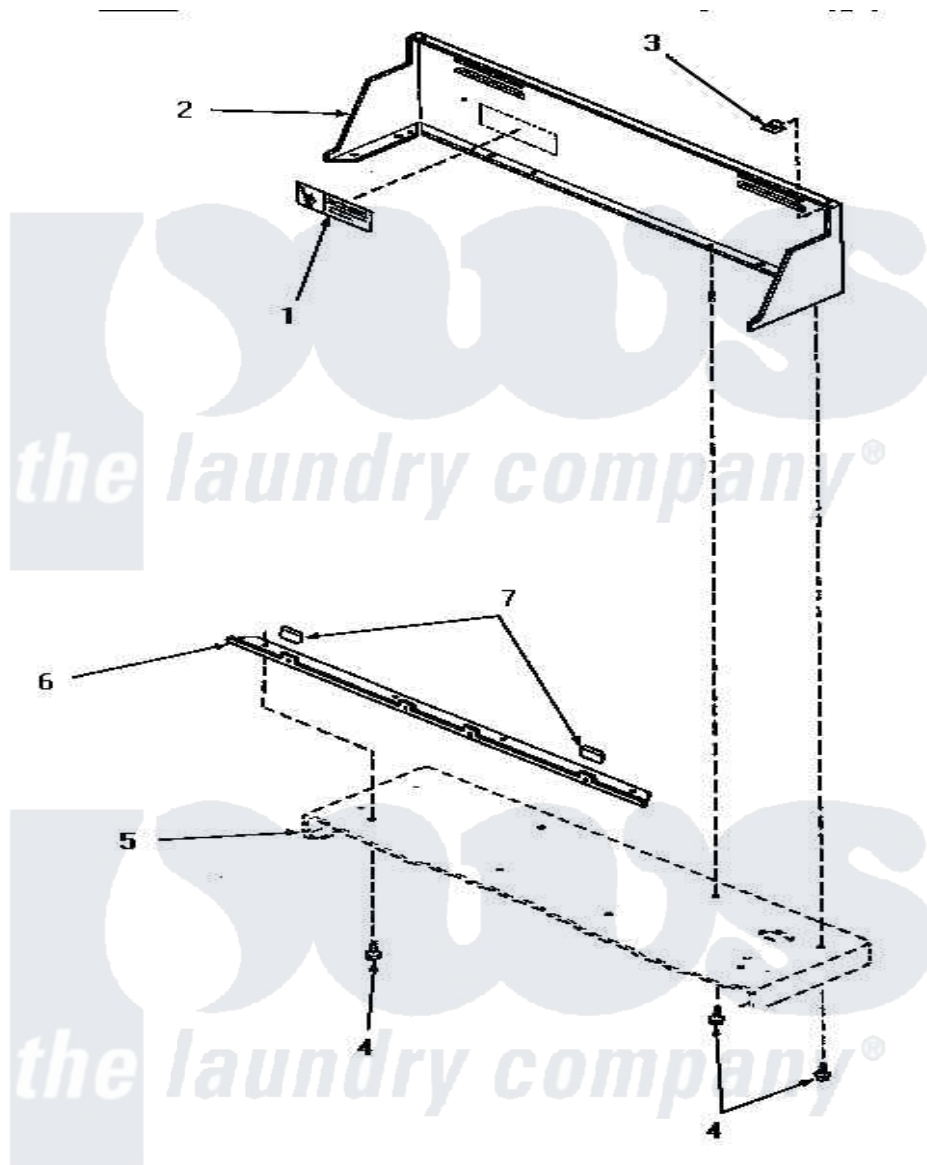

Amana HE5330 03 - CONTROL HOOD

CONTROL HOOD

Amana [Residential Amana HE5330 Dryer Parts](#) Parts Diagram 03 - CONTROL HOOD

[Click on the part number to view part](#)

Item	Original Part Number	Replaced By	Status	Part Description
1	24903		Not Available	STICKER,DISCONNECT POW
2	56014W		Not Available	CONTROL HOOD, WHITE
"	56014L		Not Available	CONTROL HOOD, ALMOND
"	56014K		Not Available	CONTROL HOOD, COFFEE
"	56014H		Not Available	CONTROL HOOD, HARVEST GOLD
"	56014A		Not Available	CONTROL HOOD, AVOCADO
3	24522			Nut, Speed-8ab-18 C1995
4	55985	W10116760		Screw
5	Y00000000		Not Available	SEE NOTE CABINET TOP
6	56070		Not Available	ANGLE,MOUNTING-CONTROL
7	24859		Not Available	SLEEVE,SUPPORT ANGLE