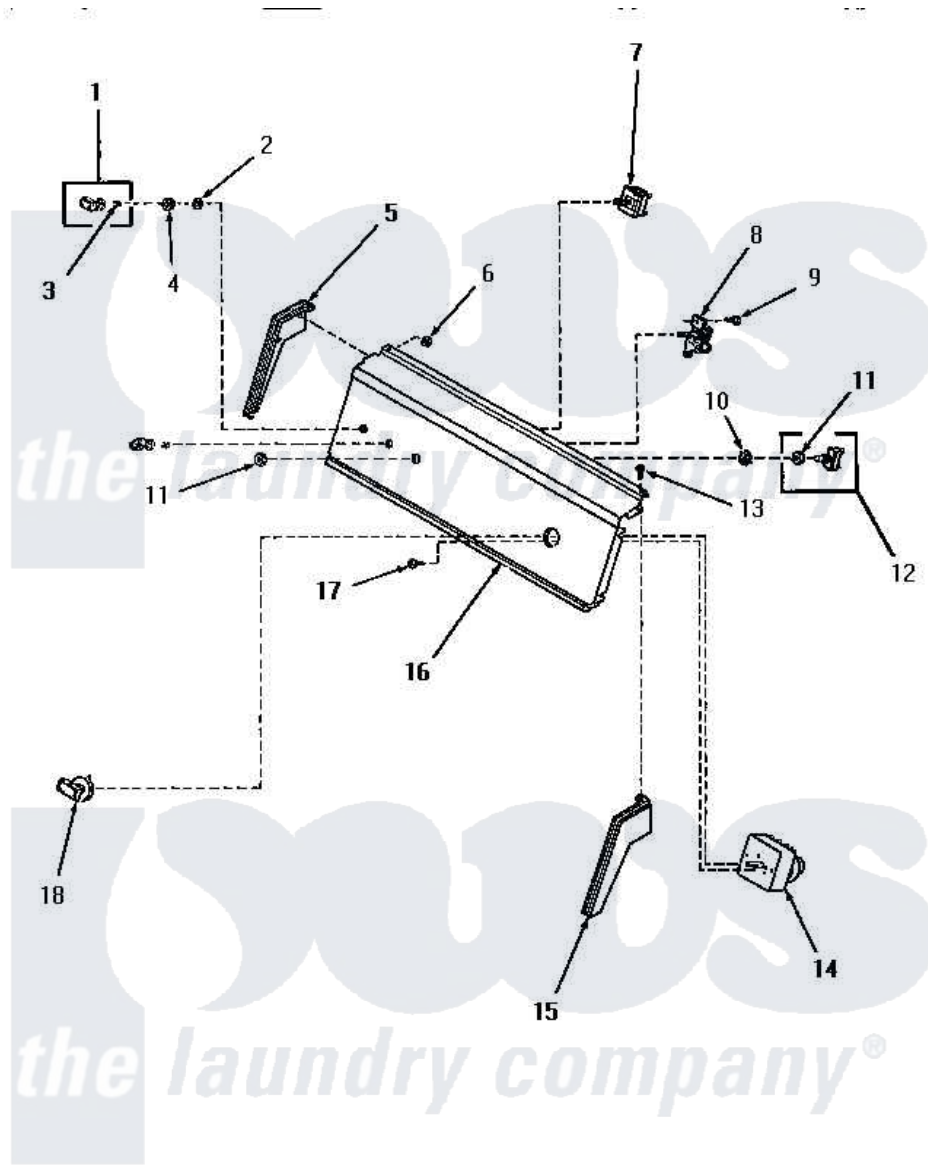

Amana HE5330 04 - CONTROL PANEL & CONTROLS

CONTROL PANEL AND CONTROLS

Amana [Residential Amana HE5330 Dryer Parts](#) Parts Diagram 04 - CONTROL PANEL & CONTROLS
 Click on the part number to view part

Item	Original Part Number	Replaced By	Status	Part Description
1	27379		Not Available	ASSY,KNOB-SWITCH
2	91176			Lockwasher, 3/8 Intshkp
3	10519		Not Available	RETAINER
4	24205			Nut, Knurled 3/8-24
5	25124		Not Available	CONTROL HOOD END, LEFT
6	25126	5303284616		Clip
9	55985	W10116760		Screw
10	25820		Not Available	LOCKWASHER,1/2 INT SHK
11	52947			Nut, Hex 15/32-32
12	55882	55882P		Assembly- Switch
13	25232		Not Available	SCREW,8AB-18X7/8 OVAL
14	52167		Not Available	TIMER
15	25123		Not Available	CONTROL HOOD END, RIGHT
16	Y0056820		Not Available	REFLECTOR, SHELF
17	70212			Screw, 8-32 X 5/32 RD H
18	56508		Not Available	ASSY,KNOB-TIMER