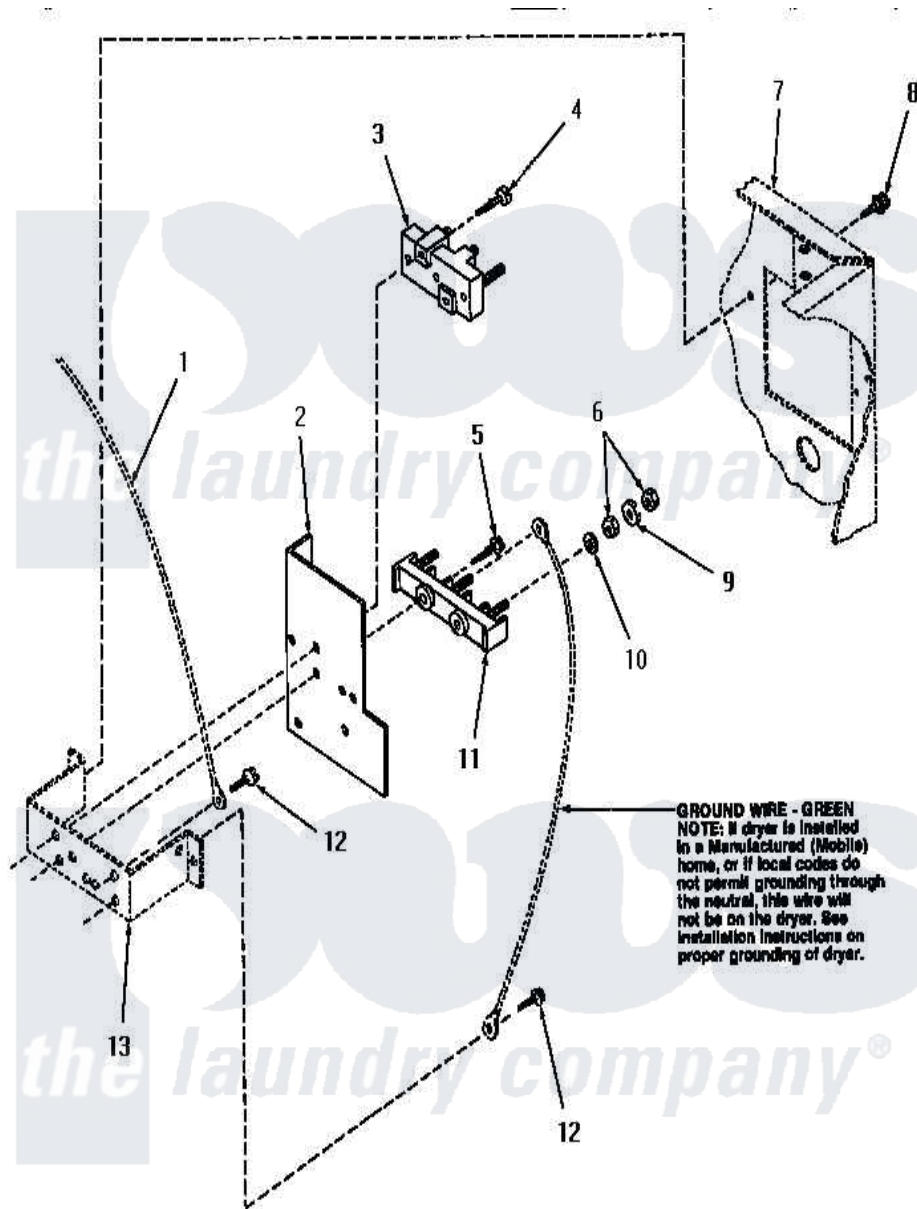

Amana HE5330 12 - TERMINAL BLOCK

Amana Residential Amana HE5330 Dryer Parts Parts Diagram 12 - TERMINAL BLOCK
 Click on the part number to view part

Item	Original Part Number	Replaced By	Status	Part Description
1	Y00000000		Not Available	SEE NOTE GROUND WIRE, GREEN
2	56087			Shield, Terminal Block
3	50854	33001244		Block, Terminal
4	Q6535		Not Available	SCREW, 10B-16 X 3/4 ROU
5	56131		Not Available	SCREW, 10BT X 1 TAPPING
6	Q6163		Not Available	NUT
7	Y00000000		Not Available	SEE NOTE CABINET
8	25723	27001200		Screw
9	51474		Not Available	WASHER, 13/64IDX1/2ODX.
10	56552		Not Available	LOCKWASHER
11	58555		Not Available	TERMINAL BLOCK
12	51784		Not Available	SCREW, 10B-16 X 1/2 HEX
13	Y00000000		Not Available	SEE NOTE TERMINAL BLOCK BRACKET