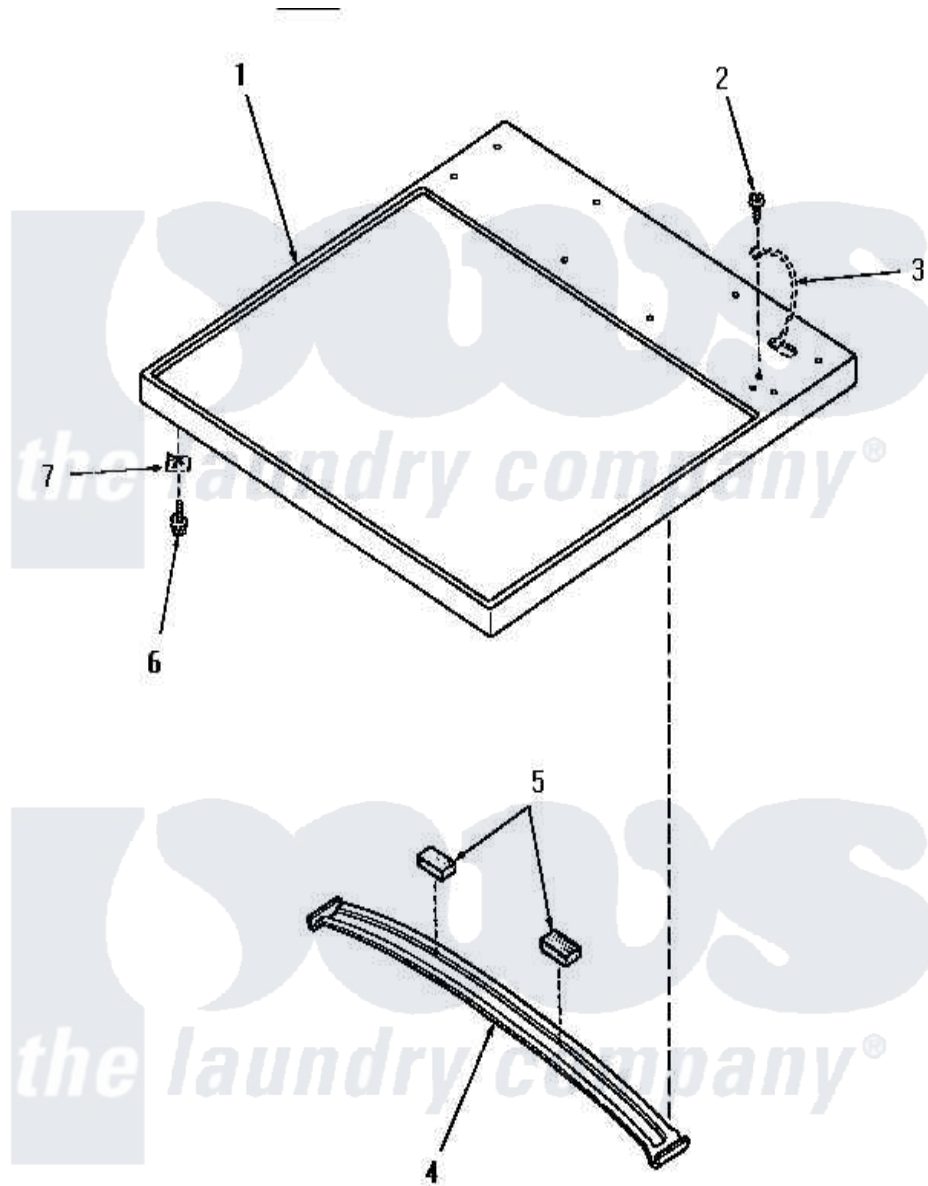

# Amana HE6003 01 - CABINET TOP

Amana [Residential Amana HE6003 Dryer Parts](#) Parts Diagram 01 - CABINET TOP  
 Click on the part number to view part

Item	Original Part Number	Replaced By	Status	Part Description
1	<a href="#">57066H</a>			Assembly, Top Panel-Domesti
"	57066W		Not Available	ASSY, TOP PANEL-DOMESTIxREPLACE
"	57066L		Not Available	ASSY, TOP PANEL-DOMESTI
"	57066K		Not Available	CABINET TOP, COFFEE
"	57066A		Not Available	CABONET TOP, AVOCADO
2	51784		Not Available	SCREW, 10B-16 X 1/2 HEX
3	Y00000000		Not Available	SEE NOTE GROUND WIRE, GREEN
4	56213		Not Available	TOP BRACE
5	56968		Not Available	PAD, FELT-ADHESIVE BACK
6	<a href="#">23008</a>			Screw, 10-24 X 3/4 Sems
7	20249	<a href="#">36020</a>		Nut-10-24