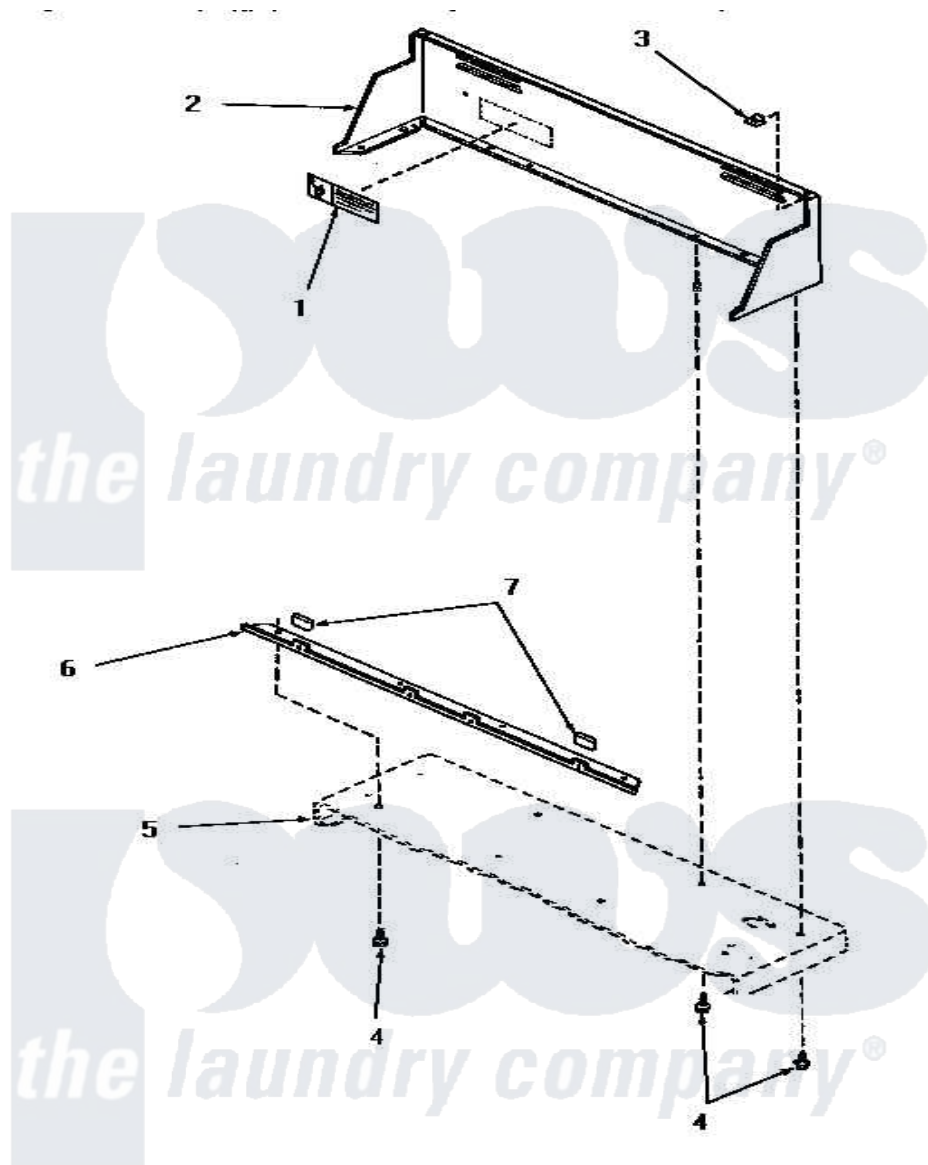

Amana HE6003 03 - CONTROL HOOD

CONTROL HOOD

Amana [Residential Amana HE6003 Dryer Parts](#) Parts Diagram 03 - CONTROL HOOD
 Click on the part number to view part

Item	Original Part Number	Replaced By	Status	Part Description
1	24903		Not Available	STICKER,DISCONNECT POW
2	56014W		Not Available	CONTROL HOOD, WHITE
"	56014L		Not Available	CONTROL HOOD, ALMOND
"	56014K		Not Available	CONTROL HOOD, COFFEE
"	56014H		Not Available	CONTROL HOOD, HARVEST GOLD
"	56014A		Not Available	CONTROL HOOD, AVOCADO
3	24522			Nut, Speed-8ab-18 C1995
4	55985	W10116760		Screw
5	Y00000000		Not Available	SEE NOTE CABINET TOP
6	56070		Not Available	ANGLE,MOUNTING-CONTROL
7	24859		Not Available	SLEEVE,SUPPORT ANGLE