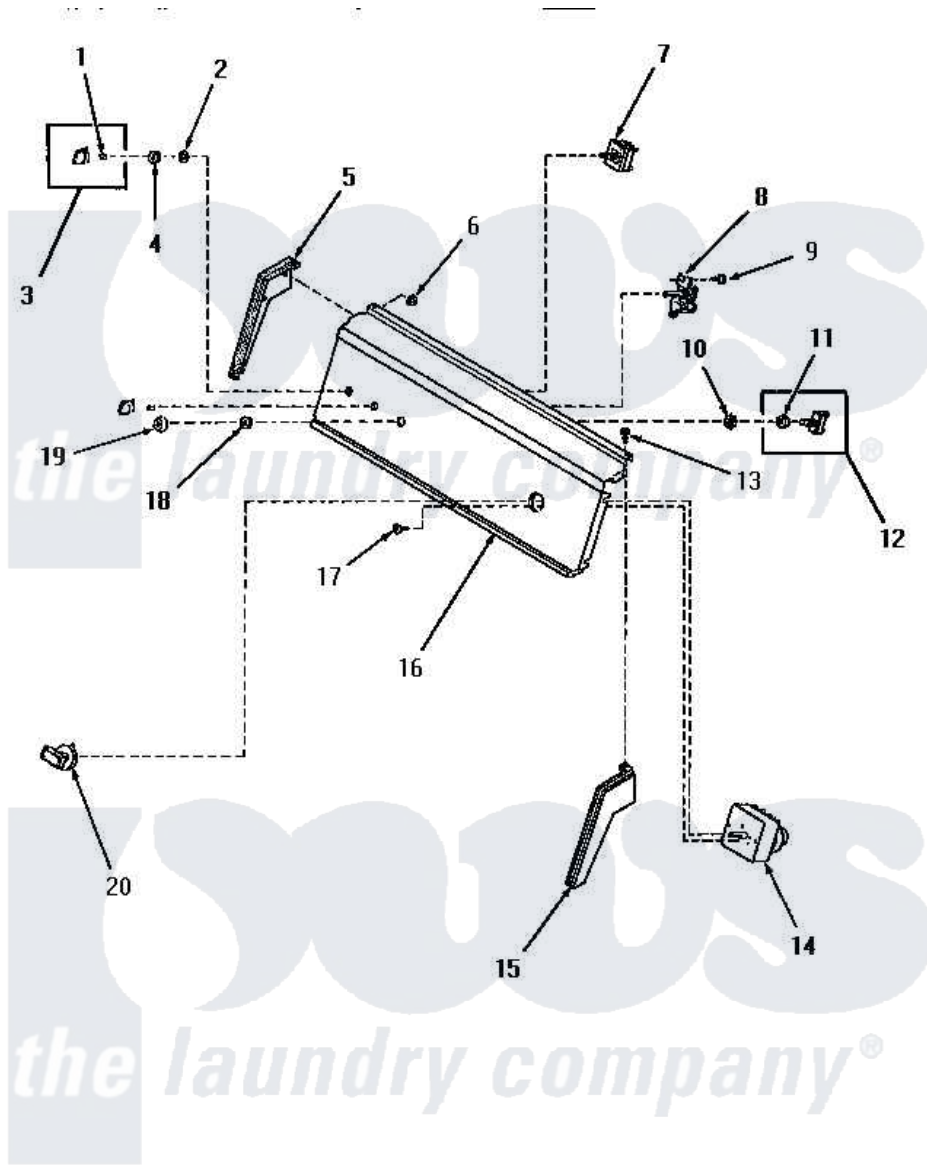

Amana HE6003 04 - CONTROL PANEL & CONTROLS

CONTROL PANEL AND CONTROLS

Amana [Residential Amana HE6003 Dryer Parts](#) Parts Diagram 04 - CONTROL PANEL & CONTROLS
 Click on the part number to view part

Item	Original Part Number	Replaced By	Status	Part Description
1	10519		Not Available	RETAINER
2	91176			Lockwasher, 3/8 Intshkp
3	28124		Not Available	ASSY,KNOB-SWITCH
4	24205			Nut, Knurled 3/8-24
5	25124		Not Available	CONTROL HOOD END, LEFT
6	25126	5303284616		Clip
7	52624	58813P		Switch W/Instructions
"	58813	58813P		Switch W/Instructions
8	53516		Not Available	BUZZER
9	55985	W10116760		Screw
10	25820		Not Available	LOCKWASHER,1/2 INT SHK
11	52947			Nut, Hex 15/32-32
12	57349	55882P		Assembly- Switch
13	25232		Not Available	SCREW,8AB-18X7/8 OVAL
14	56260		Not Available	TIMER
15	25123		Not Available	CONTROL HOOD END, RIGHT

16	57344	Not Available	ASSY,CONTROL PANEL
17	70212		Screw, 8-32 X 5/32 RD H
18	Y24206	Not Available	NUT,KNURLED
19	57327	Not Available	COLLAR,SWITCH
20	57326	Not Available	ASSY,KNOB-TIMER- WOODGR