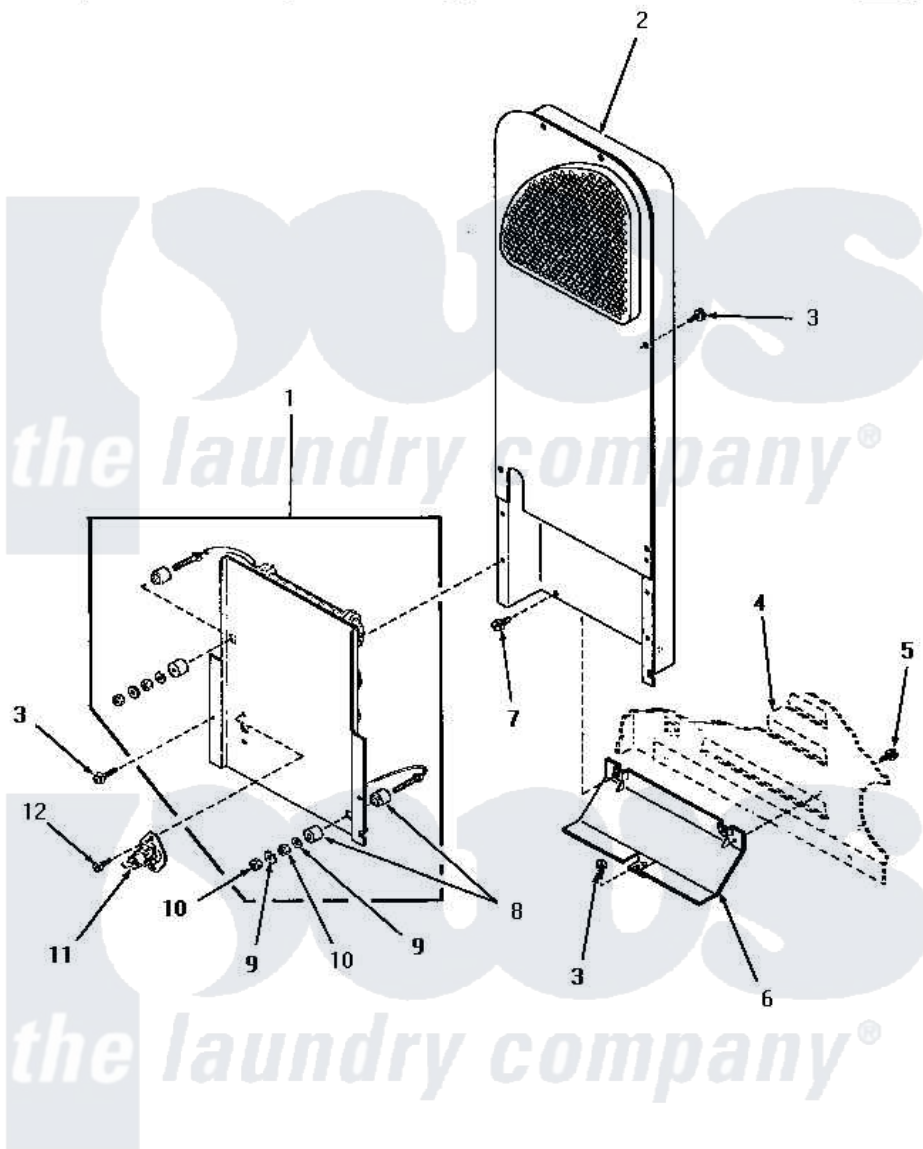

# Amana HE6003 07 - HEATER BOX

## HEATER BOX (Electric Models)

Amana [Residential Amana HE6003 Dryer Parts](#) Parts Diagram 07 - HEATER BOX  
 Click on the part number to view part

Item	Original Part Number	Replaced By	Status	Part Description
1	56179	<a href="#">61927</a>		Heater Assembly
"	Y56176	<a href="#">61928</a>		Heater Assembly 208V
"	56047	<a href="#">61927</a>		Heater Assembly
2	56029	<a href="#">503605</a>		Assembly, Heater Duct
3	56264	<a href="#">27001200</a>		Screw
4	Y00000000		Not Available	SEE NOTE CABINET
5	25723	<a href="#">27001200</a>		Screw
6	58048		Not Available	HEAT SHIELD
7	51780	<a href="#">3390631</a>		Screw, 10-16 X 3/8
8	<a href="#">57408</a>			Insulator
9	56552		Not Available	LOCKWASHER
10	56563		Not Available	HEX NUT No.10-32 NICKEL
11	<a href="#">56082</a>			Thermostat, Limit
12	23222	<a href="#">3177991</a>		Screw