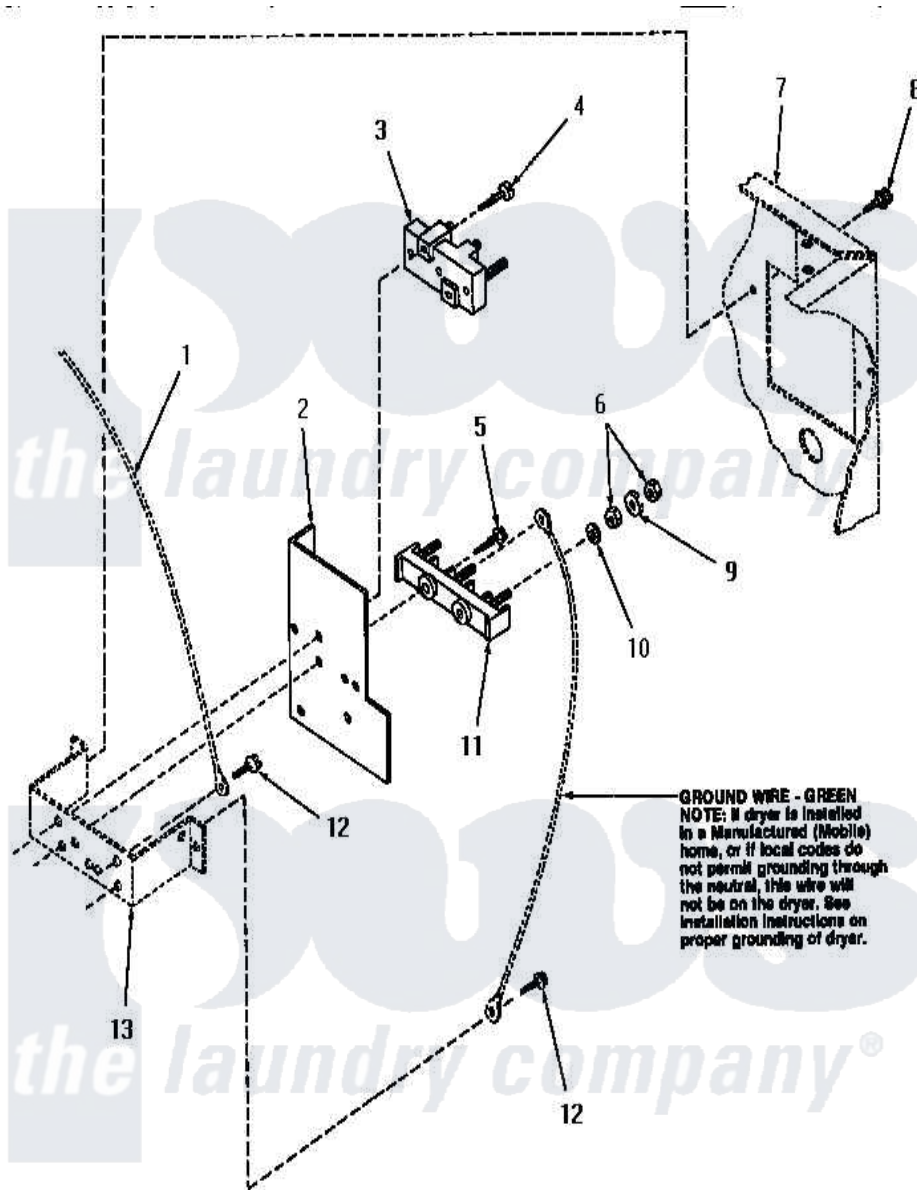

Amana HE6003 12 - TERMINAL BLOCK

Amana [Residential Amana HE6003 Dryer Parts](#) Parts Diagram 12 - TERMINAL BLOCK
 Click on the part number to view part

Item	Original Part Number	Replaced By	Status	Part Description
1	Y00000000		Not Available	SEE NOTE GROUND WIRE, GREEN
2	56087			Shield, Terminal Block
3	50854	33001244		Block, Terminal
4	Q6535		Not Available	SCREW, 10B-16 X 3/4 ROU
5	56131		Not Available	SCREW, 10BT X 1 TAPPING
6	Q6163		Not Available	NUT
7	Y00000000		Not Available	SEE NOTE CABINET
8	25723	27001200		Screw
9	51474		Not Available	WASHER, 13/64IDX1/2ODX.
10	56552		Not Available	LOCKWASHER
11	58555		Not Available	TERMINAL BLOCK
12	51784		Not Available	SCREW, 10B-16 X 1/2 HEX
13	Y00000000		Not Available	SEE NOTE TERMINAL BLOCK BRACKET