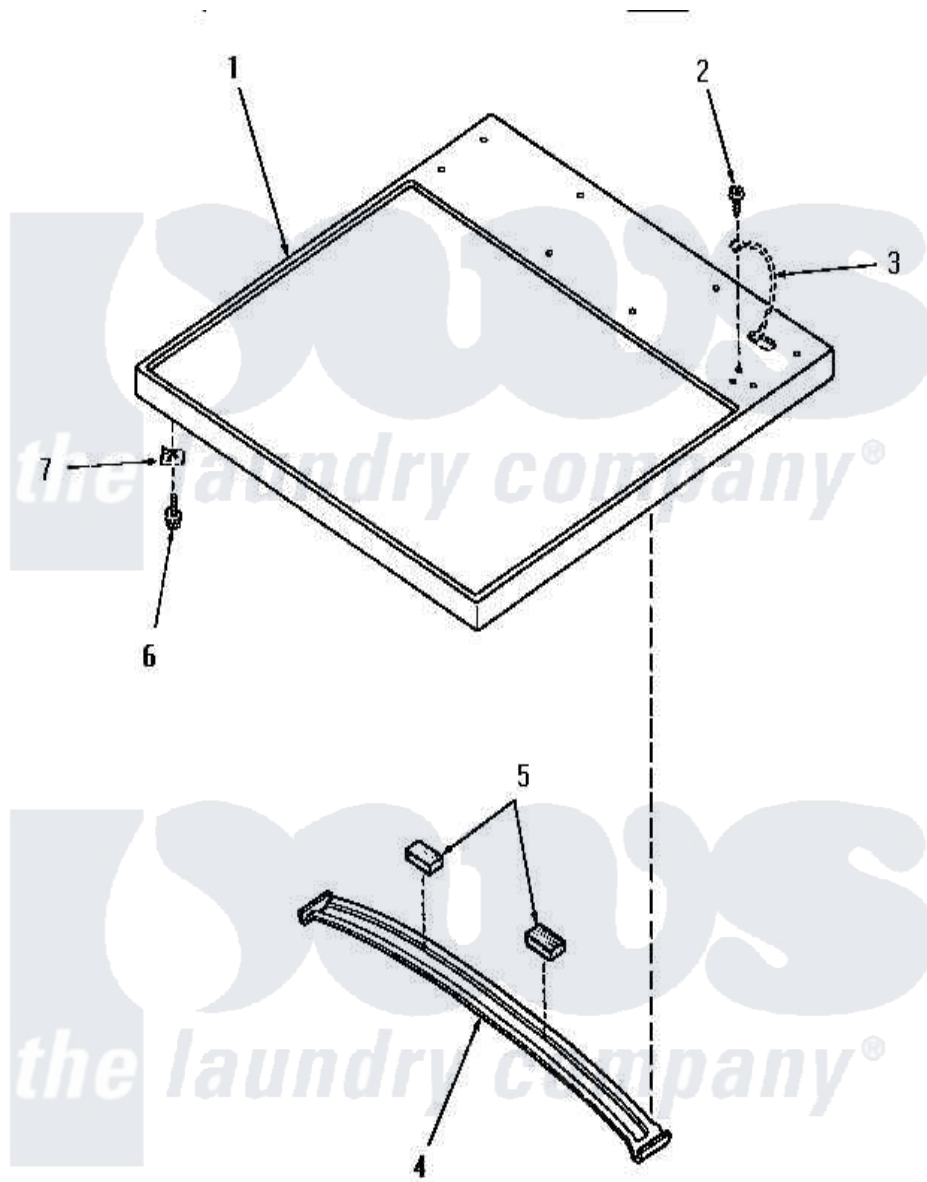

# Amana HE6350 01 - CABINET TOP

Amana Residential Amana HE6350 Washer Parts Parts Diagram 01 - CABINET TOP  
 Click on the part number to view part

Item	Original Part Number	Replaced By	Status	Part Description
1	56097W		Not Available	CABINET TOP, WHITE
"	56097L		Not Available	CABINET TOP, ALMOND
"	56097K		Not Available	CABINET TOP, COFFEE
"	56097A		Not Available	CABINET TOP, AVOCADO
"	56097H		Not Available	CABINET TOP, HARVEST GOLD
2	51784		Not Available	SCREW, 10B-16 X 1/2 HEX
3	Y00000000		Not Available	SEE NOTE GROUND WIRE, GREEN
4	56213		Not Available	TOP BRACE
5	56968		Not Available	PAD, FELT-ADHESIVE BACK
6	<a href="#">23008</a>			Screw, 10-24 X 3/4 Sems
7	20249	<a href="#">36020</a>		Nut-10-24