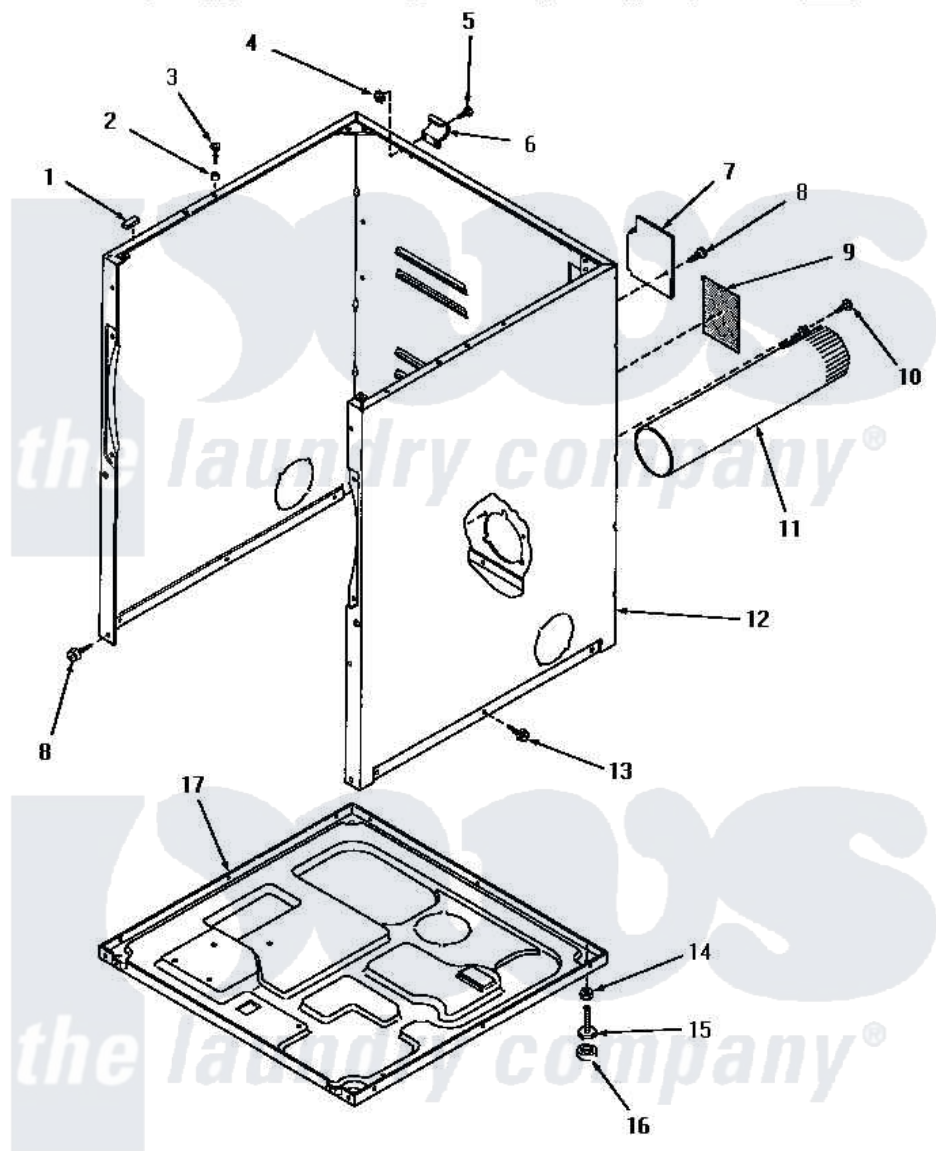

Amana HE6350 02 - CABINET, EXHAUST DUCT & BASE

CABINET, EXHAUST DUCT AND BASE

Amana [Residential Amana HE6350 Washer Parts](#) Parts Diagram 02 - CABINET, EXHAUST DUCT & BASE
 Click on the part number to view part

Item	Original Part Number	Replaced By	Status	Part Description
1	Y56128			Pad, Bumper
2	56079	505187		Locator, Panel
3	56086	Y014874		Screw, Idler Arm And Sleeve
4	23951	M0282009		Nut
5	25723	27001200		Screw
"	Y90576		Not Available	HEX HEAD SCREW
6	56043		Not Available	HINGE, TOP
7	56044	60821		Access Cover
8	25723	27001200		Screw
9	Y0056941		Not Available	AIR DIFFUSER
10	25724		Not Available	HEX HEAD SCREW
11	56118		Not Available	ASSY, EXHAUST DUCT
12	57070A		Not Available	CABINET, AVOCADO
"	57070H		Not Available	ASSY, DRYER CABINET
"	57070K		Not Available	CABINET, COFFEE
"	57070L		Not Available	CABINET, ALMOND

"	57070W		Not Available	CABINET, WHITE
13	51784		Not Available	SCREW, 10B-16 X 1/2 HEX
14	20274	62739		Nut, Lock
15	Y52696	Y305086		Adjustable Leg And Nut
16	70282	Y314137		Foot, Rubber
17	56074			Base