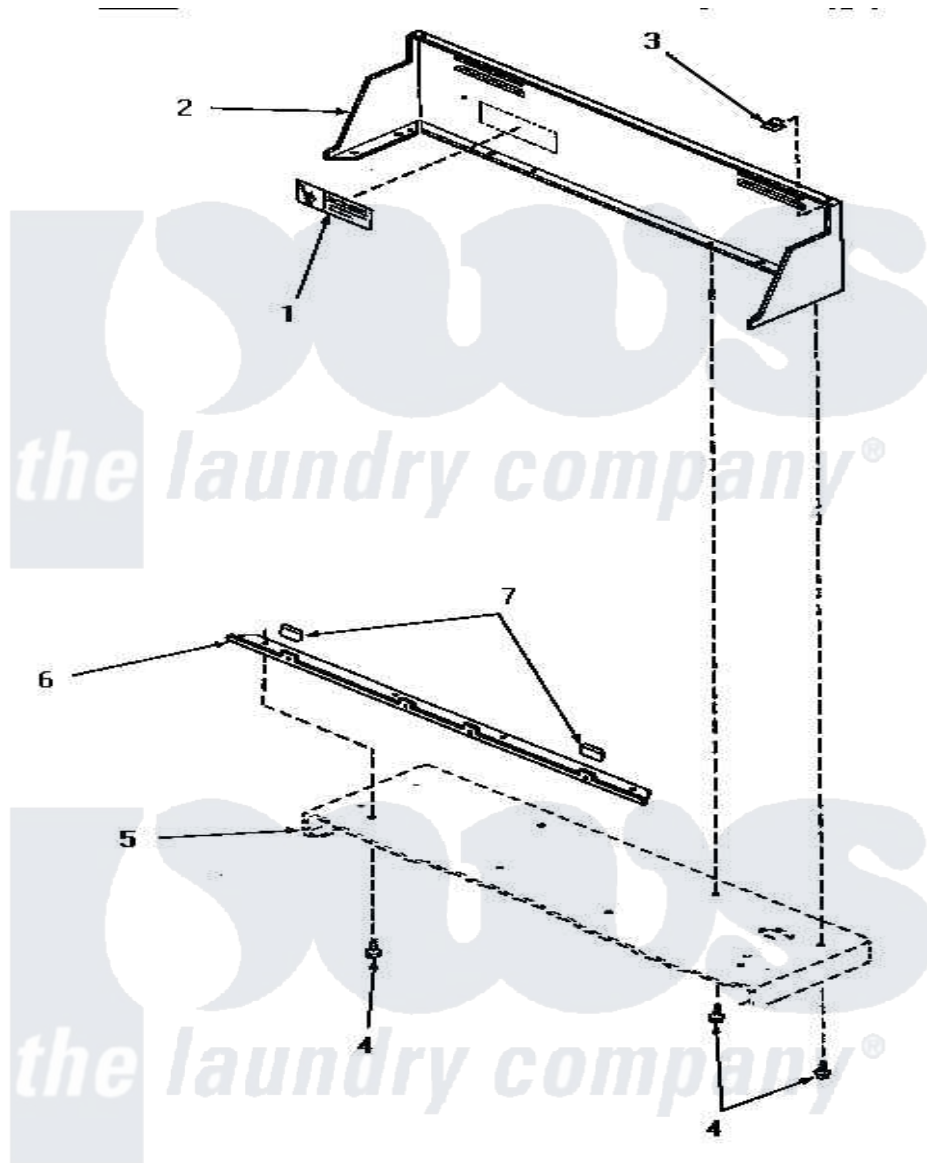

# Amana HE6350 03 - CONTROL HOOD

## CONTROL HOOD

Amana [Residential Amana HE6350 Washer Parts](#) Parts Diagram 03 - CONTROL HOOD

[Click on the part number to view part](#)

Item	Original Part Number	Replaced By	Status	Part Description
1	24903		Not Available	STICKER,DISCONNECT POW
2	56014W		Not Available	CONTROL HOOD, WHITE
"	56014L		Not Available	CONTROL HOOD, ALMOND
"	56014K		Not Available	CONTROL HOOD, COFFEE
"	56014H		Not Available	CONTROL HOOD, HARVEST GOLD
"	56014A		Not Available	CONTROL HOOD, AVOCADO
3	<a href="#">24522</a>			Nut, Speed-8ab-18 C1995
4	55985	<a href="#">W10116760</a>		Screw
5	Y00000000		Not Available	SEE NOTE CABINET TOP
6	56070		Not Available	ANGLE,MOUNTING-CONTROL
7	24859		Not Available	SLEEVE,SUPPORT ANGLE