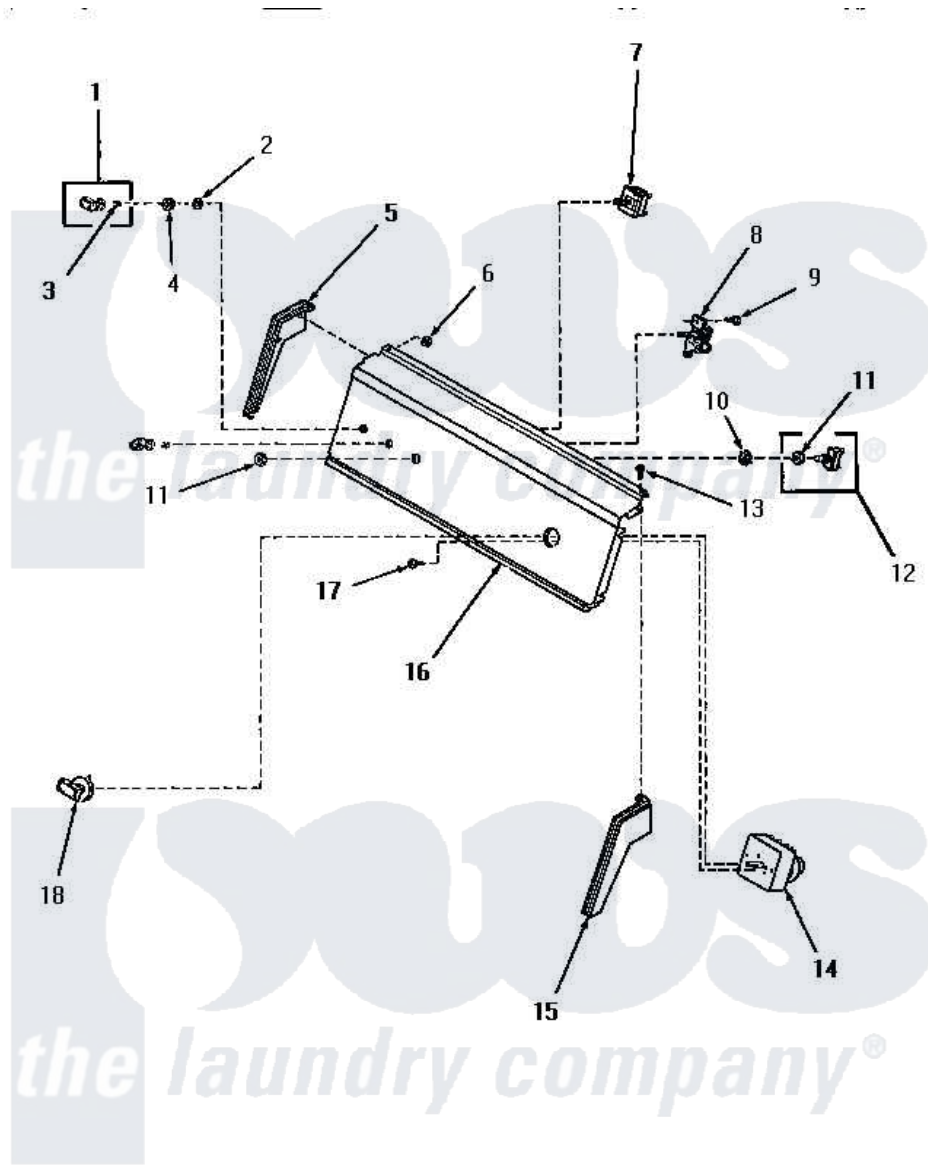

Amana HE6350 04 - CONTROL PANEL & CONTROLS

CONTROL PANEL AND CONTROLS

Amana [Residential Amana HE6350 Washer Parts](#) Parts Diagram 04 - CONTROL PANEL & CONTROLS
 Click on the part number to view part

Item	Original Part Number	Replaced By	Status	Part Description
1	27379		Not Available	ASSY,KNOB-SWITCH
2	91176			Lockwasher, 3/8 Intshkp
3	10519		Not Available	RETAINER
4	24205			Nut, Knurled 3/8-24
5	25124		Not Available	CONTROL HOOD END, LEFT
6	25126	5303284616		Clip
7	52624	58813P		Switch W/Instructions
9	55985	W10116760		Screw
10	25820		Not Available	LOCKWASHER, 1/2 INT SHK
11	52947			Nut, Hex 15/32-32
12	55882	55882P		Assembly- Switch
13	25232		Not Available	SCREW,8AB-18X7/8 OVAL
14	52594		Not Available	TIMER
15	25123		Not Available	CONTROL HOOD END, RIGHT
16	Y0056513		Not Available	SCREW
17	70212			Screw, 8-32 X 5/32 RD H