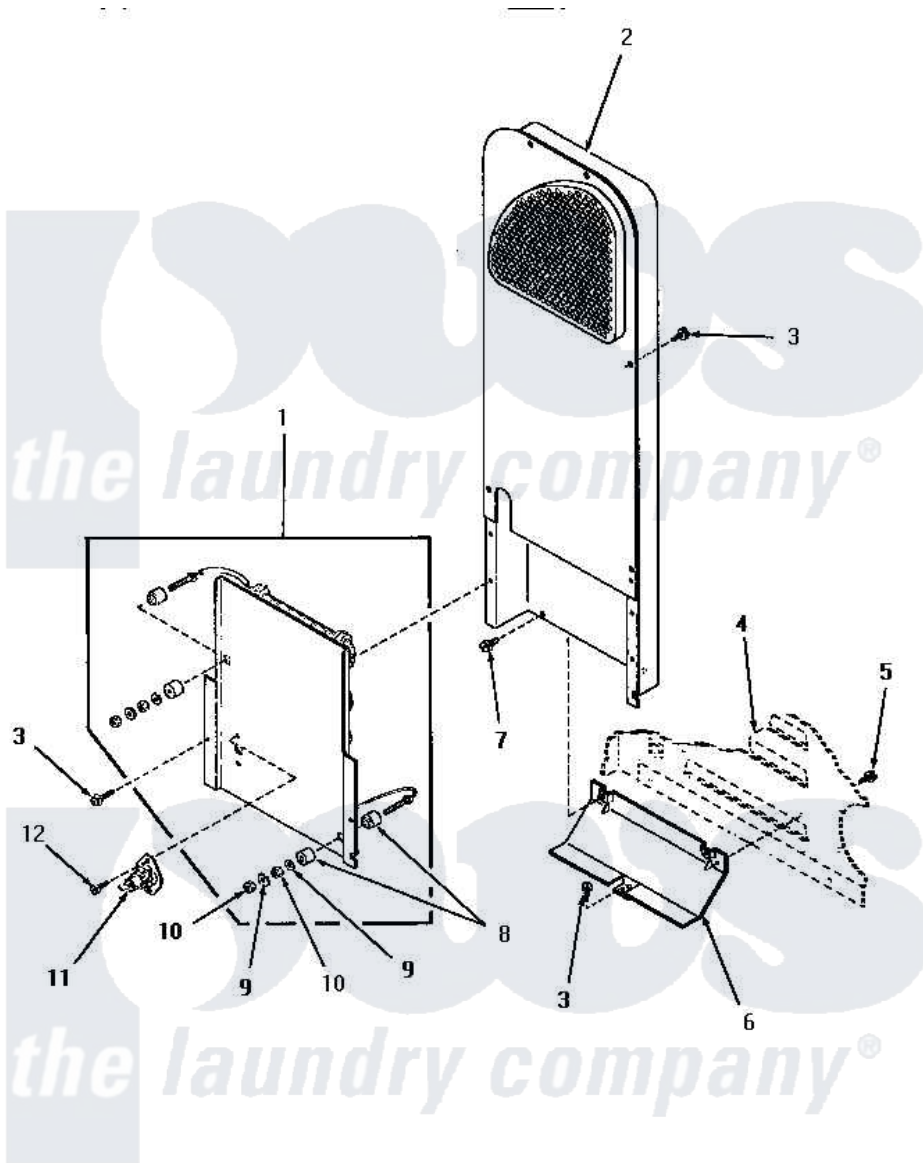

Amana HE6350 07 - HEATER BOX

HEATER BOX (Electric Models)

Amana [Residential Amana HE6350 Washer Parts](#) Parts Diagram 07 - HEATER BOX

[Click on the part number to view part](#)

| Item | Original Part Number | Replaced By | Status | Part Description |
|------|-----------------------|--------------------------|---------------|-------------------------|
| 1 | 56179 | 61927 | | Heater Assembly |
| " | Y56176 | 61928 | | Heater Assembly 208V |
| " | 56047 | 61927 | | Heater Assembly |
| 2 | 56029 | 503605 | | Assembly, Heater Duct |
| 3 | 56264 | 27001200 | | Screw |
| 4 | Y00000000 | | Not Available | SEE NOTE CABINET |
| 5 | 25723 | 27001200 | | Screw |
| 6 | 58048 | | Not Available | HEAT SHIELD |
| 7 | 51780 | 3390631 | | Screw, 10-16 X 3/8 |
| 8 | 57408 | | | Insulator |
| 9 | 56552 | | Not Available | LOCKWASHER |
| 10 | 56563 | | Not Available | HEX NUT No.10-32 NICKEL |
| 11 | 56082 | | | Thermostat, Limit |
| 12 | 23222 | 3177991 | | Screw |