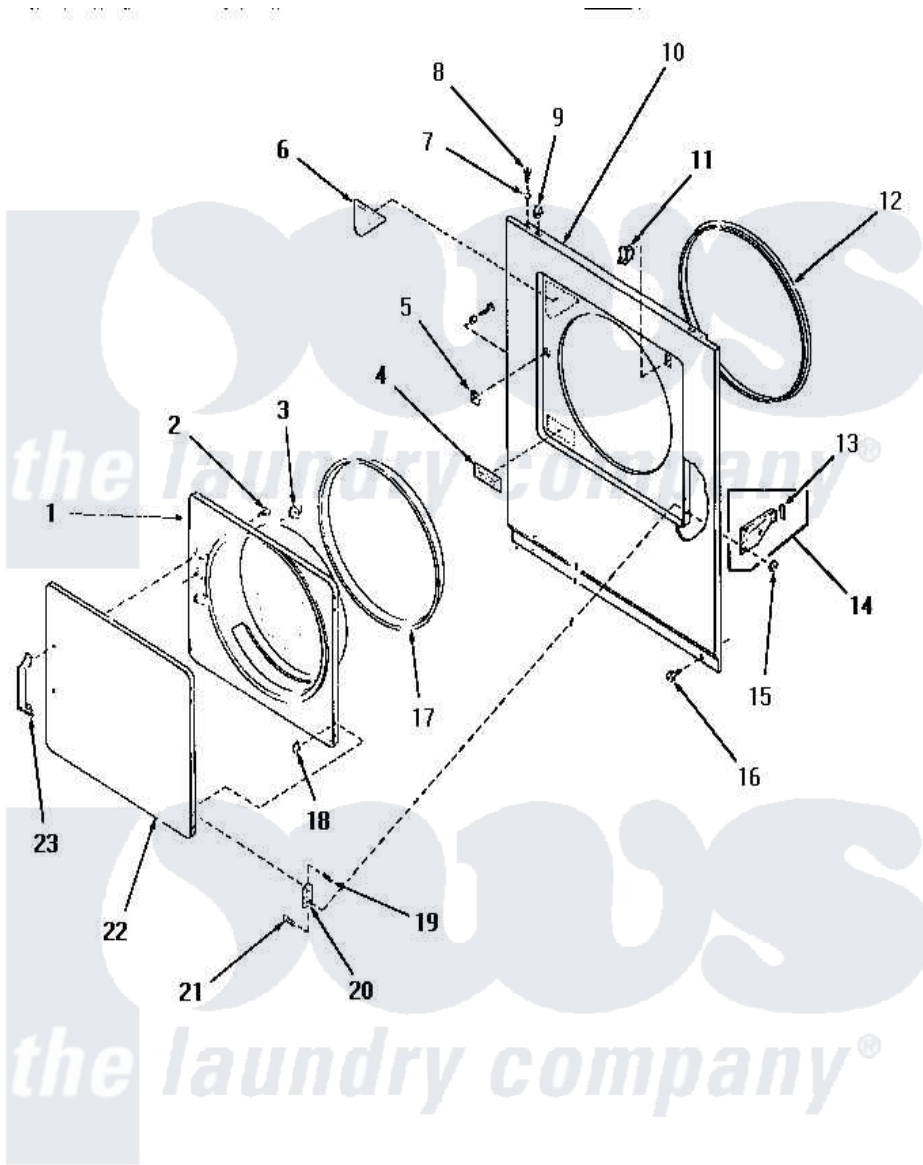

Amana HE6350 08 - LOADING DOOR, FRONT PANEL & SEALS

LOADING DOOR, FRONT PANEL AND SEALS

Amana [Residential Amana HE6350 Washer Parts](#) Parts Diagram 08 - LOADING DOOR, FRONT PANEL & SEALS
 Click on the part number to view part

Item	Original Part Number	Replaced By	Status	Part Description
1	56018	62152P		Liner
2	52150	489464		Screw
3	54661	LA-1003		Door Catch Kit
4	57286		Not Available	LABEL, DRYER DOOR
5	54660	LA-1003		Door Catch Kit
6	55398		Not Available	LABEL, DRYER DOOR xREPLACE
7	56079	505187		Locator, Panel
8	56086	Y014874		Screw, Idler Arm And Sleeve
9	56080	22001650		Fastener, Spring
10	56051W		Not Available	FRONT PANEL, WHITE
"	56051A		Not Available	FRONT PANEL, AVOCADO
"	56051L		Not Available	FRONT PANEL, ALMOND
"	56051K		Not Available	FRONT PANEL, COFFEE
"	56051H		Not Available	FRONT PANEL, HARVEST GOLD
11	56052	W10169313		Switch-Dor

12	56091	Y61380		Seal, Front Panel
13	Y56128			Pad, Bumper
14	0056129		Not Available	MANIFOLD PNL
15	51236	488130		Nut
16	58637	27001200		Screw
17	56163	61379P		Door Seal
18	23407			Nut, Speed-8A Tinn C15
19	52864	500226		Screw, 8b-16 x 5/8 Tap
20	56045			Hinge
21	22649			Screw, 8-32 X 13/32 FI
22	56021L		Not Available	OUTER DOOR PANEL, ALMOND
"	56021W		Not Available	OUTER DOOR PANEL, WHITE
"	56021A		Not Available	OUTER DOOR PANEL, AVOCADO
"	56021H		Not Available	OUTER DOOR PANEL, HARVEST GOLD
"	56021K		Not Available	OUTER DOOR PANEL, COFFEE
23	54068	61925		Pull Door Commercial Black