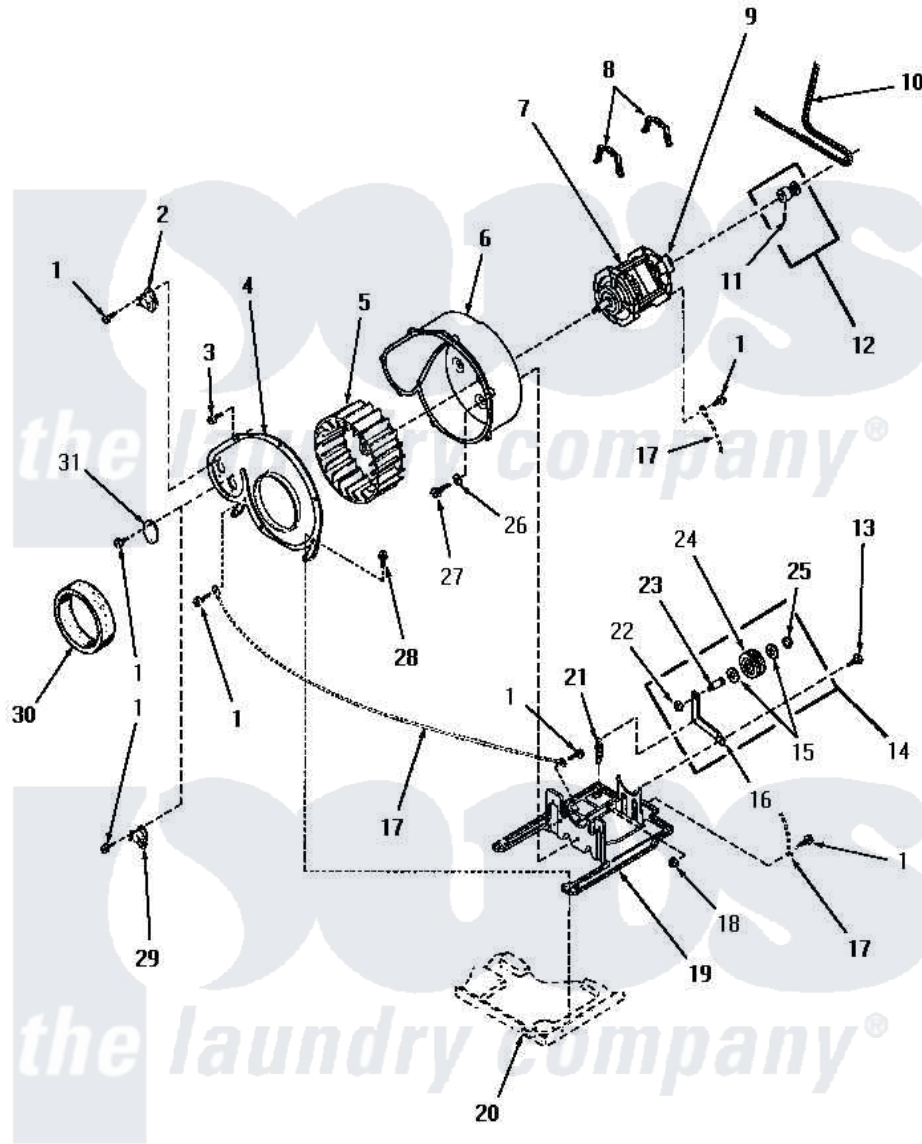

Amana HE6350 09 - MOTOR, EXHAUST FAN & BELT

MOTOR, EXHAUST FAN AND BELT

Amana [Residential Amana HE6350 Washer Parts](#) Parts Diagram 09 - MOTOR, EXHAUST FAN & BELT
 Click on the part number to view part

Item	Original Part Number	Replaced By	Status	Part Description
1	23222	3177991		Screw
2	56440	56410		Thermostat
3	23962	W10116760		Screw
4	56059		Not Available	EXHAUST FAN IMPELLER
5	56000	510139P		Assembly Blower Fan Package
6	56020			Housing, Blower
7	56075	915P3		Motor-Drive
"	Y58044	915P3		Motor-Drive
8	Y58047	660658		Clamp, Motor Mounting 343481 685441
9	53249		Not Available	SWITCH
"	53226		Not Available	SWITCH,MOTOR
10	56095	56095P		Belt Cylinder Package
11	52906		Not Available	SETSCREW
12	56133	56062P		Kit-Motor
13	56587		Not Available	SCREW, 1/4-20 HEX HD SH

"	52567		Bolt, Shoulder
14	Y56170	56170P	Assembly- Idle
15	52549		Washer, 501 ID X3/4 Odx
16	56057		Not Available LEVER, IDLER
17	Y00000000		Not Available SEE NOTE GROUND WIRE, GREEN
18	52566	27001225	Nut, Jam Mid Lock 1/4-20
19	Y58045	503613	Mount, Motor
20	Y00000000		Not Available SEE NOTE BASE
21	56076		Spring, Idler
22	56156	358160	Nut
23	56461		Shaft
24	Y54414		Assembly, Wheel And Bearing
25	23748		Ring, Retaining
26	20492	M0270504	Washer
27	56264	27001200	Screw
28	25723	27001200	Screw
29	56470		Not Available THERMOSTAT
30	56065		Not Available SEAL