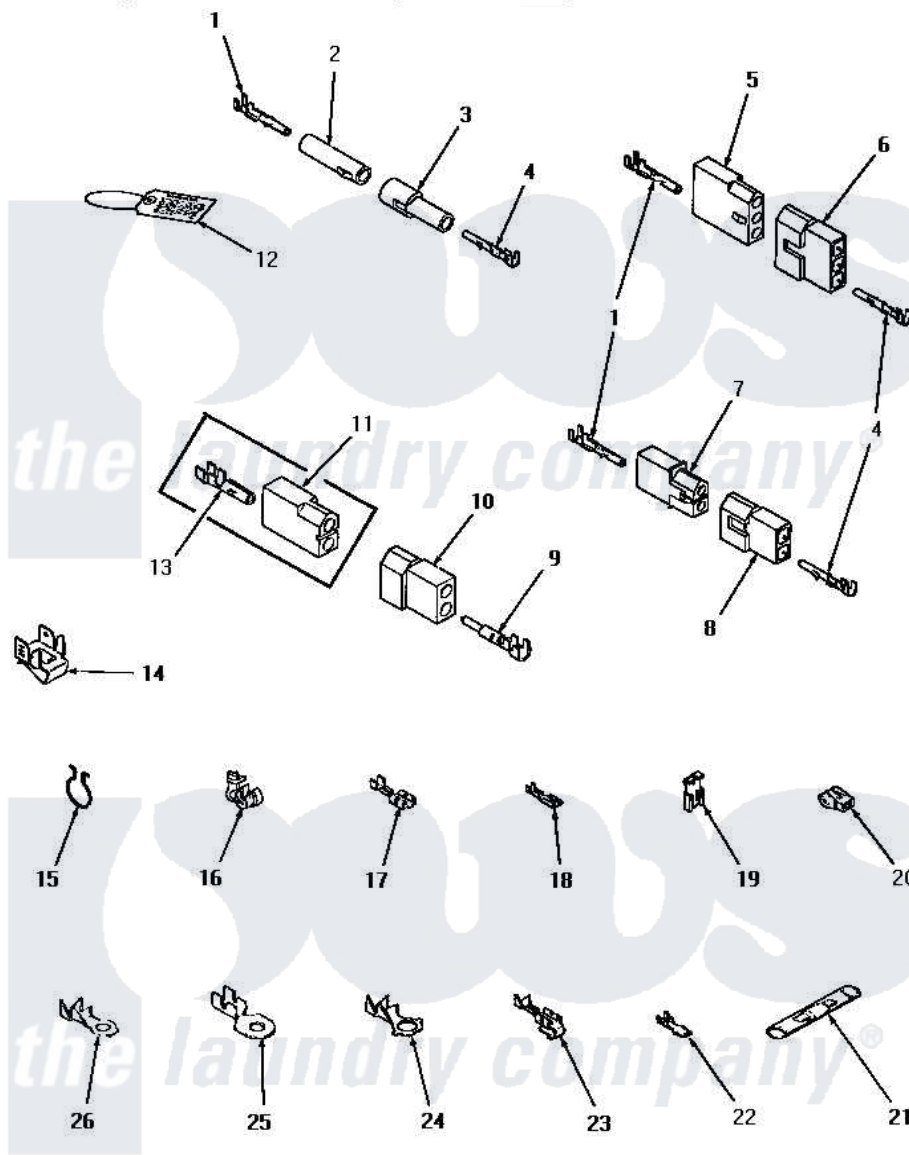

Amana HE6350 10 - POWER CORD & TERMINALS

POWER CORD AND TERMINALS

Amana [Residential Amana HE6350 Washer Parts](#) Parts Diagram 10 - POWER CORD & TERMINALS
 Click on the part number to view part

Item	Original Part Number	Replaced By	Status	Part Description
1	Y00117	5011-XX		093 Female Socket
2	26301			Receptacle, Molex
3	26302		Not Available	PLUG, 1 CIRCUIT
4	Y00116			Terminal, Pin-Male
5	23039	697780		Receptacle,
6	23040			Plug-3 Circuit
7	56451			Receptacle, 2 Circuit
8	56448			Terminal Block Plug
9	Y00127			Terminal, Pin-1/8 Male
10	56266			Plug
11	56265			Receptacle, 2 Circuit
12	25235	48301		Hose
13	00130			Terminal, Pin-1/8 Femal
14	Y00161	B5733302		Clip, Ground
15	51291			Clip, Wire
16	21903	211881		Grommet, Cord Part Not Used-Gas Models Only

17	Y00119	Not Available	SPADE TERMINAL(18 GAUGE) (1/4 INCH-(1) 18 GAUGE WIRE)
18	00112		Terminal, Spade-3/16 Fe
19	Y00120		Terminal, Flag-1/4 Fema
20	70210	Not Available	INSULATOR,BLUE
21	21091	Not Available	CONNECTOR TWO 1/4 INCH MALE
22	Y00139	Y00138	Male Tab Terminal 18 Gauge Wire)
23	Y00114		Spade Terminal
24	Y00113	Not Available	TERMINAL,RING-1/4 STUD
25	Y00111		Ring Terminal No.10 No.10 18 Gauge Wires Or
26	00110		No.10 18 Gauge Wire