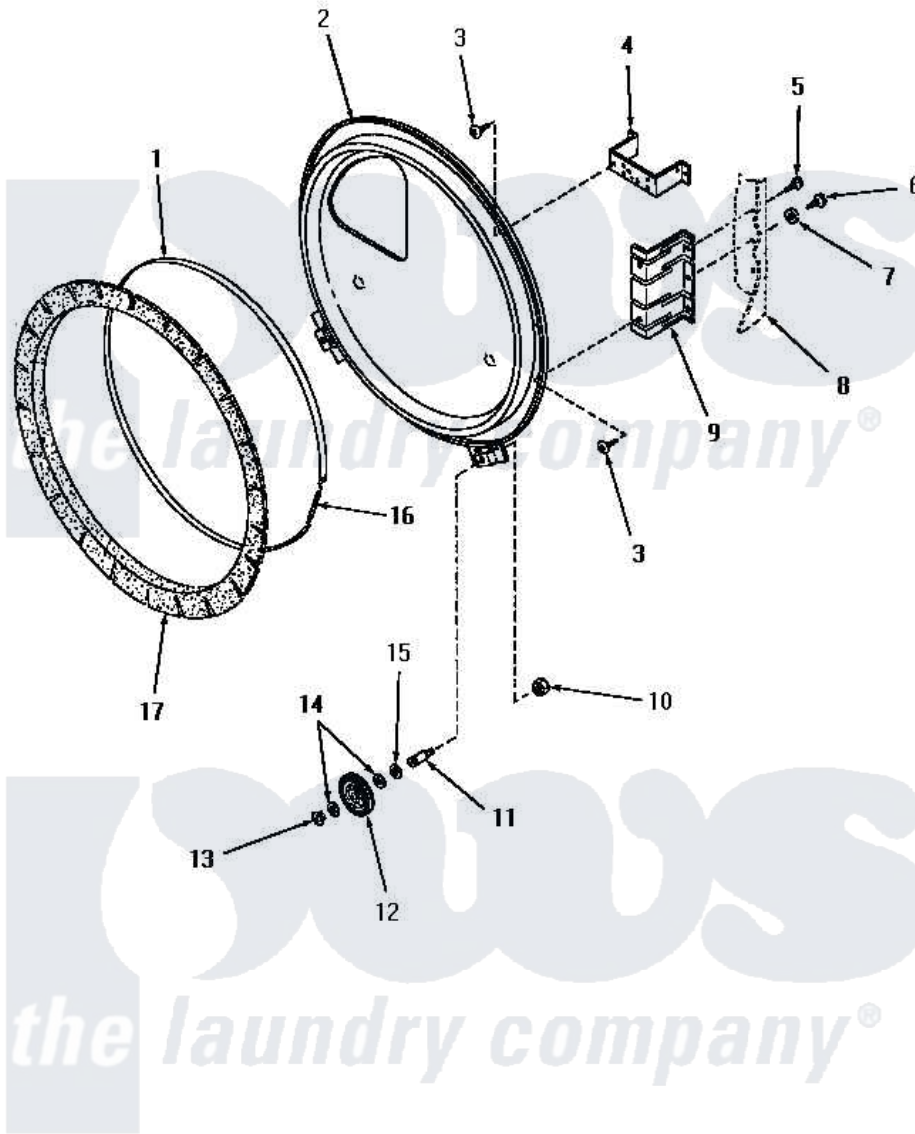

Amana HE6350 11 - REAR BLKHD, FELT SEAL & CYLINDER ROLLER

REAR BULKHEAD, FELT SEAL AND CYLINDER ROLLER

Amana [Residential Amana HE6350 Washer Parts](#) Parts Diagram 11 - REAR BLKHD, FELT SEAL & CYLINDER ROLLER

[Click on the part number to view part](#)

Item	Original Part Number	Replaced By	Status	Part Description
1	Y56090		Not Available	SEAL STRAP
2	56540		Not Available	ASSY,REAR BULKHEAD
3	56078	M400664		SCrew Tap Trs Cr Rec 1016AB
4	56048	60823P		Bracket, Terminal Block
5	25723	27001200		Screw
6	52909			Screw, 10B-16 X 1/2 HeX
7	51474		Not Available	WASHER,13/64IDX1/2ODX.
8	Y00000000		Not Available	SEE NOTE CABINET
9	56055		Not Available	BRACKET,BULKHEAD-REAR
10	56156	358160		Nut
11	56461			Shaft
12	56457	62649P		Roller- CY
13	23748			Ring, Retaining
14	52549			Washer, 501 ID X3/4 Odx
15	23886		Not Available	WASHER,.578IDX1.25ODX1