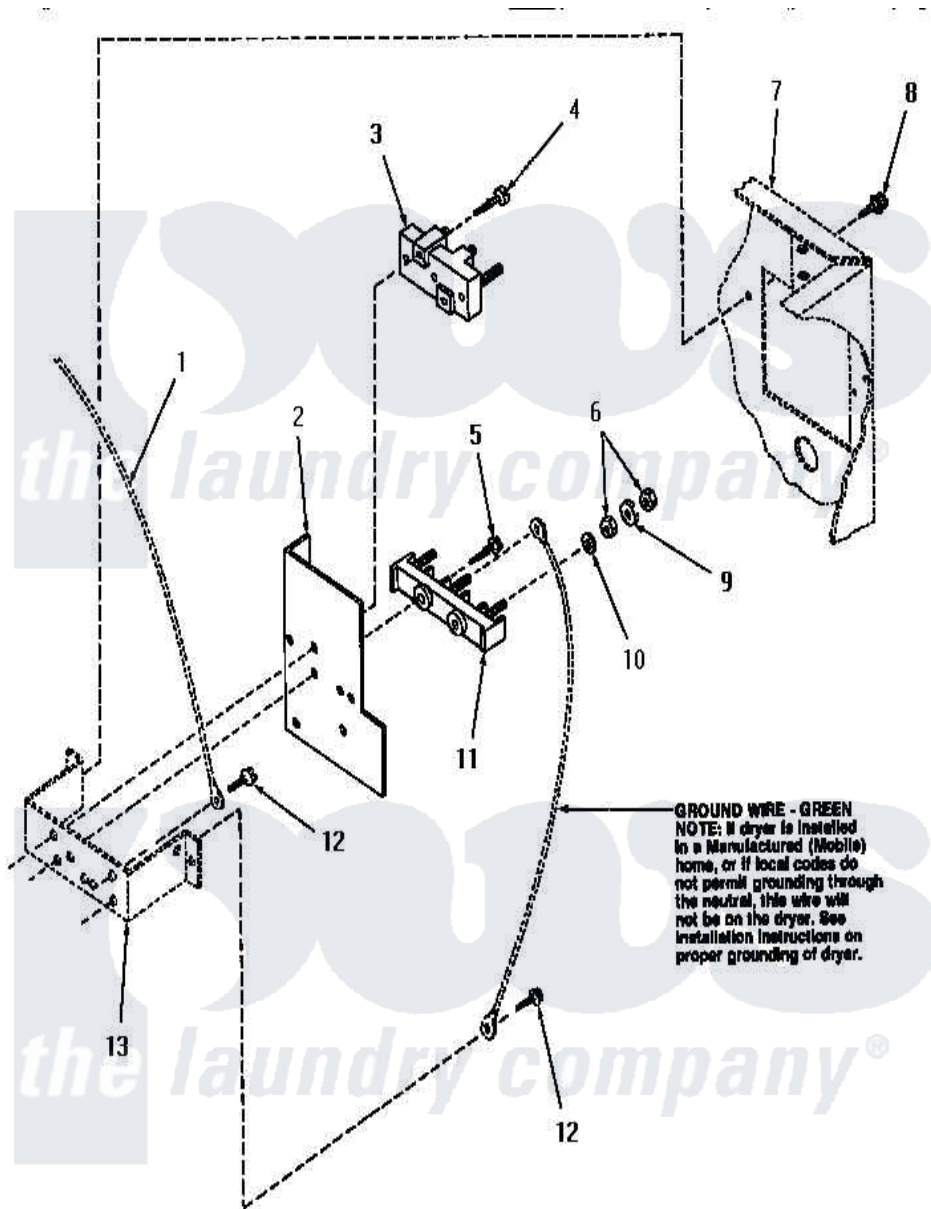

Amana HE6350 12 - TERMINAL BLOCK

Amana Residential Amana HE6350 Washer Parts Parts Diagram 12 - TERMINAL BLOCK
 Click on the part number to view part

Item	Original Part Number	Replaced By	Status	Part Description
1	Y00000000		Not Available	SEE NOTE GROUND WIRE, GREEN
2	56087			Shield, Terminal Block
3	50854	33001244		Block, Terminal
4	Q6535		Not Available	SCREW, 10B-16 X 3/4 ROU
5	56131		Not Available	SCREW, 10BT X 1 TAPPING
6	Q6163		Not Available	NUT
7	Y00000000		Not Available	SEE NOTE CABINET
8	25723	27001200		Screw
9	51474		Not Available	WASHER, 13/64IDX1/2ODX.
10	56552		Not Available	LOCKWASHER
11	58555		Not Available	TERMINAL BLOCK
12	51784		Not Available	SCREW, 10B-16 X 1/2 HEX
13	Y00000000		Not Available	SEE NOTE TERMINAL BLOCK BRACKET