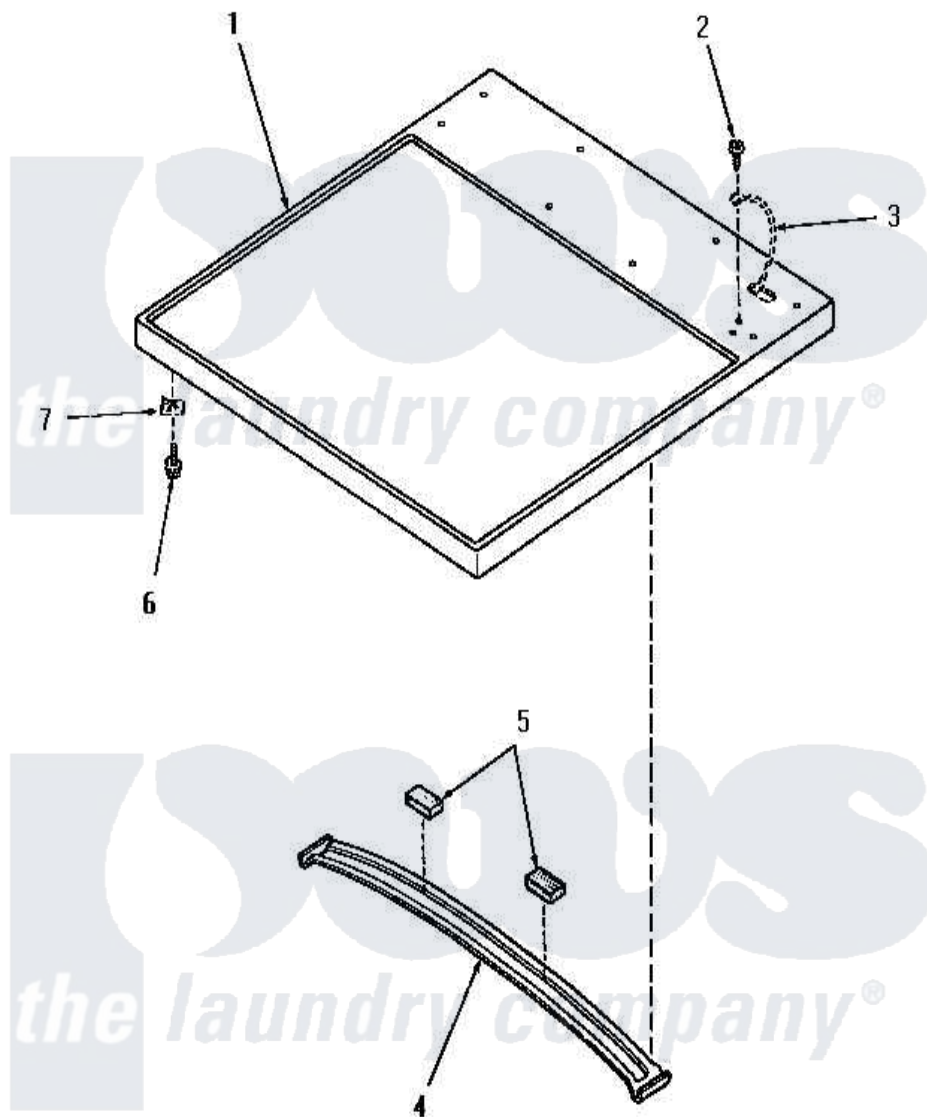

Amana HE6370 01 - CABINET TOP

Amana [Residential Amana HE6370 Dryer Parts](#) Parts Diagram 01 - CABINET TOP
 Click on the part number to view part

| Item | Original Part Number | Replaced By | Status | Part Description |
|------|------------------------|-----------------------|---------------|---------------------------------|
| 1 | 57066H | | | Assembly, Top Panel-Domesti |
| " | 57066W | | Not Available | ASSY, TOP PANEL-DOMESTIxREPLACE |
| " | 57066L | | Not Available | ASSY, TOP PANEL-DOMESTI |
| " | 57066K | | Not Available | CABINET TOP, COFFEE |
| " | 57066A | | Not Available | CABONET TOP, AVOCADO |
| 2 | 51784 | | Not Available | SCREW, 10B-16 X 1/2 HEX |
| 3 | Y00000000 | | Not Available | SEE NOTE GROUND WIRE, GREEN |
| 4 | 56213 | | Not Available | TOP BRACE |
| 5 | 56968 | | Not Available | PAD, FELT-ADHESIVE BACK |
| 6 | 23008 | | | Screw, 10-24 X 3/4 Sems |
| 7 | 20249 | 36020 | | Nut-10-24 |