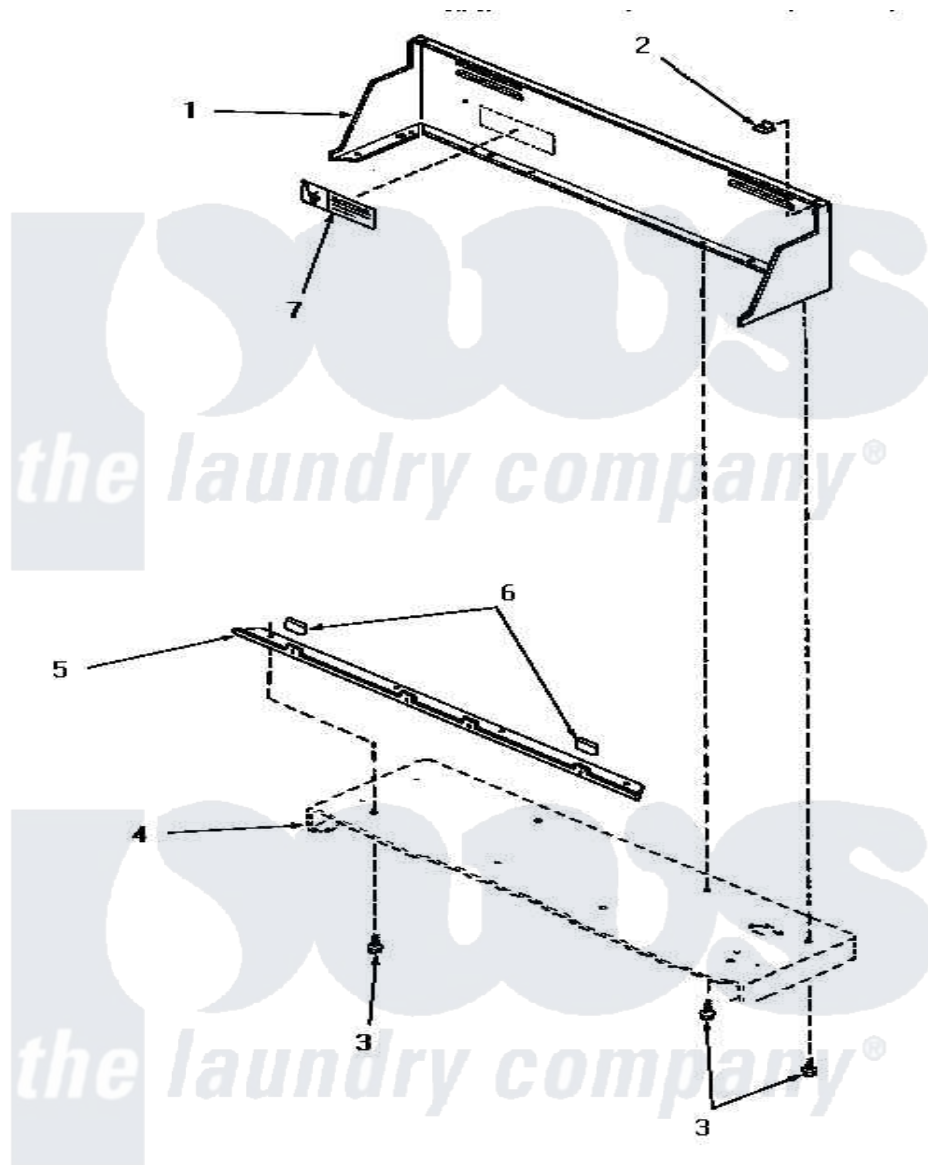

# Amana HE6370 03 - CONTROL HOOD

## CONTROL HOOD

Amana [Residential Amana HE6370 Dryer Parts](#) Parts Diagram 03 - CONTROL HOOD

[Click on the part number to view part](#)

Item	Original Part Number	Replaced By	Status	Part Description
1	56014W		Not Available	CONTROL HOOD, WHITE
"	56014L		Not Available	CONTROL HOOD, ALMOND
"	56014K		Not Available	CONTROL HOOD, COFFEE
"	56014H		Not Available	CONTROL HOOD, HARVEST GOLD
"	56014A		Not Available	CONTROL HOOD, AVOCADO
2	<a href="#">24522</a>			Nut, Speed-8ab-18 C1995
3	55985	<a href="#">W10116760</a>		Screw
4	Y00000000		Not Available	SEE NOTE CABINET TOP
5	56070		Not Available	ANGLE,MOUNTING-CONTROL
6	24859		Not Available	SLEEVE,SUPPORT ANGLE
7	24903		Not Available	STICKER,DISCONNECT POW