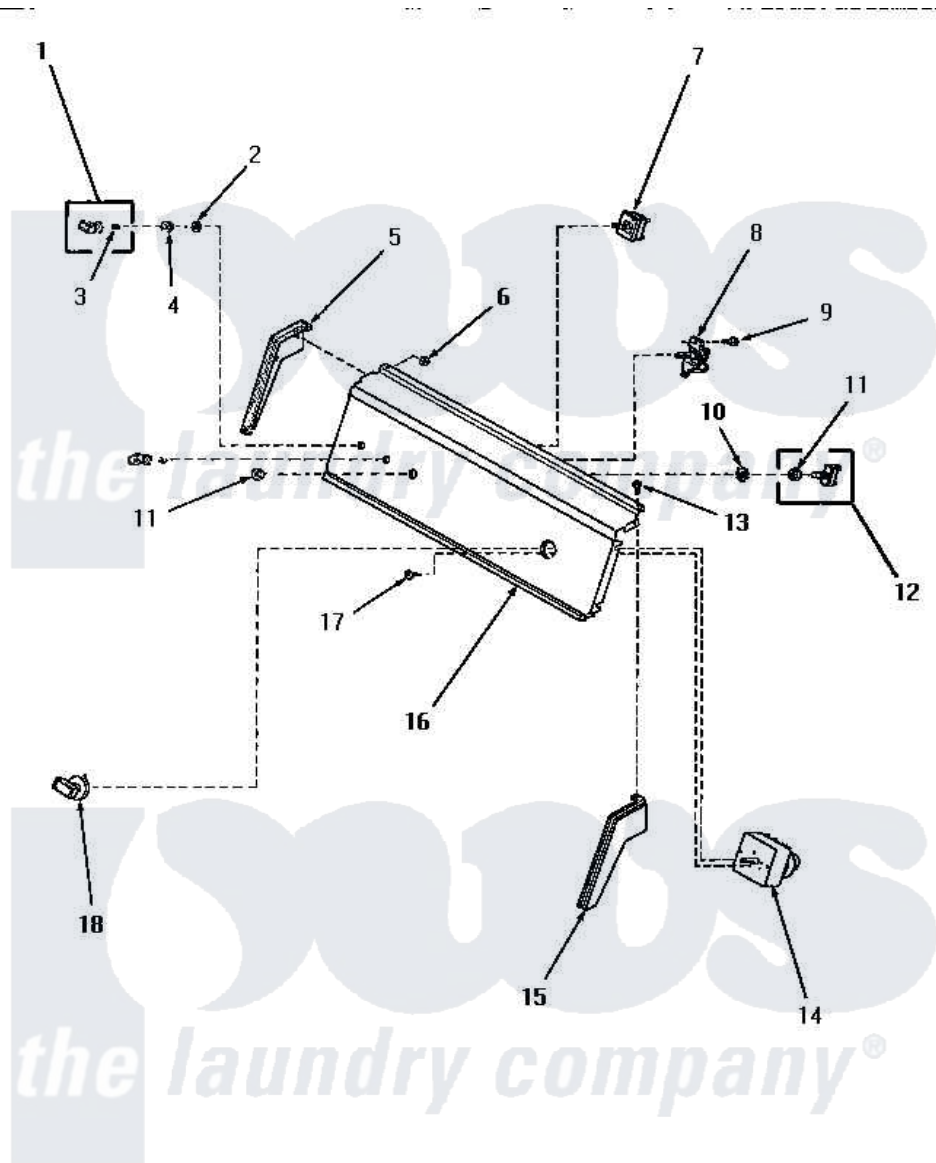

Amana HE6370 04 - CONTROL PANEL & CONTROLS

CONTROL PANEL AND CONTROLS

Amana [Residential Amana HE6370 Dryer Parts](#) Parts Diagram 04 - CONTROL PANEL & CONTROLS
 Click on the part number to view part

Item	Original Part Number	Replaced By	Status	Part Description
1	26816			Assembly, Knob-Switch
2	91176			Lockwasher, 3/8 Intshkp
3	10519		Not Available	RETAINER
4	24205			Nut, Knurled 3/8-24
5	25124		Not Available	CONTROL HOOD END, LEFT
6	25126	5303284616		Clip
7	Y58032	58032		Switch
"	52623	58032		Switch
8	53516		Not Available	BUZZER
9	55985	W10116760		Screw
10	25820		Not Available	LOCKWASHER, 1/2 INT SHK
11	52947			Nut, Hex 15/32-32
12	55882	55882P		Assembly- Switch
13	25232		Not Available	SCREW, 8AB-18X7/8 OVAL
14	56260		Not Available	TIMER
15	25123		Not Available	CONTROL HOOD END, RIGHT

16 56195

Not Available

CONTROL PANEL

17 [70212](#)

Screw, 8-32 X 5/32 RD H

18 [56352](#)

Knob, Timer