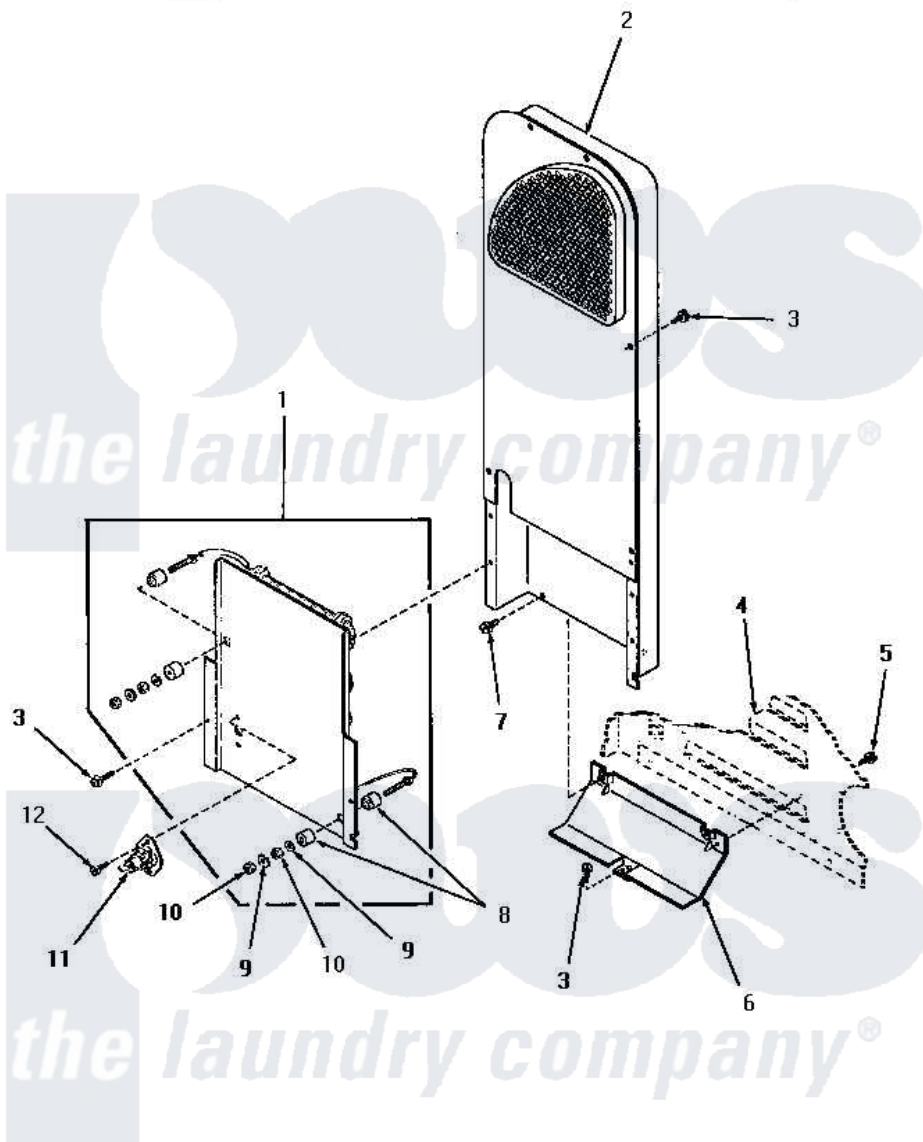

Amana HE6370 07 - HEATER BOX

HEATER BOX (Electric Models)

Amana [Residential Amana HE6370 Dryer Parts](#) Parts Diagram 07 - HEATER BOX
 Click on the part number to view part

Item	Original Part Number	Replaced By	Status	Part Description
1	56179	61927		Heater Assembly
"	Y56176	61928		Heater Assembly 208V
"	56047	61927		Heater Assembly
2	56029	503605		Assembly, Heater Duct
3	56264	27001200		Screw
4	Y00000000		Not Available	SEE NOTE CABINET
5	25723	27001200		Screw
6	58048		Not Available	HEAT SHIELD
7	51780	3390631		Screw, 10-16 X 3/8
8	57408			Insulator
9	56552		Not Available	LOCKWASHER
10	56563		Not Available	HEX NUT No.10-32 NICKEL
11	56082			Thermostat, Limit
12	23222	3177991		Screw