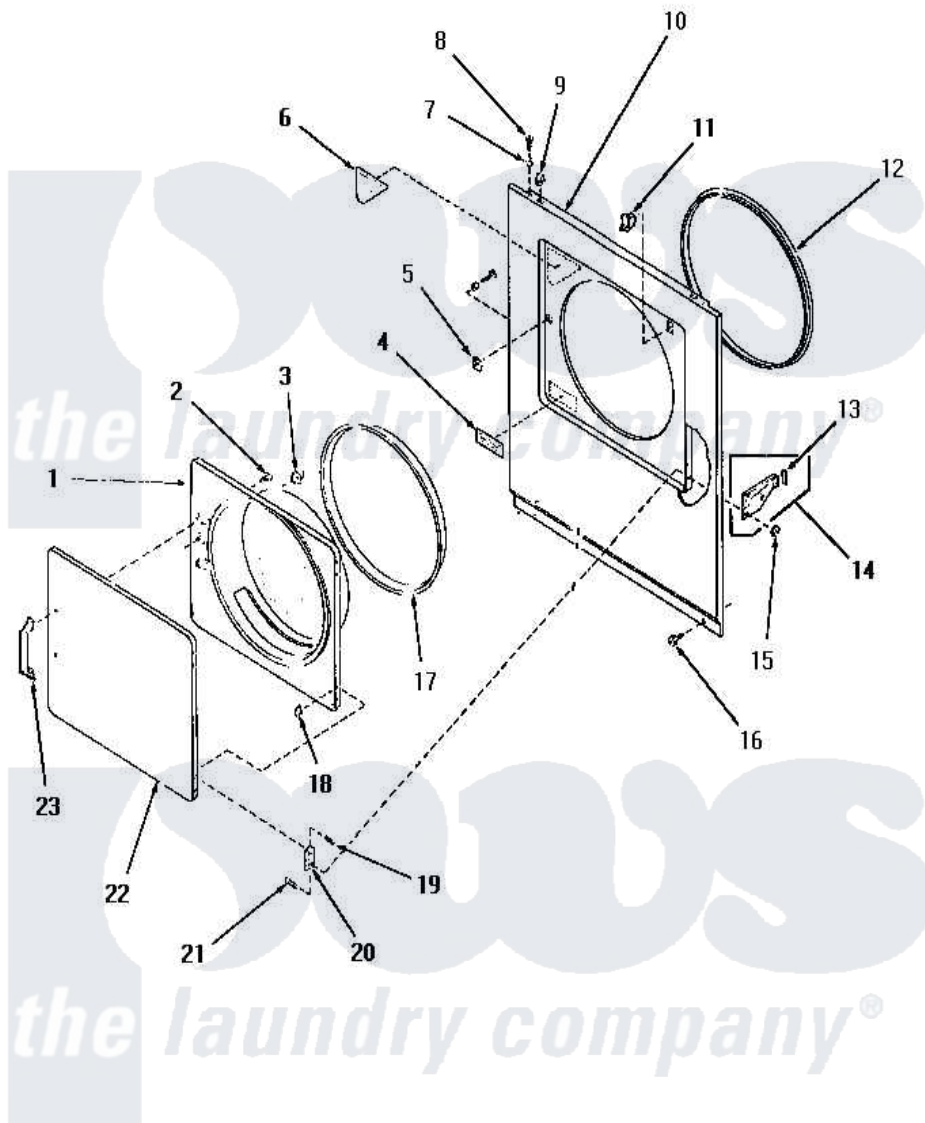

Amana HE6370 08 - LOADING DOOR, FRONT PANEL & SEALS

LOADING DOOR, FRONT PANEL AND SEALS

Amana [Residential Amana HE6370 Dryer Parts](#) Parts Diagram 08 - LOADING DOOR, FRONT PANEL & SEALS

[Click on the part number to view part](#)

Item	Original Part Number	Replaced By	Status	Part Description
1	56018	62152P		Liner
2	52150	489464		Screw
3	54661	LA-1003		Door Catch Kit
4	57286		Not Available	LABEL, DRYER DOOR
5	54660	LA-1003		Door Catch Kit
6	55398		Not Available	LABEL, DRYER DOOR xREPLACE
7	56079	505187		Locator, Panel
8	56086	Y014874		Screw, Idler Arm And Sleeve
9	56080	22001650		Fastener, Spring
10	56051W		Not Available	FRONT PANEL, WHITE
"	56051A		Not Available	FRONT PANEL, AVOCADO
"	56051L		Not Available	FRONT PANEL, ALMOND
"	56051K		Not Available	FRONT PANEL, COFFEE
"	56051H		Not Available	FRONT PANEL, HARVEST GOLD
11	56052	W10169313		Switch-Dor

12	56091	Y61380		Seal, Front Panel
13	Y56128			Pad, Bumper
14	0056129		Not Available	MANIFOLD PNL
15	51236	488130		Nut
16	58637	27001200		Screw
17	56163	61379P		Door Seal
18	23407			Nut, Speed-8A Tinn C15
19	52864	500226		Screw, 8b-16 x 5/8 Tap
20	56045			Hinge
21	22649			Screw, 8-32 X 13/32 FI
22	56021L		Not Available	OUTER DOOR PANEL, ALMOND
"	56021W		Not Available	OUTER DOOR PANEL, WHITE
"	56021A		Not Available	OUTER DOOR PANEL, AVOCADO
"	56021H		Not Available	OUTER DOOR PANEL, HARVEST GOLD
"	56021K		Not Available	OUTER DOOR PANEL, COFFEE
23	54068	61925		Pull Door Commercial Black