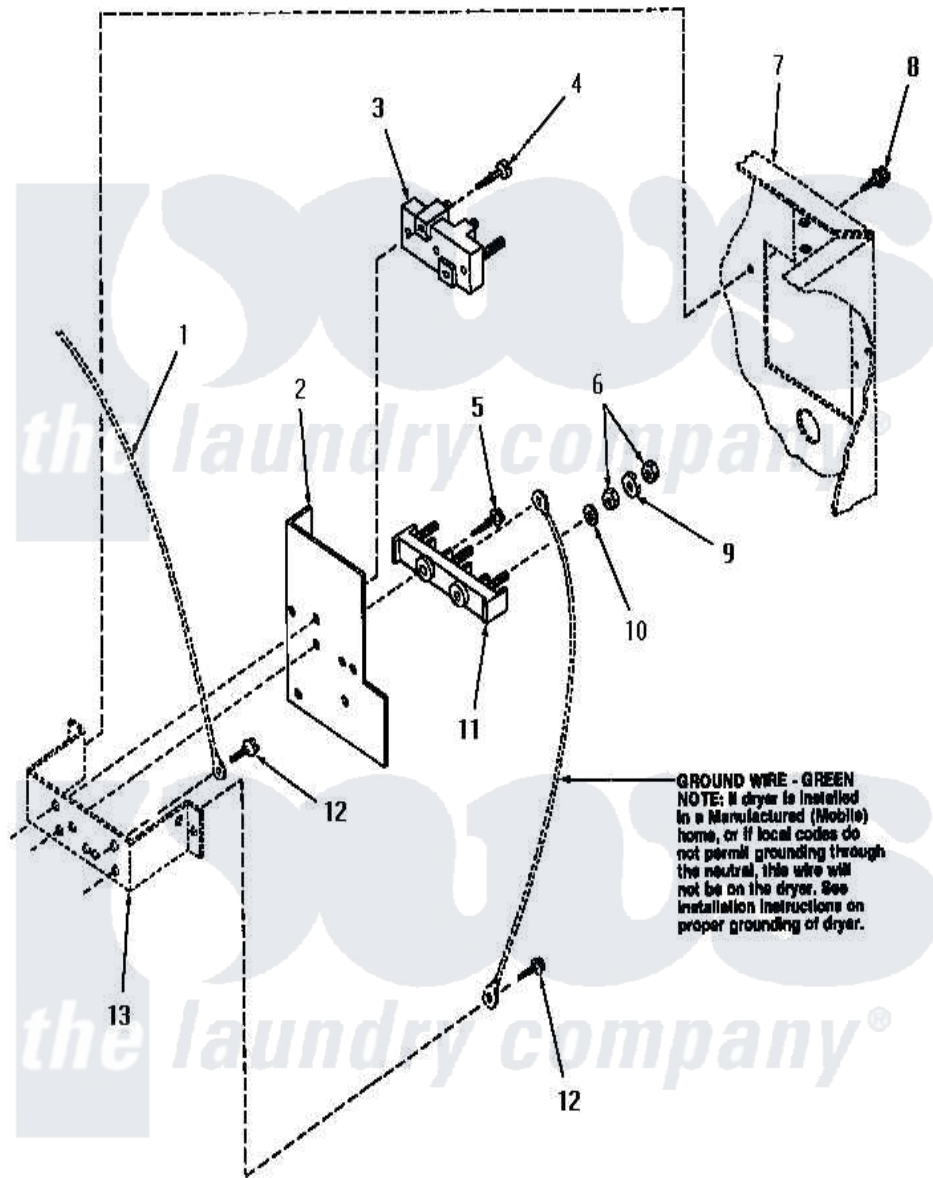

Amana HE6370 12 - TERMINAL BLOCK

Amana [Residential Amana HE6370 Dryer Parts](#) Parts Diagram 12 - TERMINAL BLOCK
 Click on the part number to view part

Item	Original Part Number	Replaced By	Status	Part Description
1	Y00000000		Not Available	SEE NOTE GROUND WIRE, GREEN
2	56087			Shield, Terminal Block
3	50854	33001244		Block, Terminal
4	Q6535		Not Available	SCREW, 10B-16 X 3/4 ROU
5	56131		Not Available	SCREW, 10BT X 1 TAPPING
6	Q6163		Not Available	NUT
7	Y00000000		Not Available	SEE NOTE CABINET
8	25723	27001200		Screw
9	51474		Not Available	WASHER, 13/64IDX1/2ODX.
10	56552		Not Available	LOCKWASHER
11	58555		Not Available	TERMINAL BLOCK
12	51784		Not Available	SCREW, 10B-16 X 1/2 HEX
13	Y00000000		Not Available	SEE NOTE TERMINAL BLOCK BRACKET